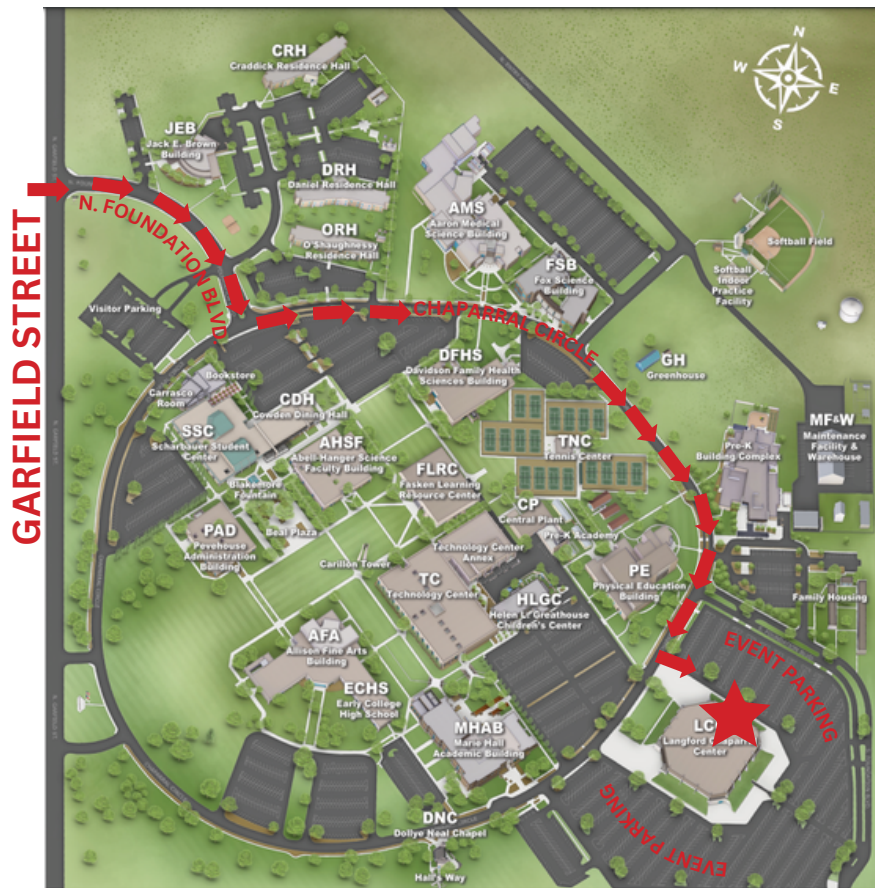

To view a list of schools and representatives that will be in attendance go to:

<https://bit.ly/2023collegenight>

Midland College is a proud partner of the TACRAO College Night Event!

Midland College Admissions  
(432)685-4501

# ★ AI G. LANGFORD CHAPARREL CENTER

From Garfield Street- Turn onto North Foundation Blvd. At the stop sign, turn left onto Chaparrel Circle. Follow the circle until you get to the Al. G. Langford Chaparrel Center