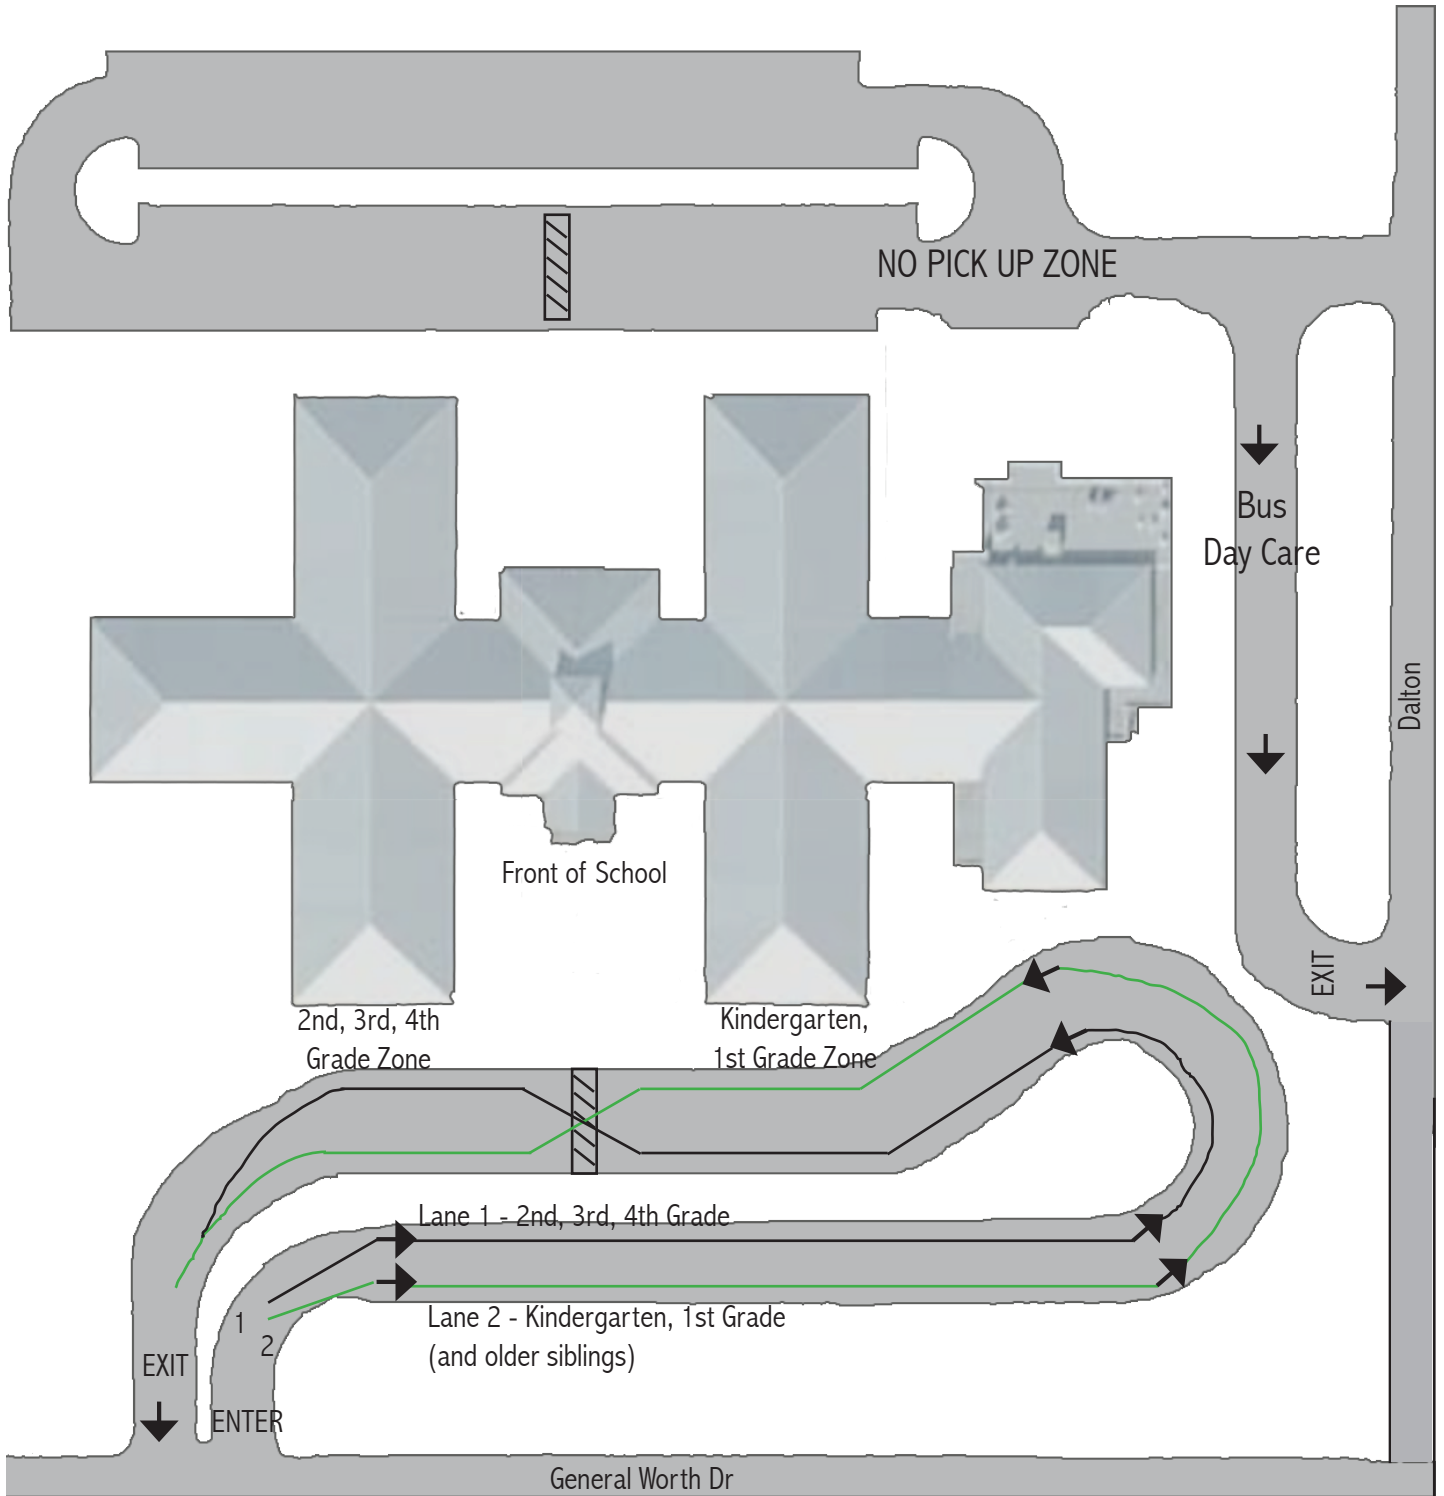

BETTE PEROT ELEMENTARY TRAFFIC PROCEDURES DISMISSAL

BETTE PEROT ELEMENTARY

9345 General Worth Dr • Fort Worth, TX 76244

2023-2024

Walker Pick-Up Zone
at corner of Dalton and
General Worth Dr.