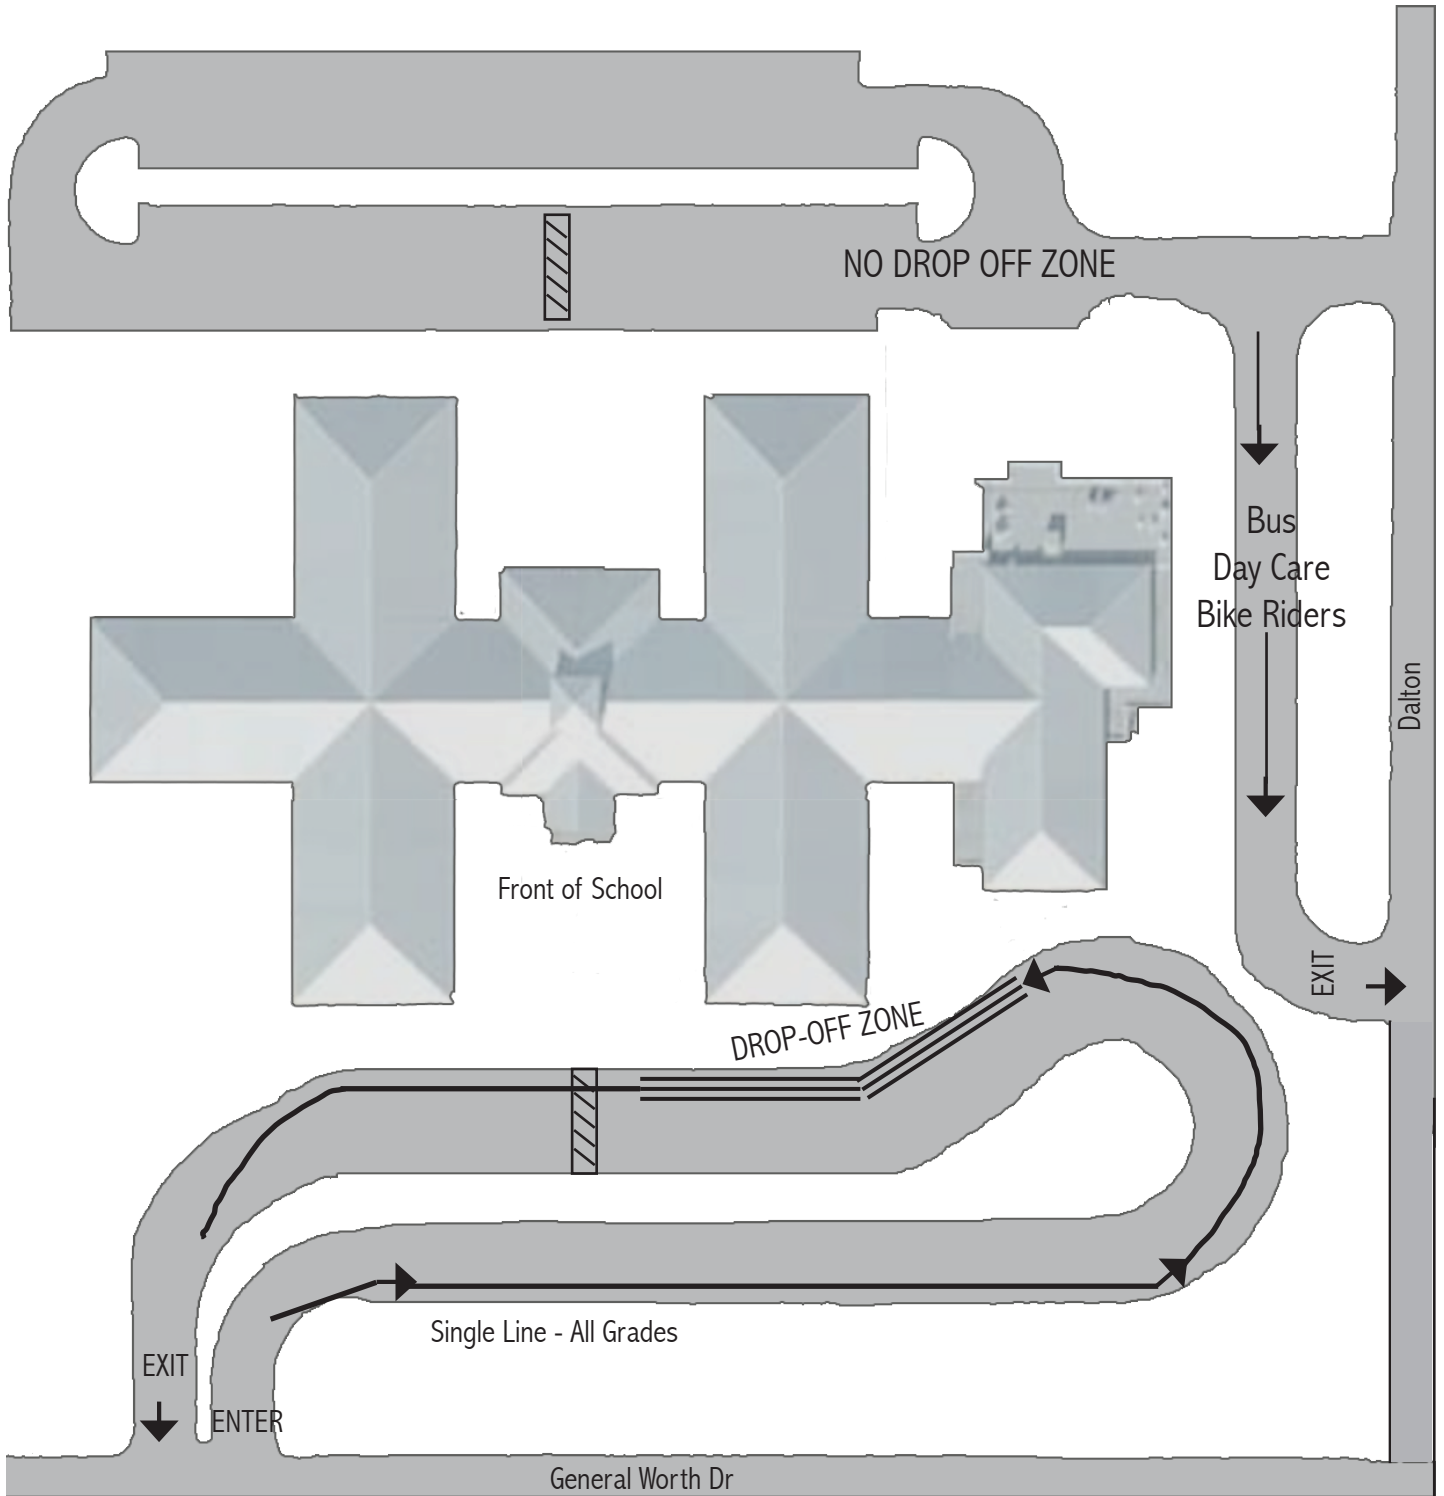

BETTE PEROT ELEMENTARY TRAFFIC PROCEDURES ARRIVAL

BETTE PEROT ELEMENTARY

9345 General Worth Dr • Fort Worth, TX 76244

2023-2024