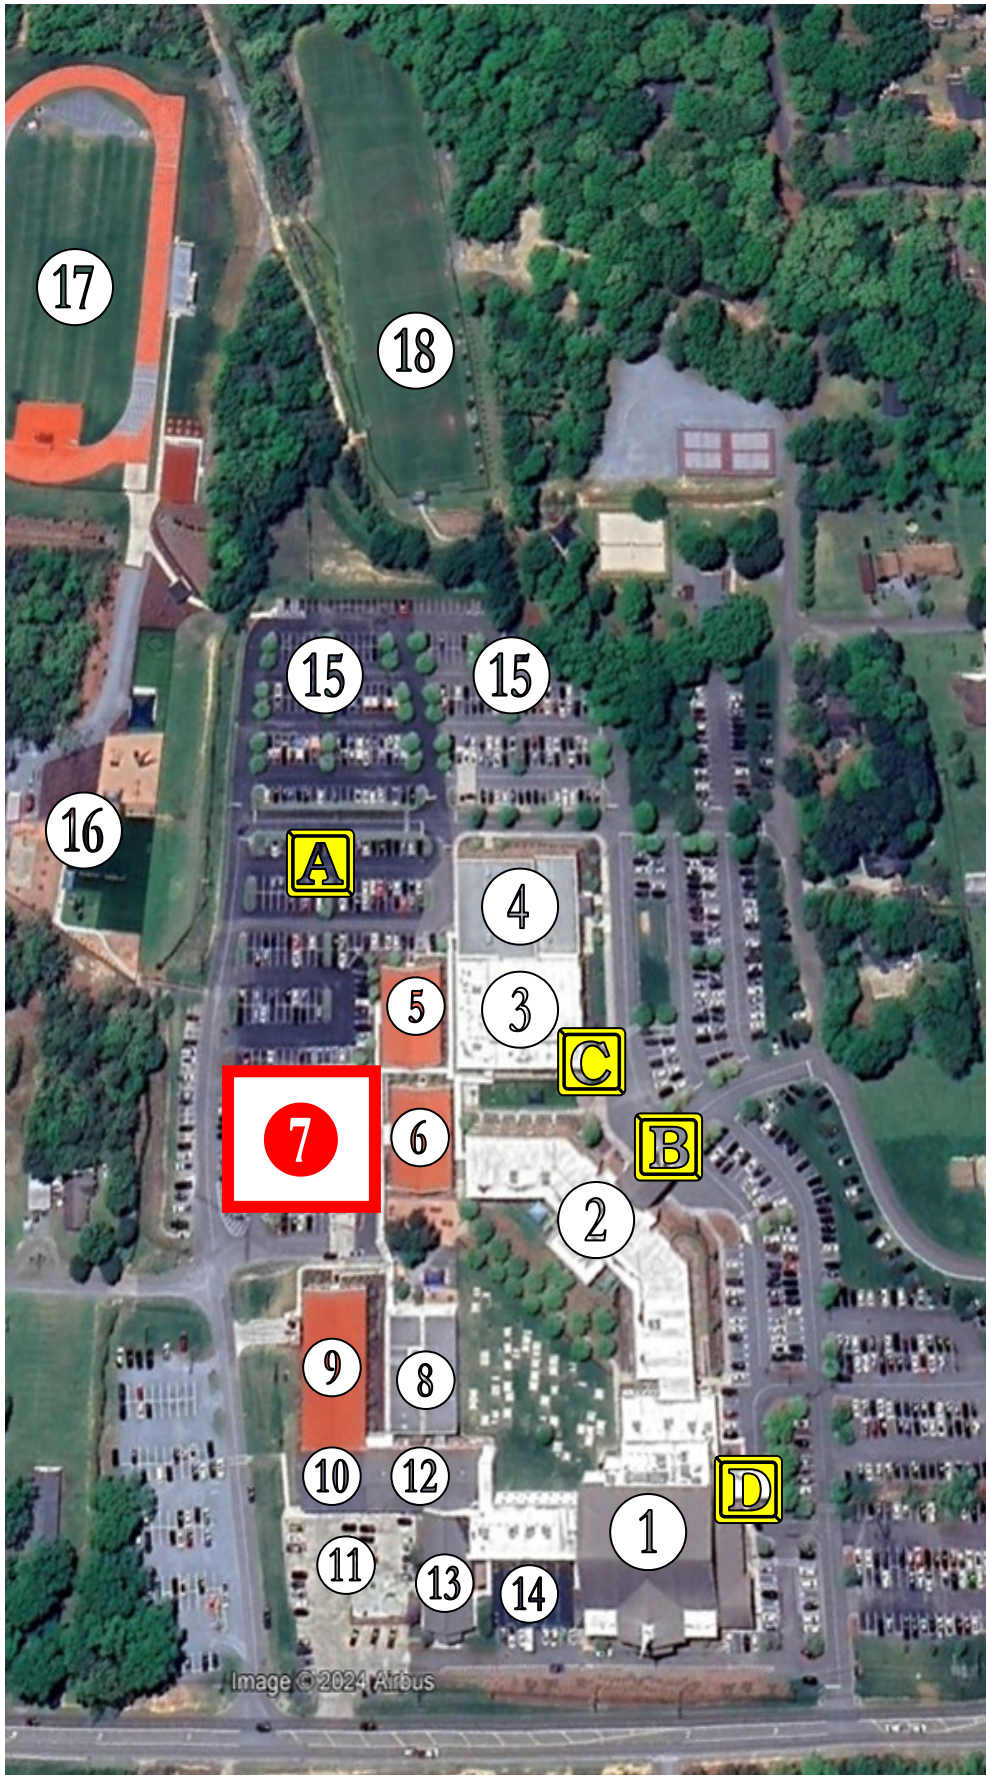

LOWER SCHOOL TRAFFIC INFO

CAMPUS MAP

1. FBCIT Worship Center
 2. Early Education & Lower School
 3. Field House
 4. Worship & Performing Arts Center (WPAC)
 5. Bldg. G
 6. Bldg. D
 - 7. Construction Area**
 8. Jason Williams Activity Center (JWAC)
 9. Bldg. E
 10. Bldg. F
 11. Bldg. F Parking
 12. High School Classrooms
 13. Sossamon Chapel
 14. Admin Offices (Modular A)
 15. Student Parking
 16. Playground
 17. Track Field
 18. 316 Soccer Fields
-
- A. Upper School Drop-Off/ Pickup
 - B. Lower School Drop-Off
 - C. Lower School Pickup
 - D. K5 & Middle School Pickup

Lower School Traffic Information

METROLINA
CHRISTIAN ACADEMY
ESTABLISHED 1992

GENERAL INFORMATION

- Please enter the property on Peace Drive.
- Follow the designated route to the front of the Children's Building.
- Staff will provide supervision for student to walk from parent's car into the building.
- You may park and walk student into the building.
- Please park in designated areas only.
- Do not park then allow student to walk unsupervised.
- Do not leave cars unattended in the car line.
- Please refrain from using cell phones.
- Speed limit is **8 mph**.

LOWER SCHOOL DROP-OFF

Lower School students should be dropped off at **Point B** as indicated on the **Lower School Drop-Off Map**. If you are coming from US Highway 74 onto Indian Trail–Fairview Road, you will turn right onto Peace Drive and enter the Worship Center parking lot on the road that runs beside the Field House. Follow the arrows to the desired drop-off point. **Drop-off Point B** is primarily for Lower School students; however, anyone may be dropped off at this point. If you wish to park and walk your student in, please enter the Worship Center lot, park and walk your student in from there.