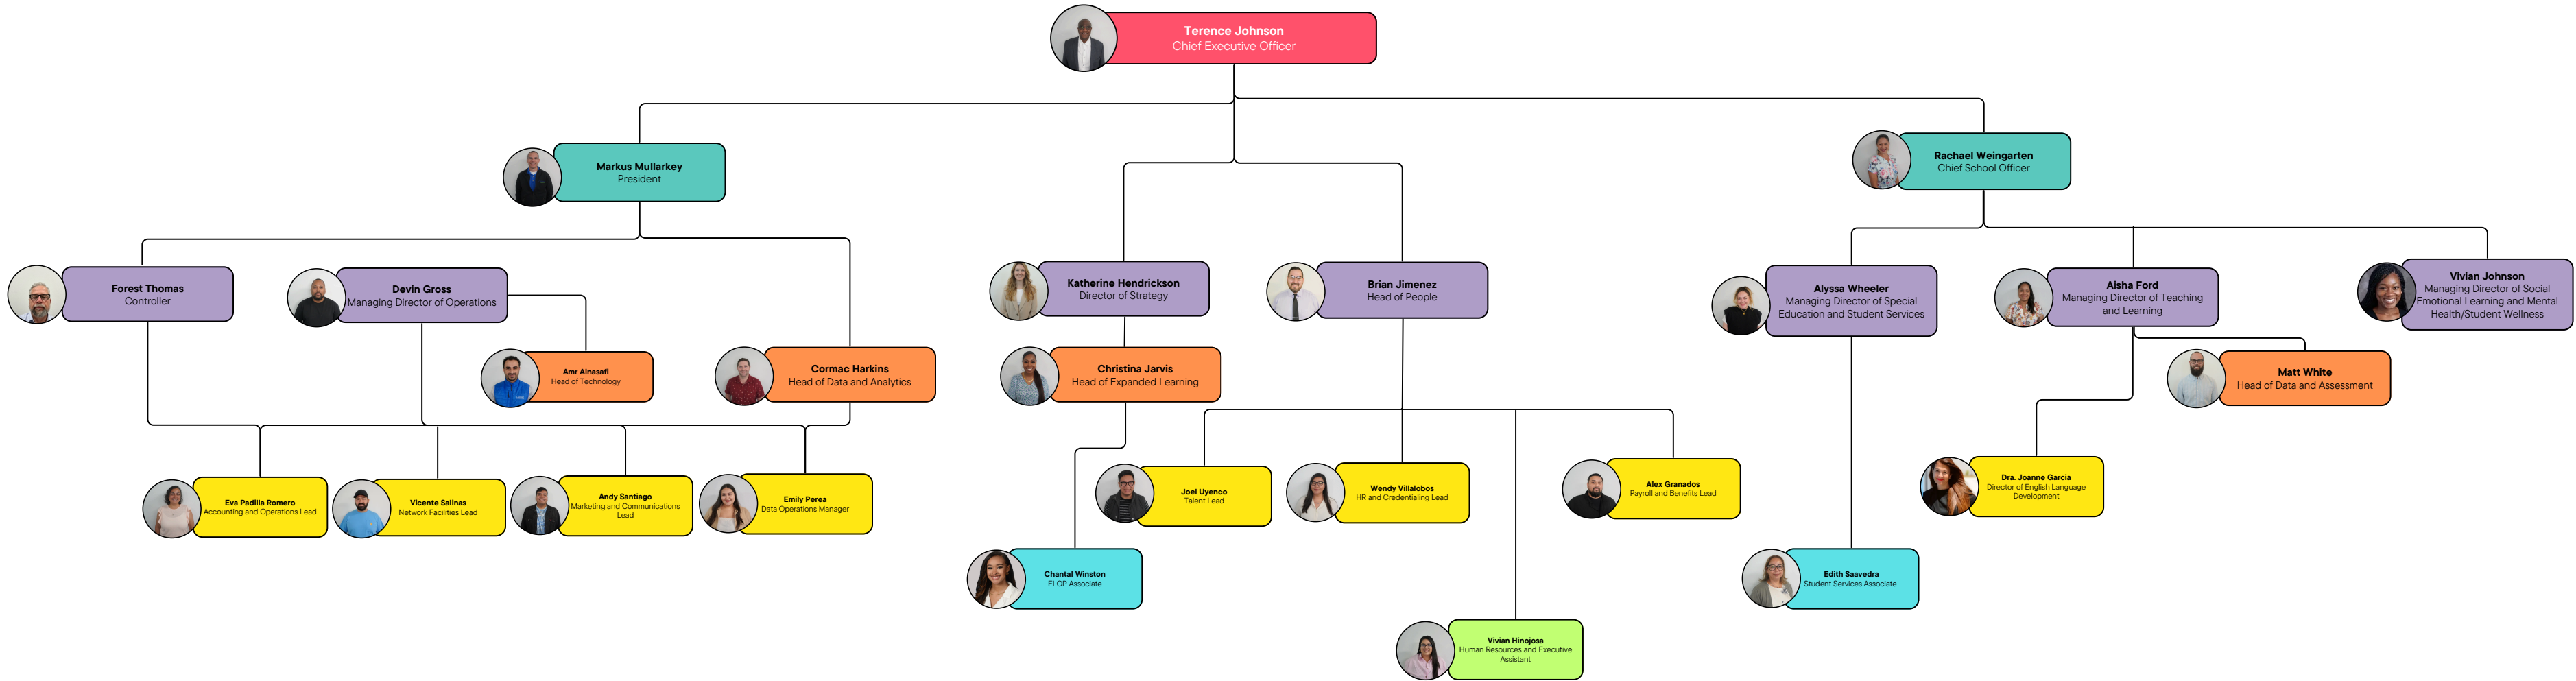

# Caliber

public schools

Organizational Chart Last Updated 06/13/2024

- CEO Chief Officer Managing Director Supervisor/Head of a Department
- Domain Manager/Lead Project Specialist/Associate Assistant