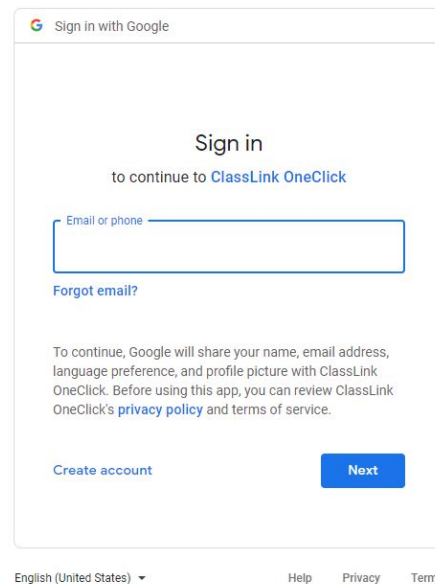

If you have trouble signing in with your Google account please contact Mrs. Cutler.
kcutler@dealschool.org