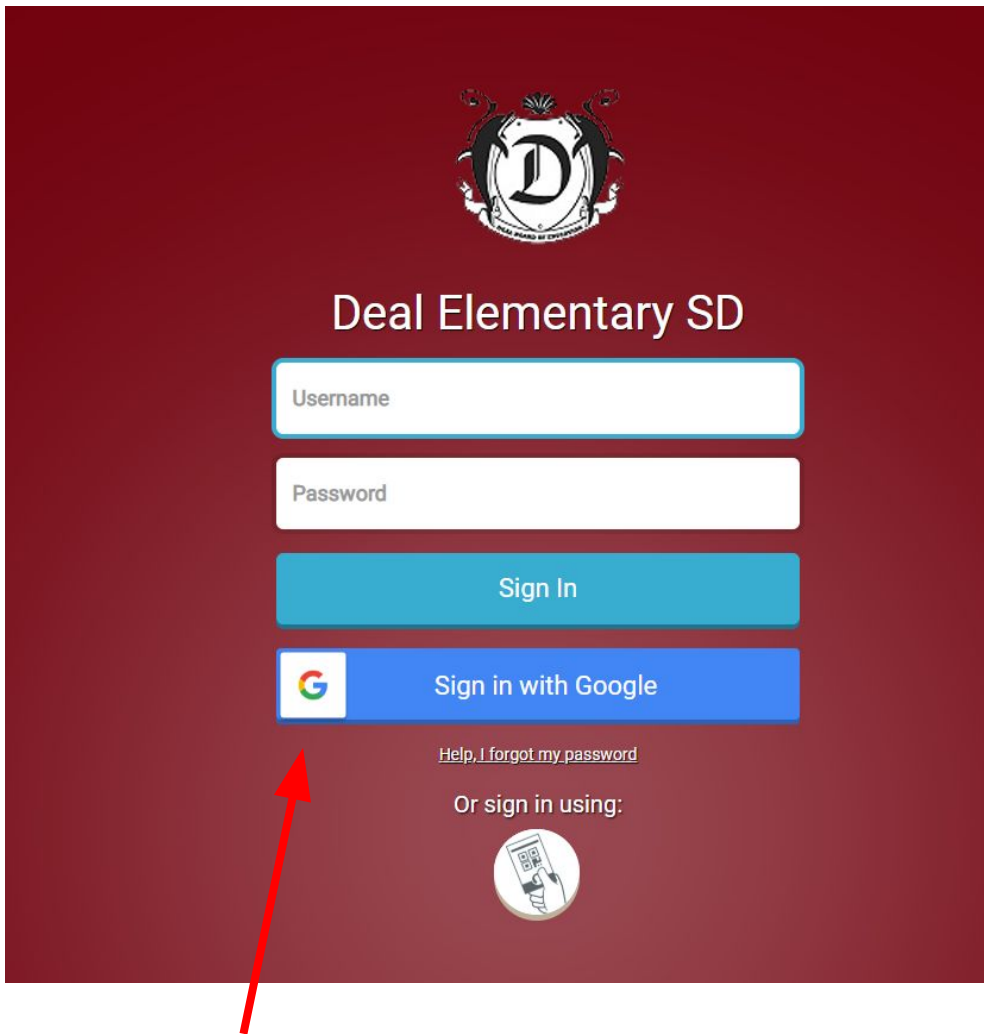

Step 1: Sign in with Google

Step 2:

Sign in to ClassLink using your Deal School google account information.

If you have trouble signing in with your Google account please contact Mrs. Cutler.
kcutler@dealschool.org