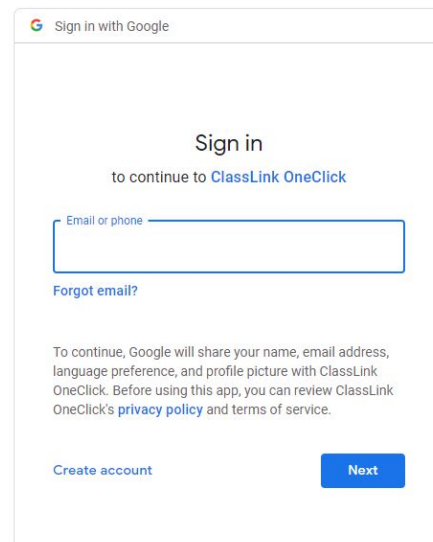

Step 1: Sign in with Google

Step 2:

Sign in to ClassLink using your Deal School google account information.

If you have trouble signing in with your Google account please contact Mrs. Cutler.
kcutler@dealschool.org