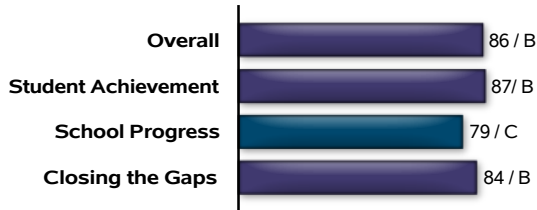

Texas Education Agency
2021-22 Preliminary District Report Card
LUMBERTON ISD (100907)

Accountability Rating

B

LUMBERTON ISD earned a B (80-89) for recognized performance by serving many students well and encouraging high academic achievement and/or appropriate academic growth for most students.

State accountability ratings are based on three domains: Student Achievement, School Progress, and Closing the Gaps. The graph below provides summary results for LUMBERTON ISD Scores are scaled from 0 to 100 to align with letter grades.