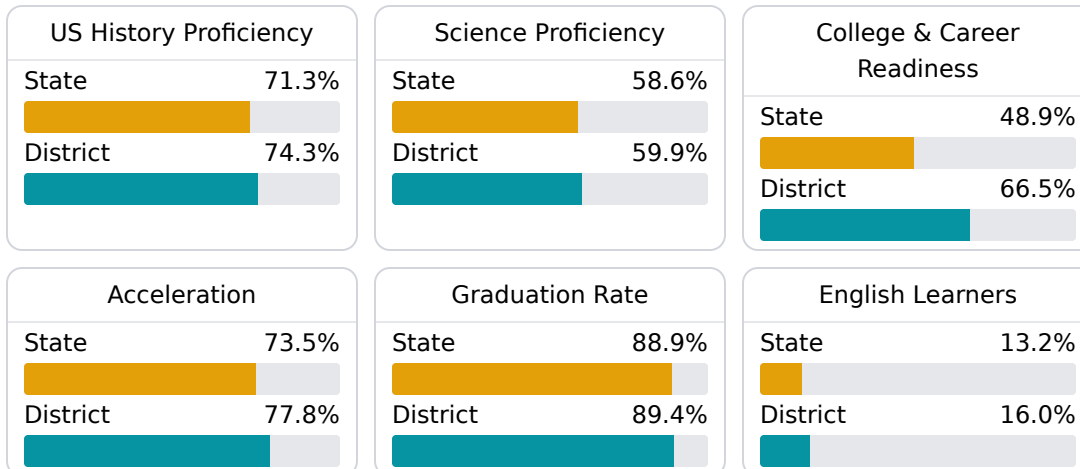

Math

Measurements of student performance on the statewide math assessment.

English

Measurements of student performance on the statewide English language arts (ELA) assessment.

Other Measures

Other measurements of student performance that factor into the accountability grade.