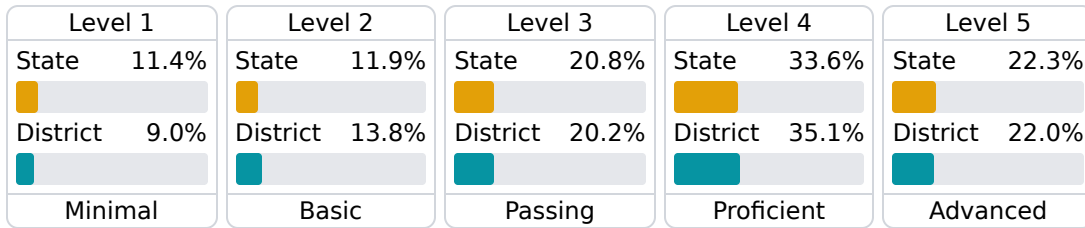

Teacher Data

402.1

Teachers

Experienced Teachers

Provisional Teachers

In-Field Teachers

Detailed Assessment and Other Data

Student Performance

The following information shows each level of student performance on statewide assessments.

Math

English

Science

Student Assessment Participation

Discipline

Other Data

20.0%