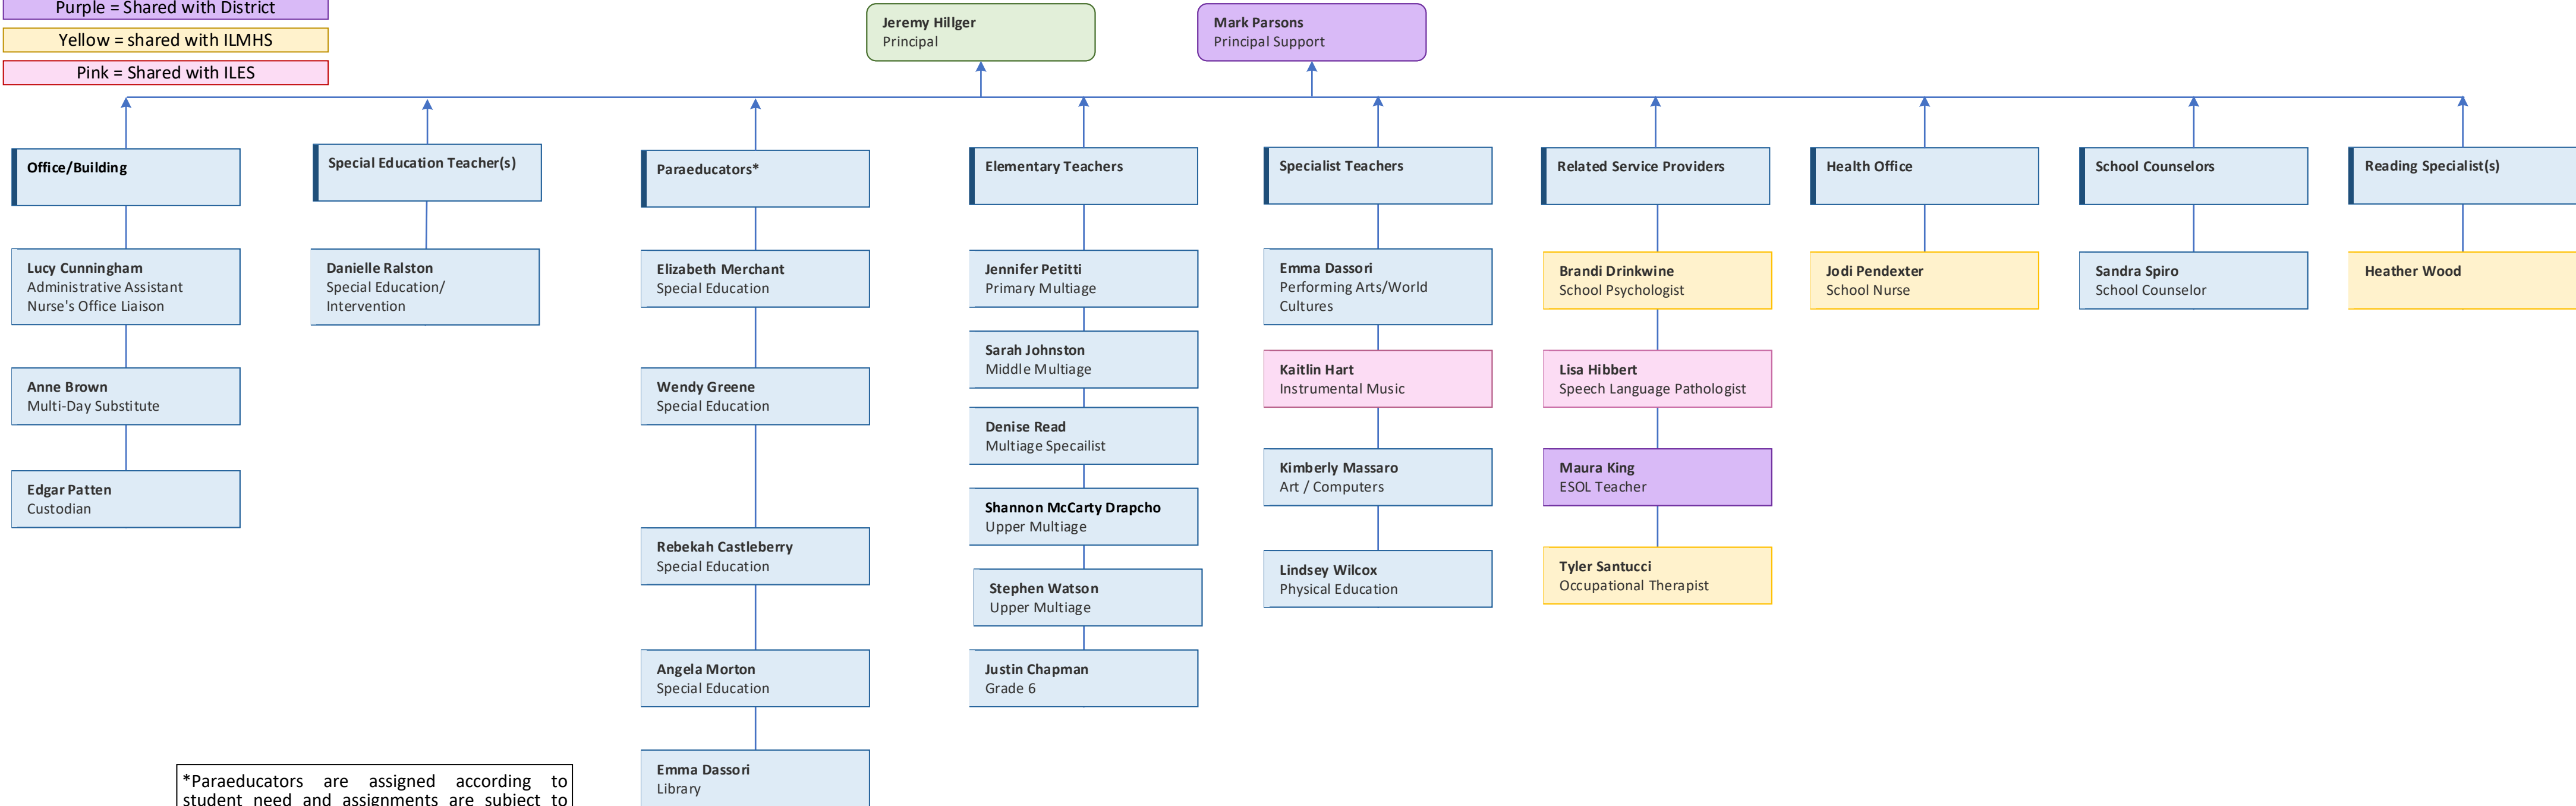

Sandwich Central School Organizational Chart

- Green = SCS Administrator
- Blue = SCS only
- Purple = Shared with District
- Yellow = shared with ILMHS
- Pink = Shared with ILES

*Paraeducators are assigned according to student need and assignments are subject to change, as directed by the Principal.