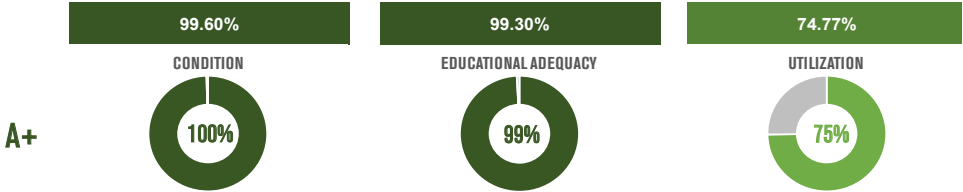

ORCHARD MESA MIDDLE SCHOOL

District:	Mesa County Valley District 51
Facility:	Orchard Mesa Middle School
Address:	432 30 1/4 Road
City:	Grand Junction, CO
Site Area (AC):	19.8
Gross Building Area (SF):	99,430.00
Number of Stories:	1
Years Constructed / Renovated:	2020
Total Replacement Value:	\$42,000,100.00
Total Condition Budget:	\$180,180.00
Facility Condition Score:	99.6%
Educational Adequacy Score :	99%
Enrollment:	581
Capacity:	777
Utilization (% Capacity):	75%

PROPOSED SCOPE

NARRATIVE SUMMARY OF BUILDING AND SITE

Orchard Mesa Middle School is less than 5 years old and in excellent condition. The physical building and system conditions are like new and all aspects meet code. This school's educational adequacy meets or exceeds all needs for teaching and learning. The school enrollment is within the ideal range of 75%-90% utilization.