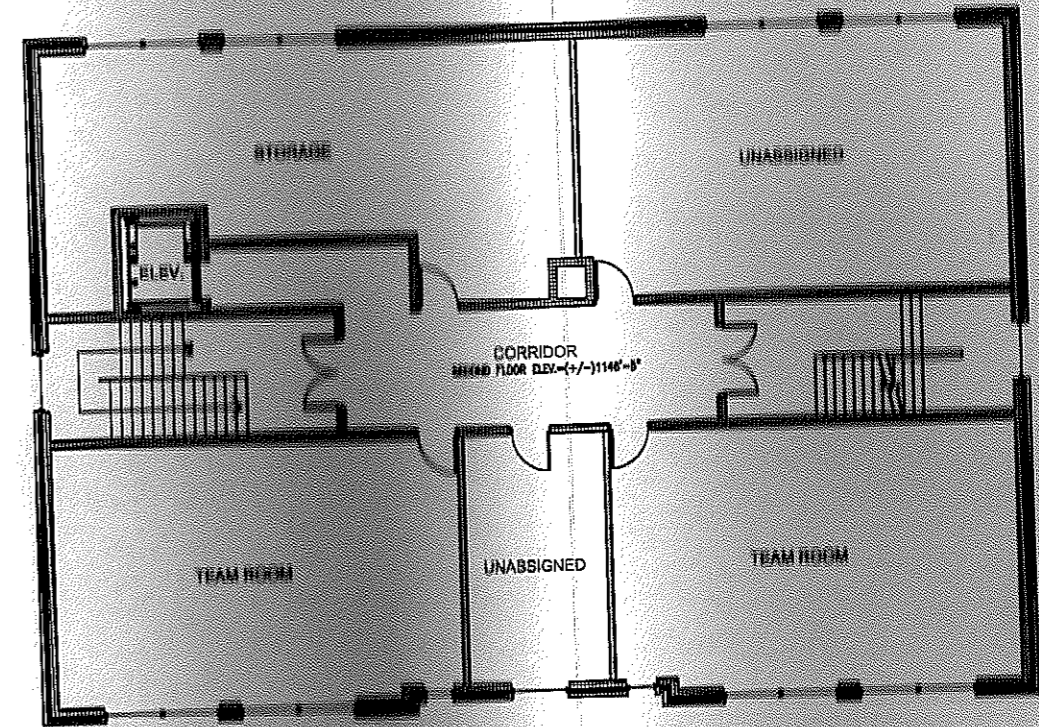

CONCOURSE LEVEL FLOOR PLAN

LOWER LEVEL FLOOR PLAN

MASTER PLAN FOR MEMORIAL FIELD
State College Area School District

CONCEPTUAL FLOOR PLANS-ATHLETIC BUILDING

NOV
OCTOBER 23, 2006

Kimball
328 Innovation Blvd., Suite 222
State College, PA 16803
phone (814) 857-4566 fax (814) 857-4572
L. ROBERT KIMBALL & ASSOCIATES
ARCHITECTS and ENGINEERS, INC.

UPPER LEVEL FLOOR PLAN

MASTER PLAN FOR MEMORIAL FIELD
State College Area School District

CONCEPTUAL FLOOR PLANS-ATHLETIC BUILDING

OCTOBER 23, 2008

SCALE: 1" = 16'-0"

Kimball
320 Innovation Blvd., Suite 222
State College, PA 16803
phone (814) 857-4566 fax (814) 857-4572
L. ROBERT KIMBALL & ASSOCIATES
ARCHITECTS and ENGINEERS, INC.