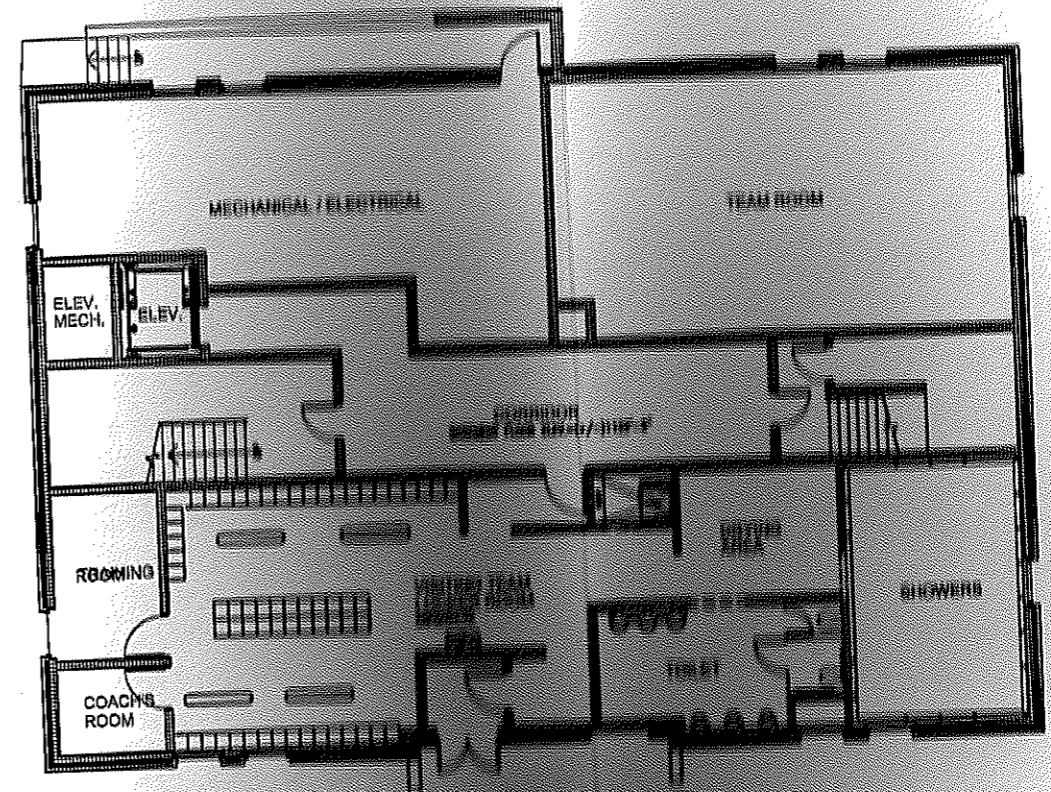

STATE COLLEGE AREA SCHOOL DISTRICT – MEMORIAL FIELD
 BOROUGH OF STATE COLLEGE
 STATE COLLEGE, CENTRE COUNTY, PENNSYLVANIA

CONCEPTUAL PHASING PLAN
 OCTOBER 23, 2006
 SCALE: 1" = 60.0'

Kimball
 L. Robert Kimball & Associates
 Architects and Engineers, Inc.

STATE COLLEGE AREA SCHOOL DISTRICT - MEMORIAL FIELD
 BOROUGH OF STATE COLLEGE
 STATE COLLEGE, CENTRE COUNTY, PENNSYLVANIA

CONCEPTUAL SITE PLAN
 CENTRAL PARKLET
 OCTOBER 23, 2006
 SCALE: 1" = 30.0'

Kimball
 L. Robert Kimball & Associates
 Architects and Engineers, Inc.

CONCOURSE LEVEL FLOOR PLAN

LOWER LEVEL FLOOR PLAN

MASTER PLAN FOR MEMORIAL FIELD
State College Area School District

CONCEPTUAL FLOOR PLANS-ATHLETIC BUILDING

NOV
OCTOBER 23, 2006

Kimball
328 Innovation Blvd., Suite 222
State College, PA 16803
phone (814) 857-4566 fax (814) 857-4572
L. ROBERT KIMBALL & ASSOCIATES
ARCHITECTS and ENGINEERS, INC.