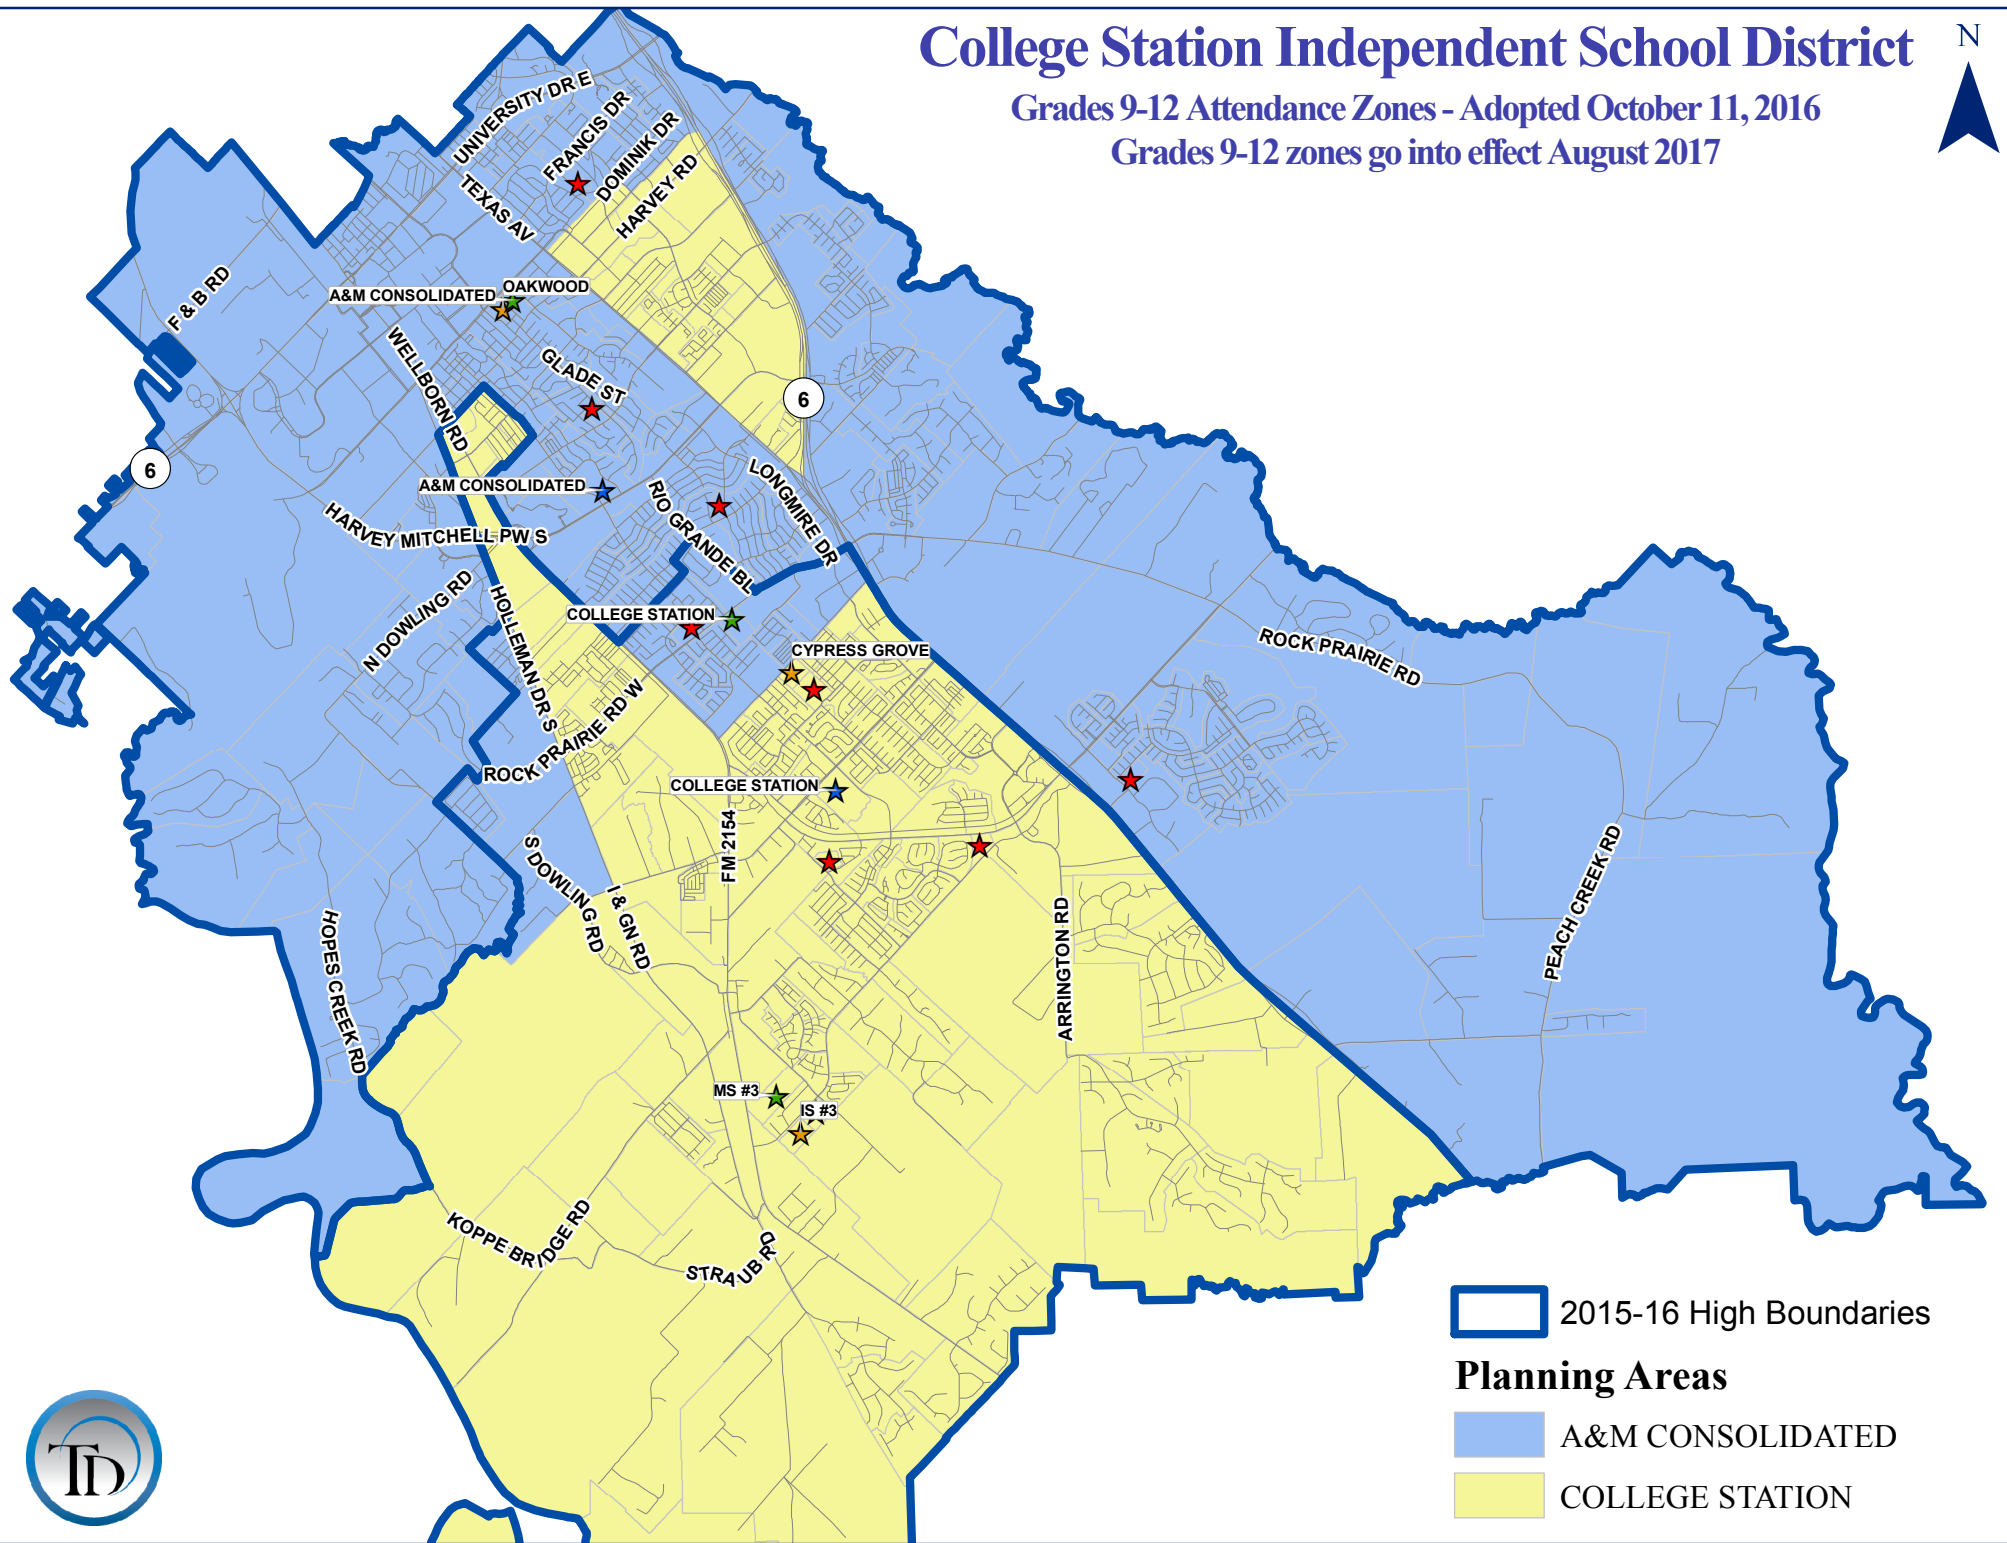

# College Station Independent School District

Grades 9-12 Attendance Zones - Adopted October 11, 2016

Grades 9-12 zones go into effect August 2017

 2015-16 High Boundaries

## Planning Areas

 A&M CONSOLIDATED

 COLLEGE STATION