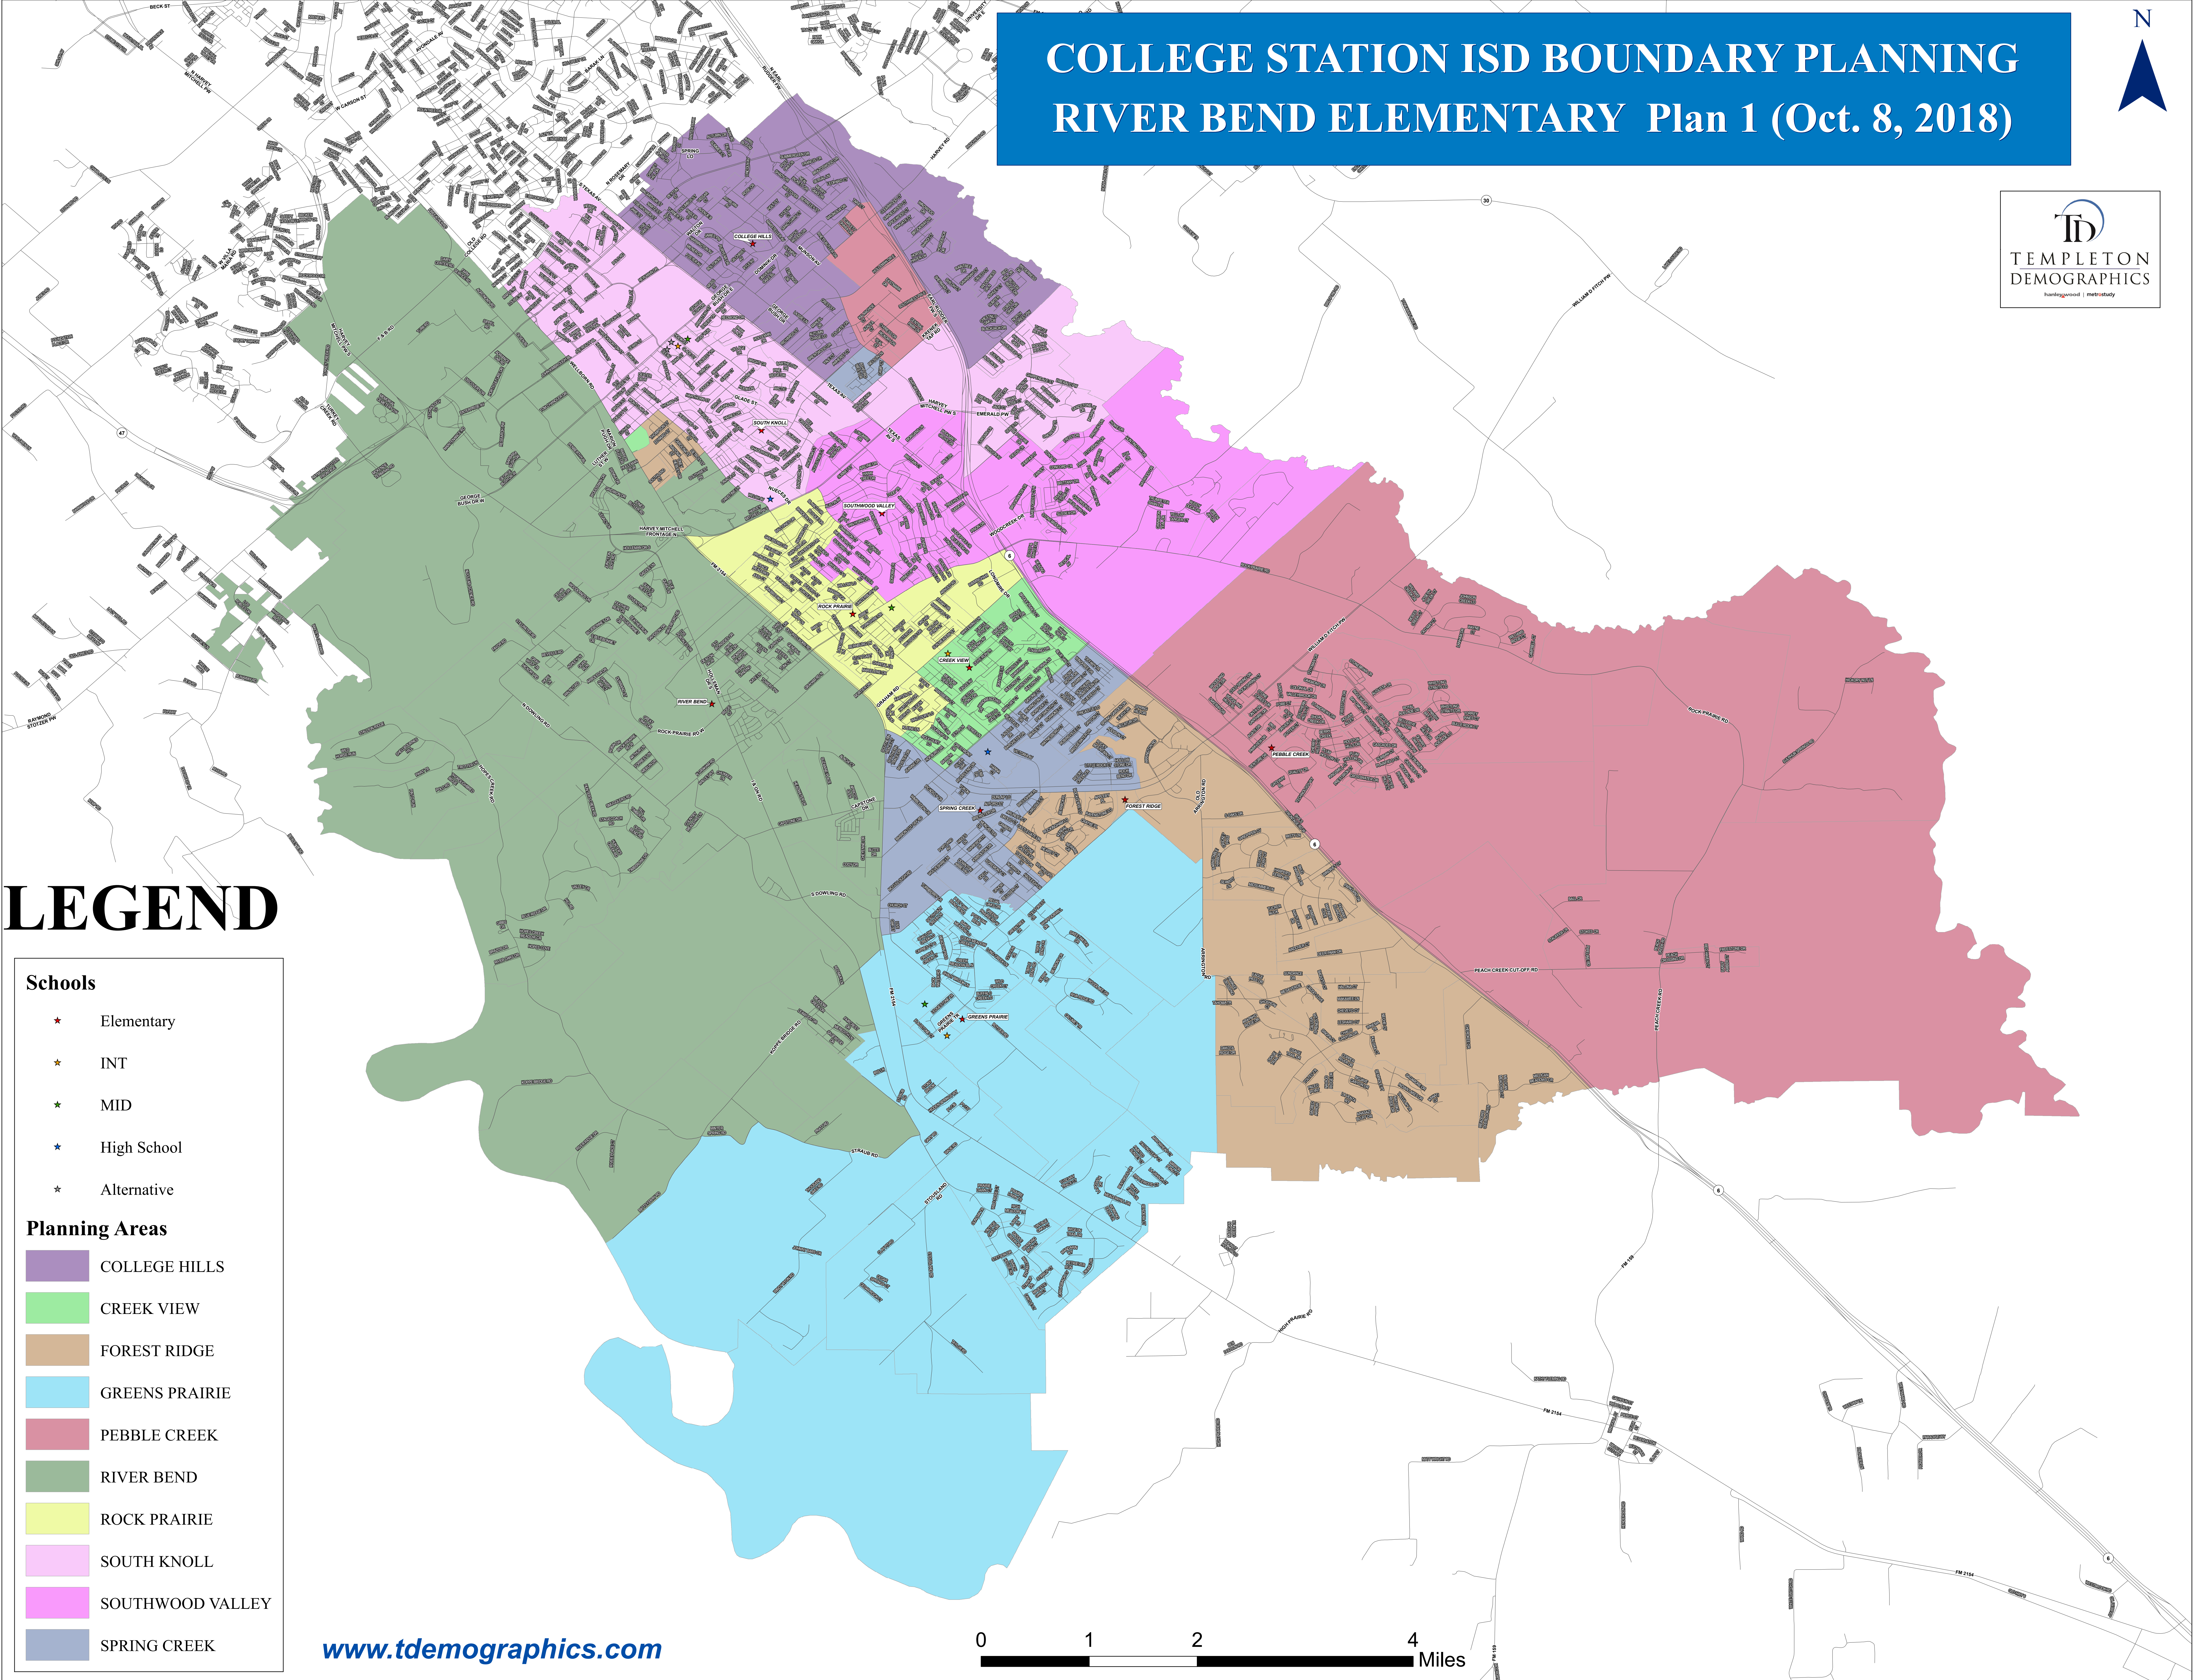

COLLEGE STATION ISD BOUNDARY PLANNING

RIVER BEND ELEMENTARY Plan 1 (Oct. 8, 2018)

LEGEND

- Schools**
- ★ Elementary
 - ★ INT
 - ★ MID
 - ★ High School
 - ★ Alternative

- Planning Areas**
- COLLEGE HILLS
 - CREEK VIEW
 - FOREST RIDGE
 - GREENS PRAIRIE
 - PEBBLE CREEK
 - RIVER BEND
 - ROCK PRAIRIE
 - SOUTH KNOLL
 - SOUTHWOOD VALLEY
 - SPRING CREEK