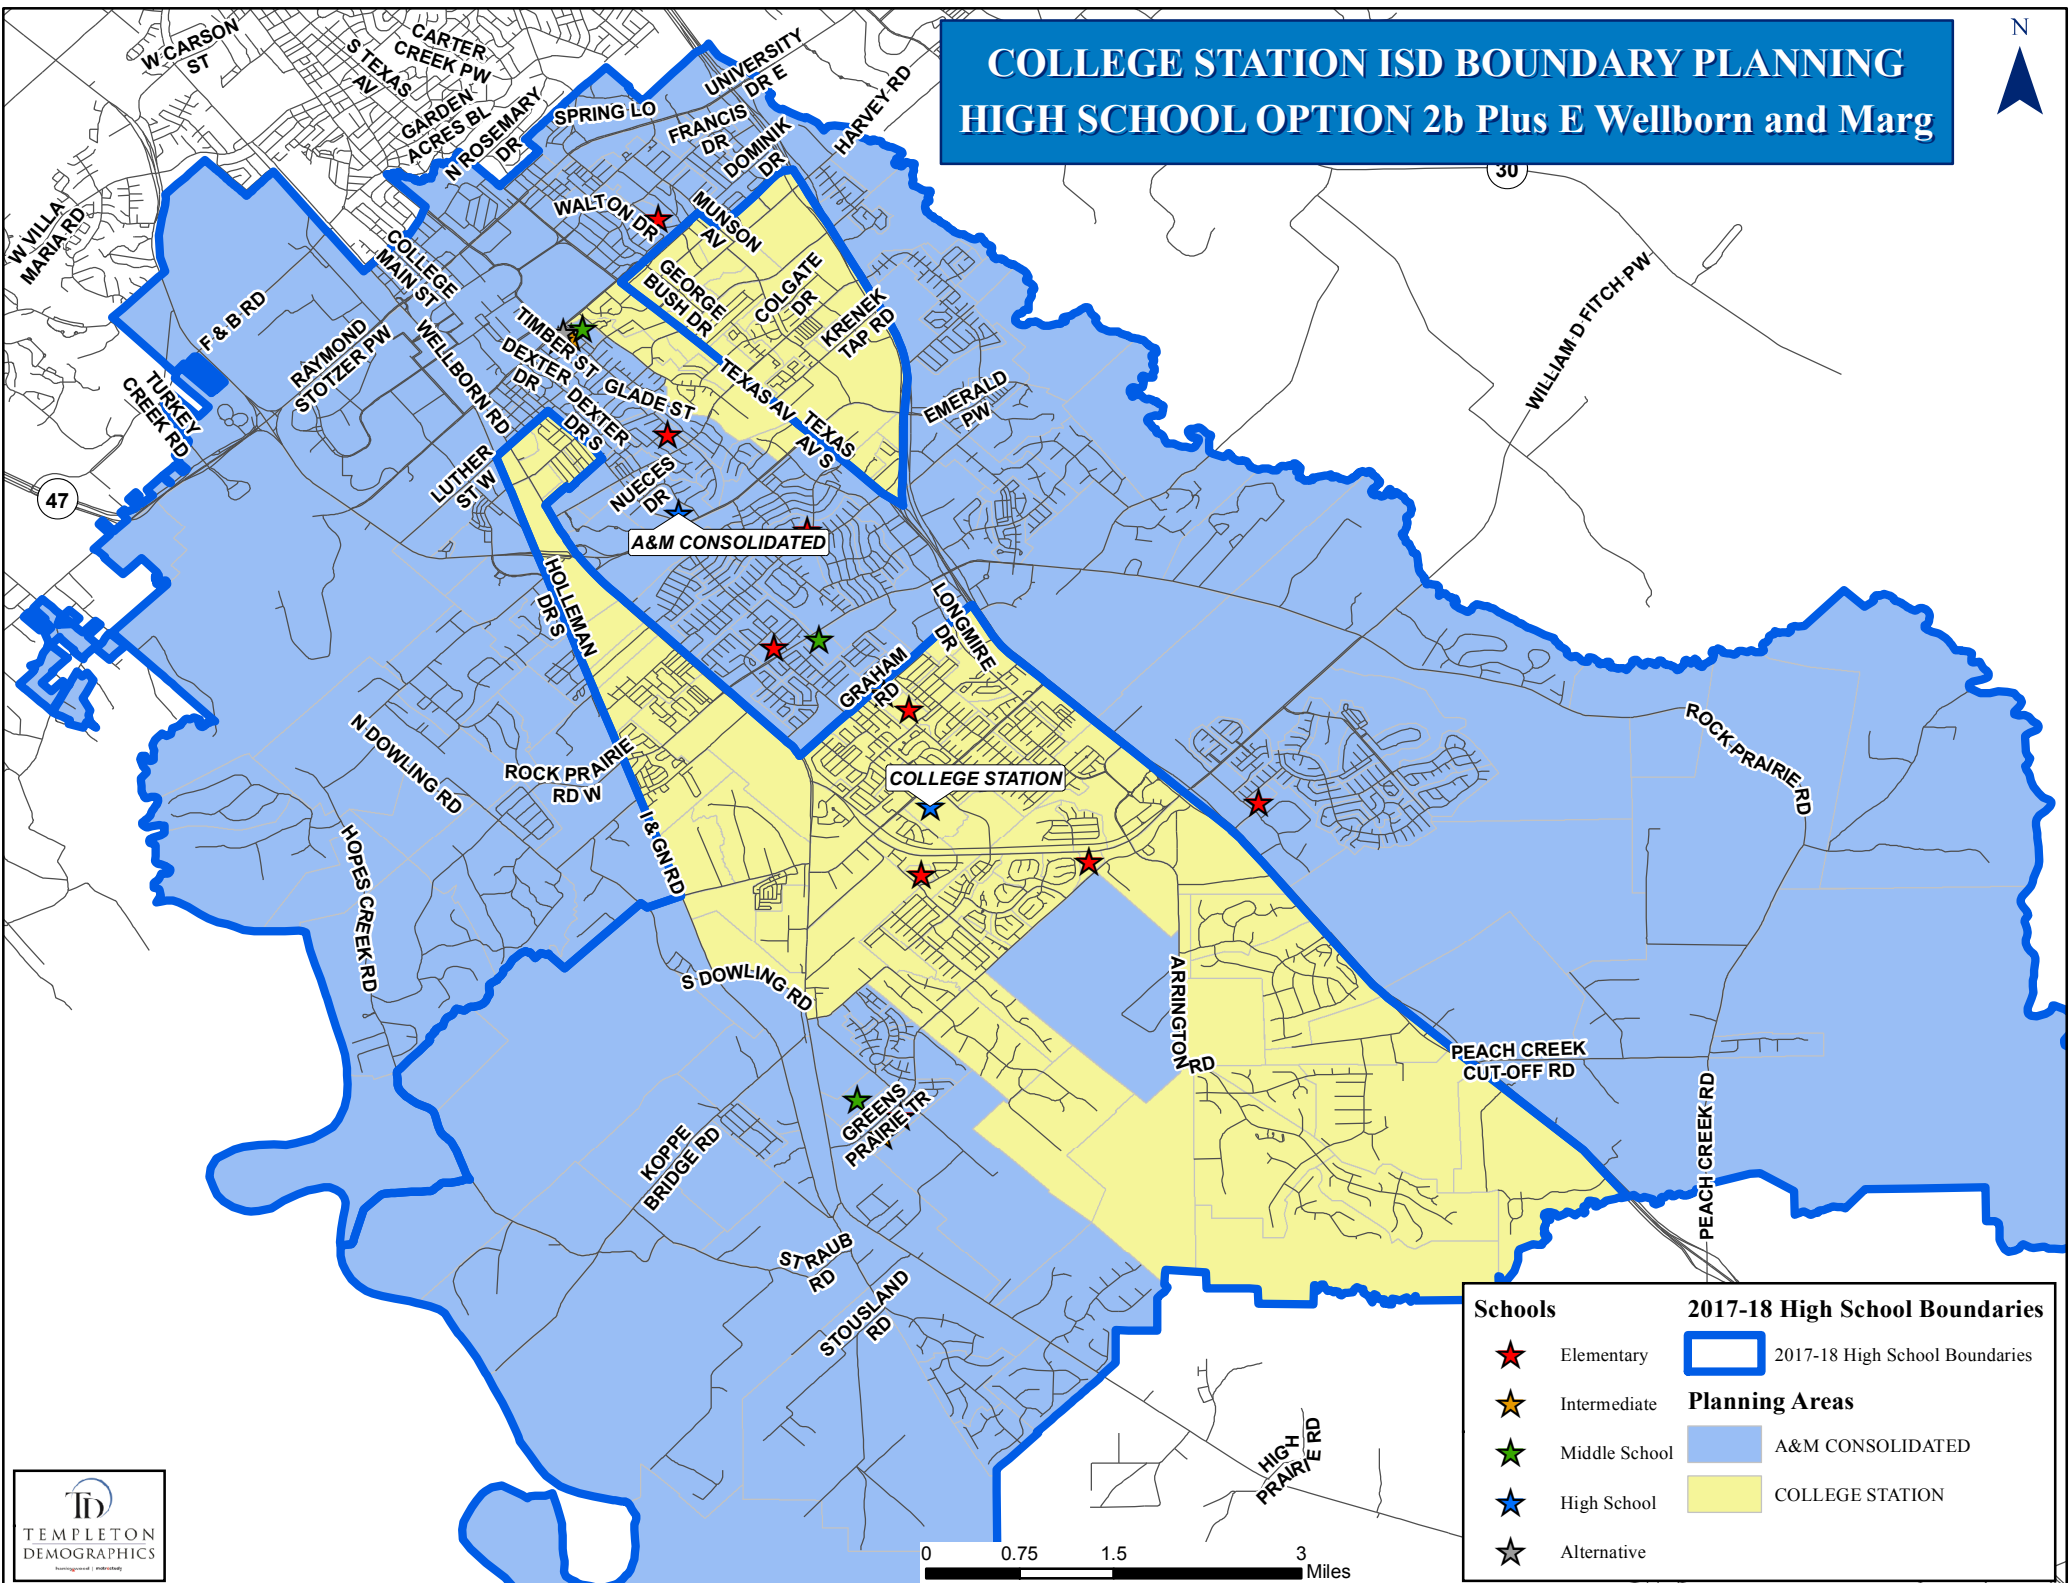

# COLLEGE STATION ISD BOUNDARY PLANNING HIGH SCHOOL OPTION 2b Plus E Wellborn and Marg

Schools		2017-18 High School Boundaries	
	Elementary		2017-18 High School Boundaries
	Intermediate		<b>Planning Areas</b>
	Middle School		A&M CONSOLIDATED
	High School		COLLEGE STATION
	Alternative		