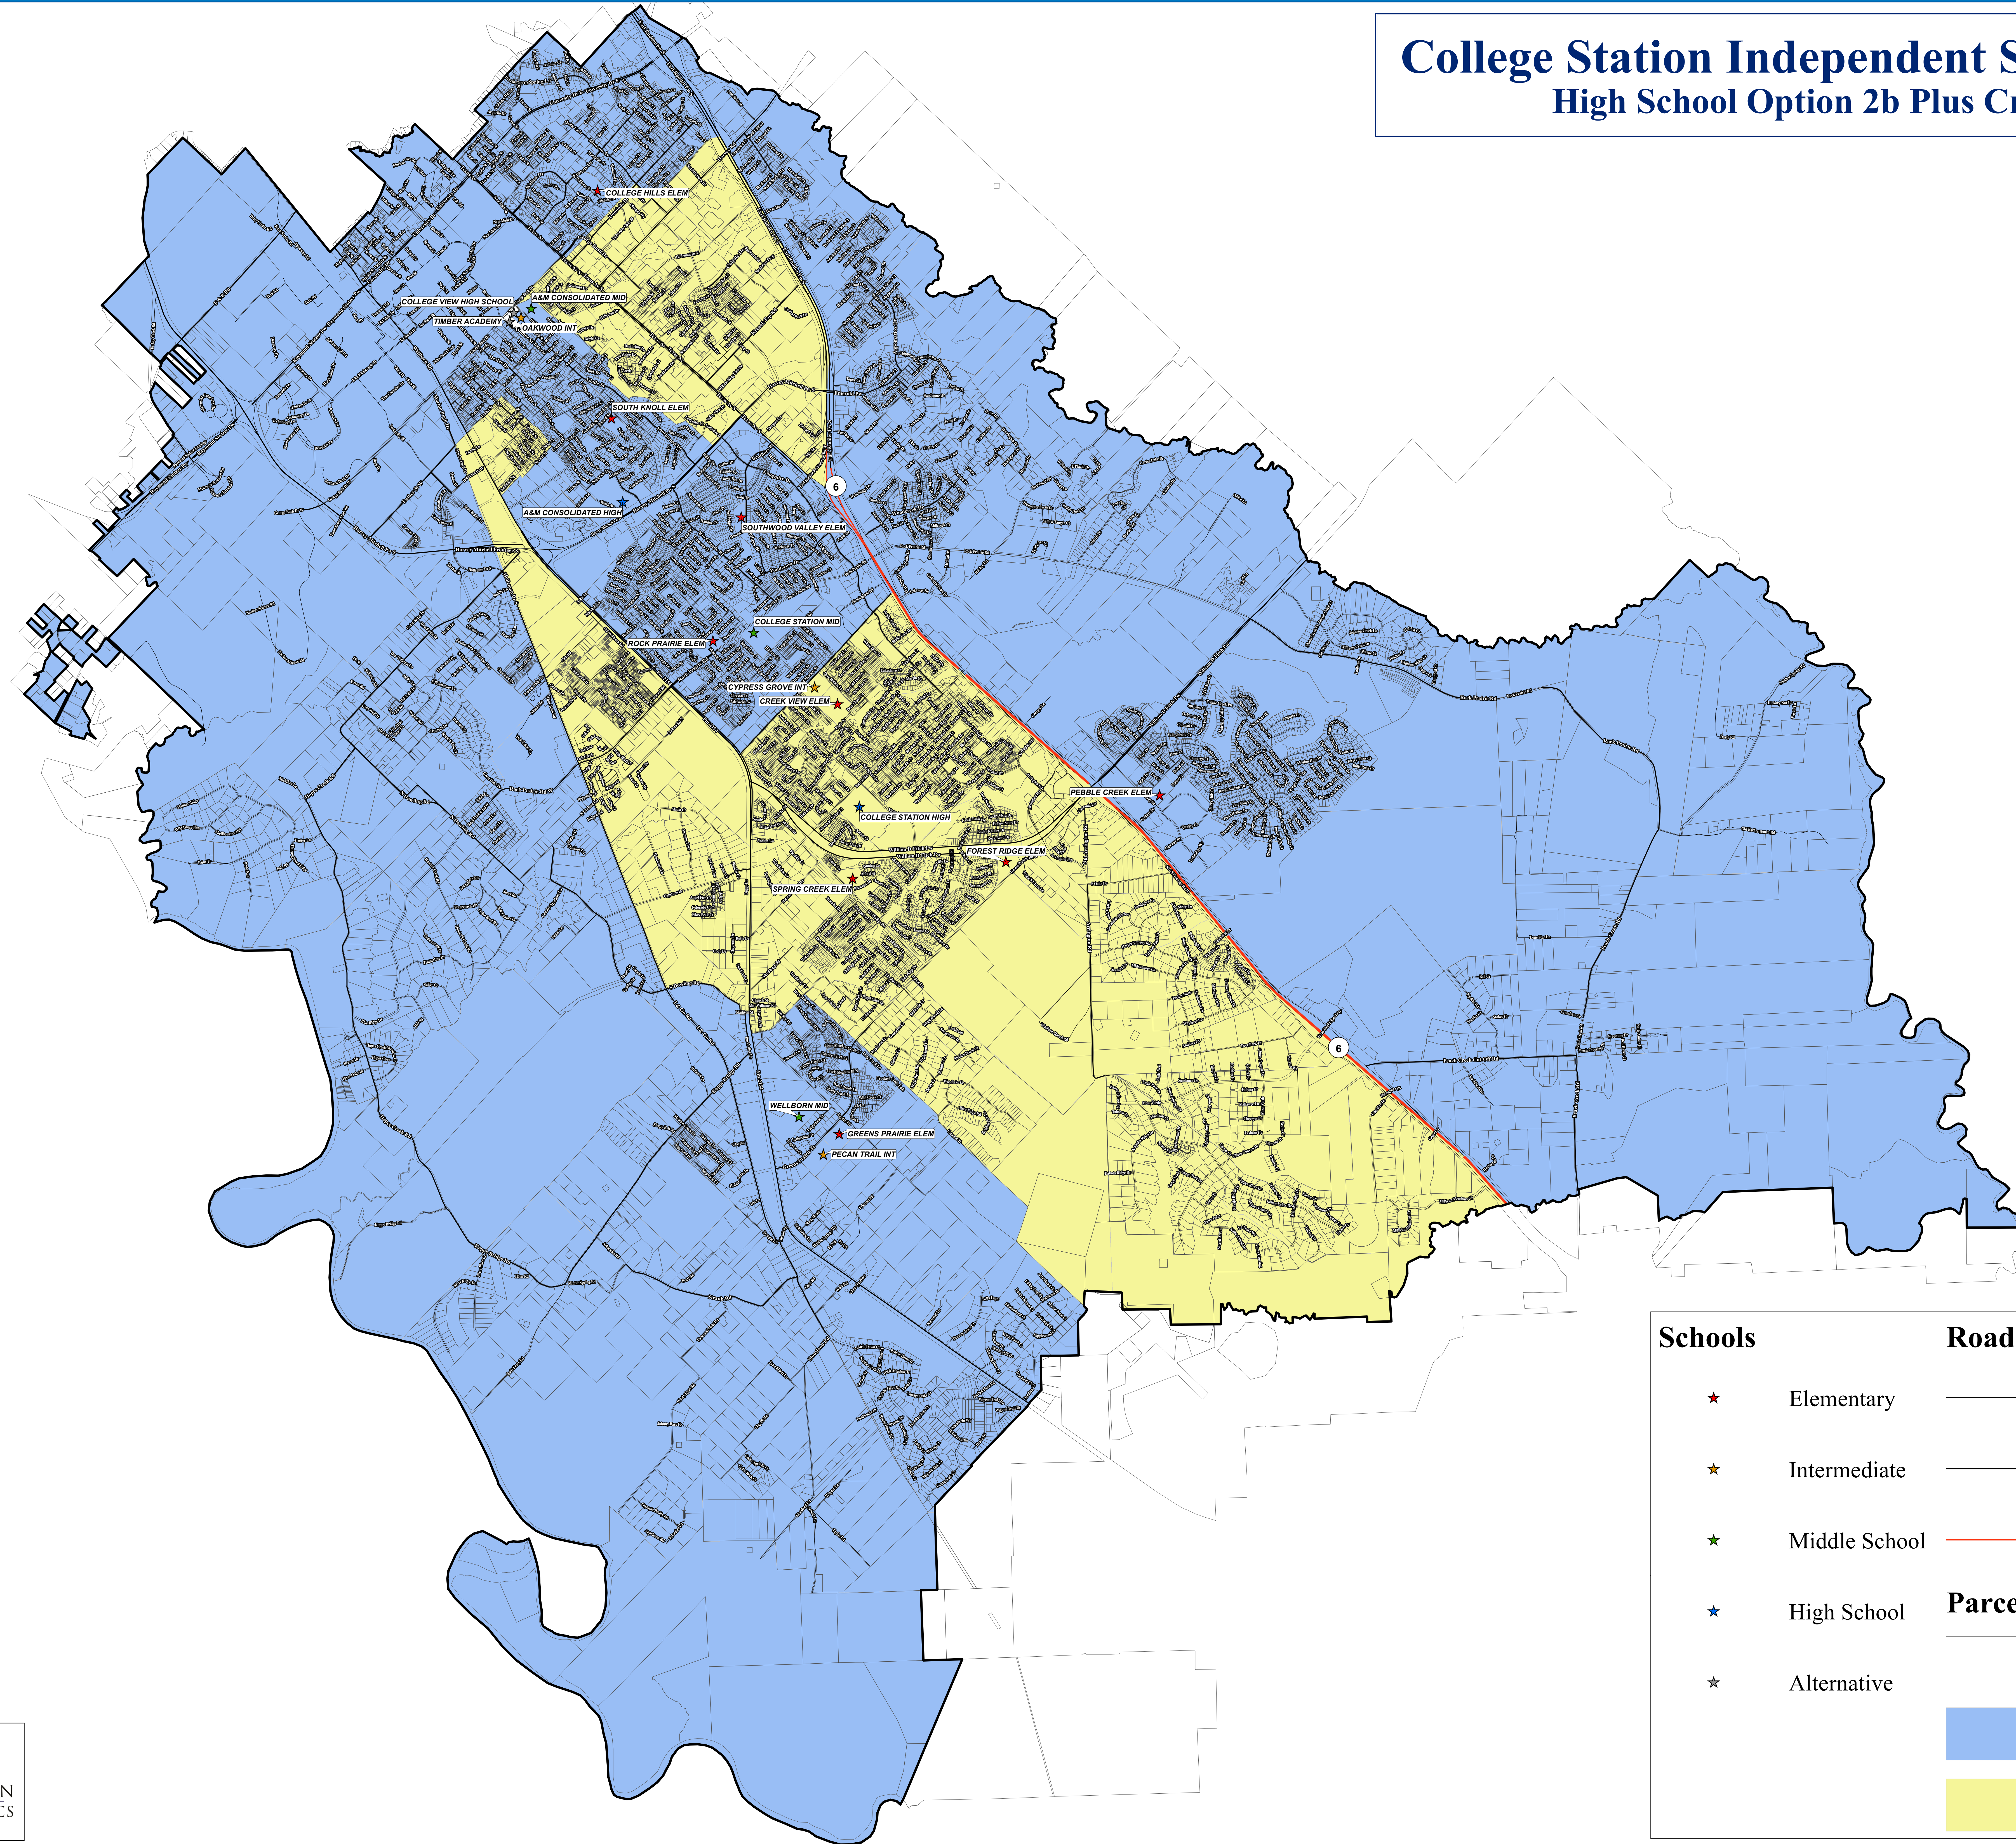

# College Station Independent School District High School Option 2b Plus Creek Mds

| Schools |               | Roads   |                   |
|---------|---------------|---------|-------------------|
| ★       | Elementary    | —       | LOCAL ROAD        |
| ★       | Intermediate  | —       | MAJOR ARTERIAL    |
| ★       | Middle School | —       | SECONDARY HIGHWAY |
| ★       | High School   | Parcels |                   |
| ★       | Alternative   | □       | Parcels           |
|         |               | ■       | A&M CONSOLIDATED  |
|         |               | ■       | COLLEGE STATION   |