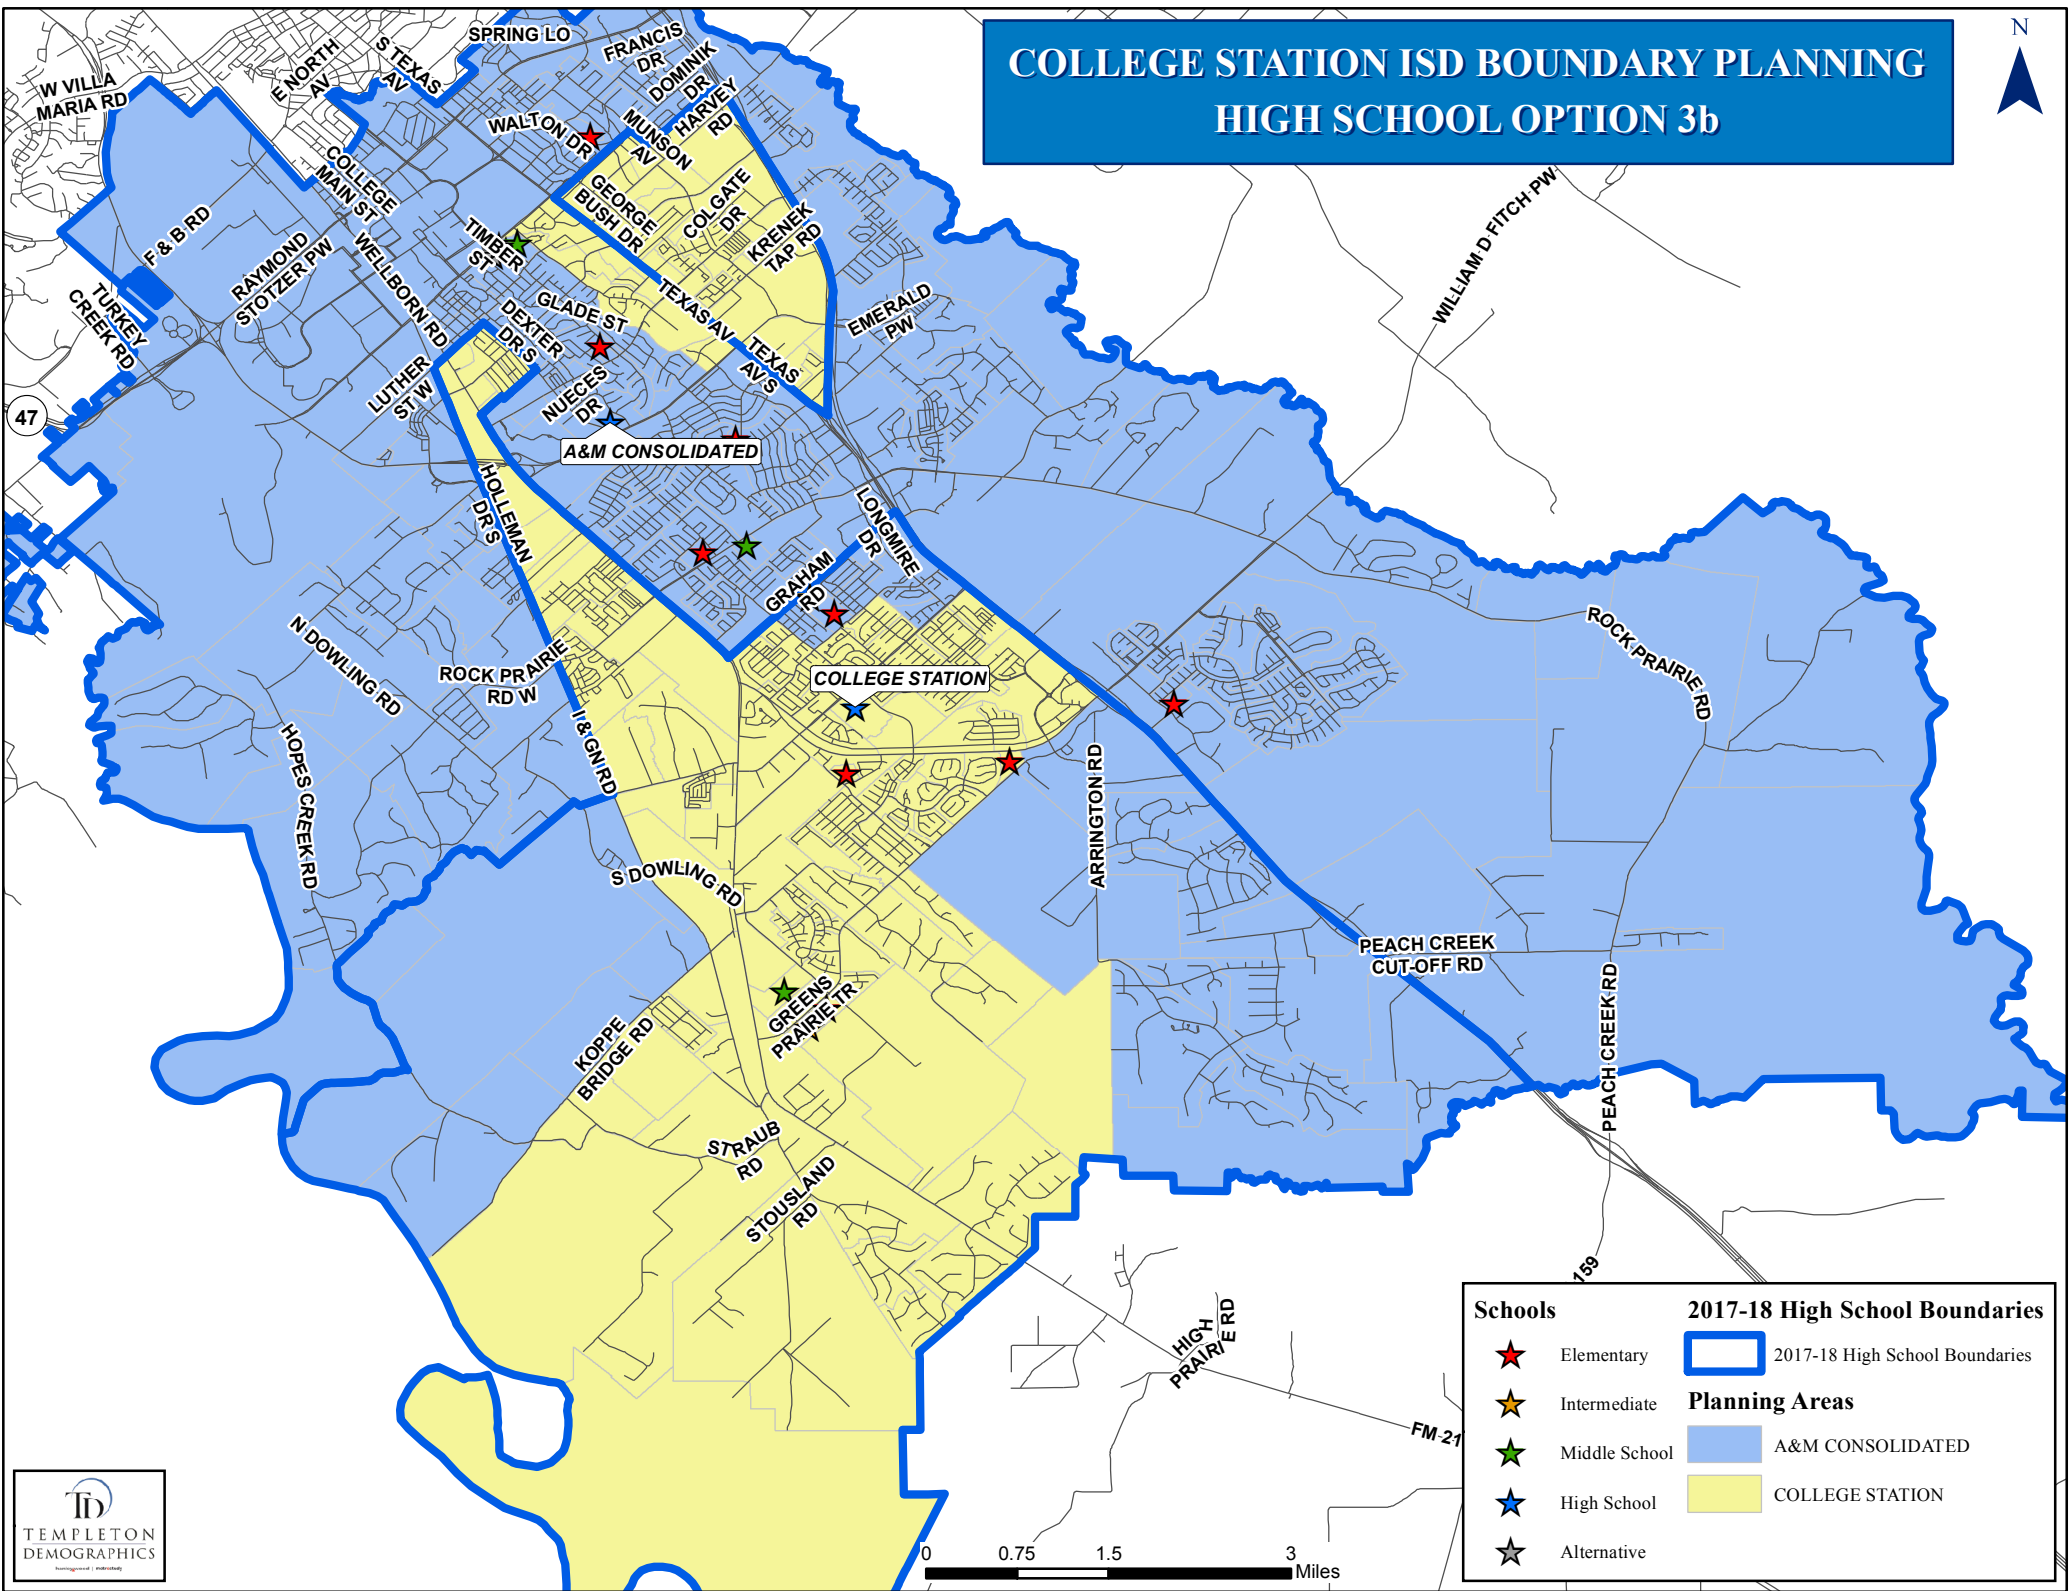

COLLEGE STATION ISD BOUNDARY PLANNING HIGH SCHOOL OPTION 3b

| Schools | | 2017-18 High School Boundaries | |
|---------|---------------|--------------------------------|--------------------------------|
| | Elementary | | 2017-18 High School Boundaries |
| | Intermediate | | Planning Areas |
| | Middle School | | A&M CONSOLIDATED |
| | High School | | COLLEGE STATION |
| | Alternative | | |