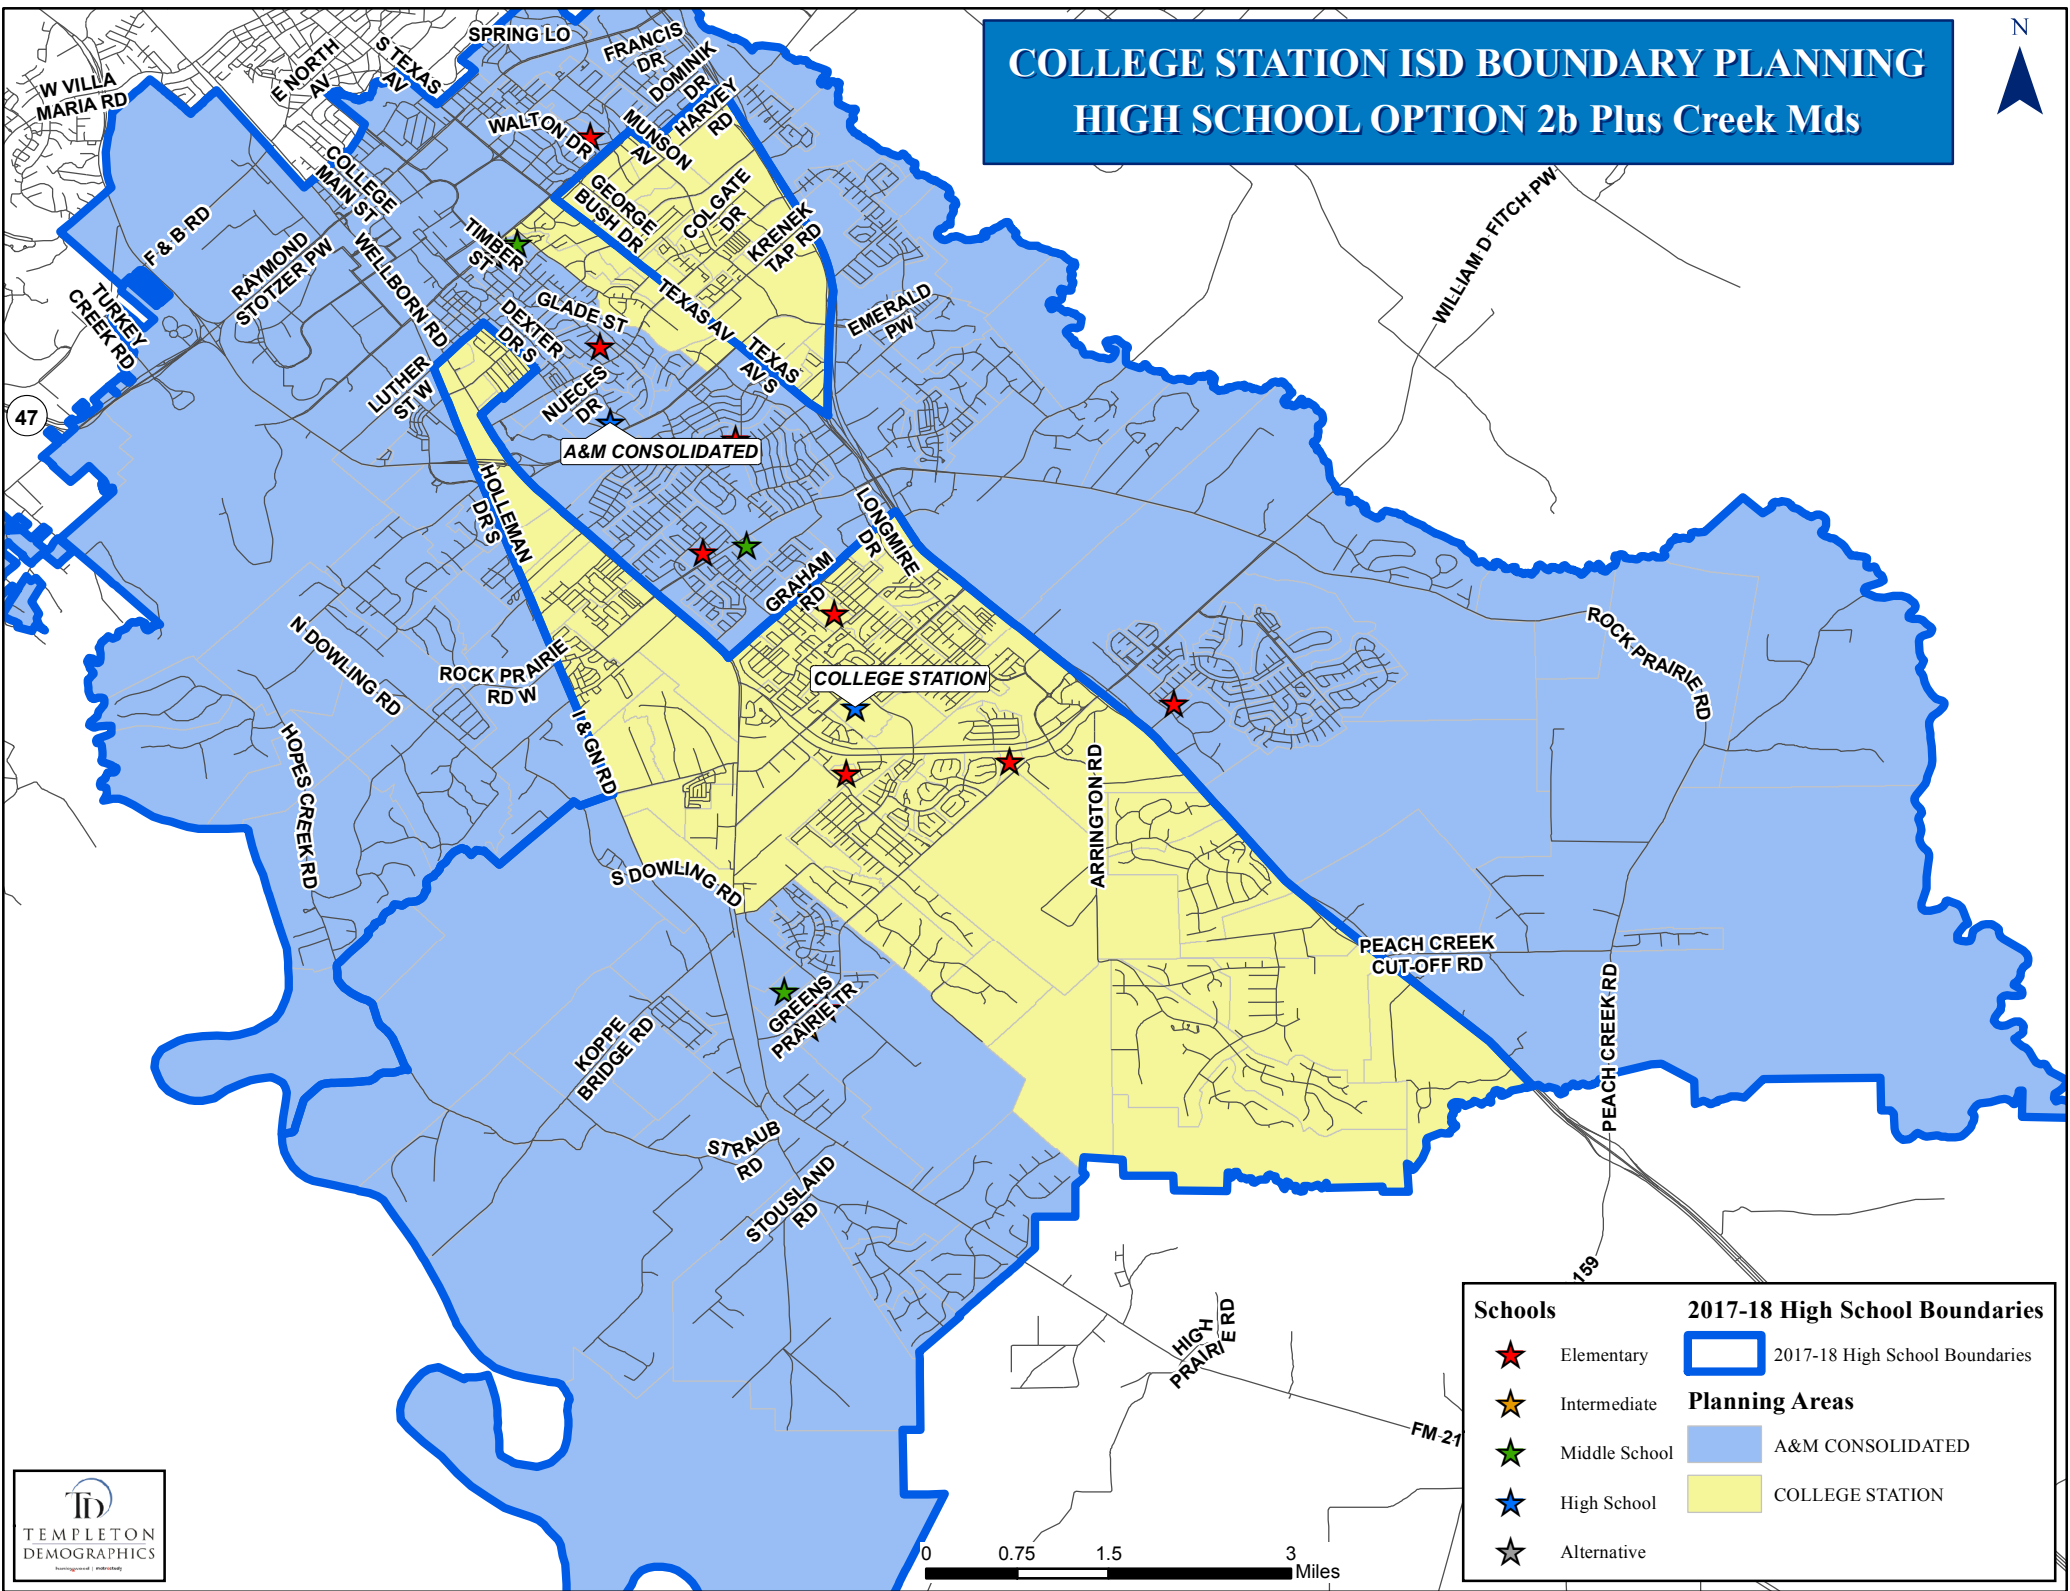

COLLEGE STATION ISD BOUNDARY PLANNING

HIGH SCHOOL OPTION 2b Plus Creek Mds

47

159

FM-21

Schools		2017-18 High School Boundaries	
	Elementary		2017-18 High School Boundaries
	Intermediate		Planning Areas
	Middle School		A&M CONSOLIDATED
	High School		COLLEGE STATION
	Alternative		

0 0.75 1.5 3 Miles