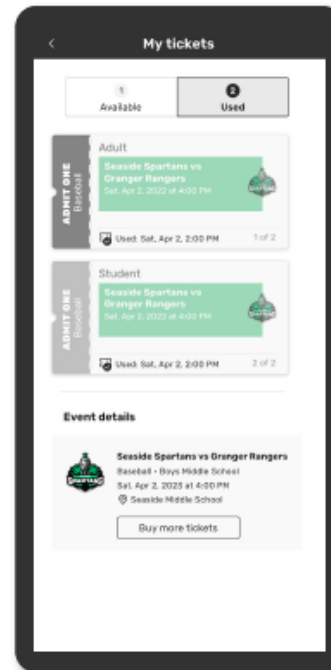

**SELECT TRANSFER
METHOD**

**TRANSFER
TICKET**

ENJOY

Need help? Reach out to us at fansupport.gofan.co

How to Use Tickets

SHOW TICKETS
AT GATE & SELECT

PRESS
USE

ENJOY