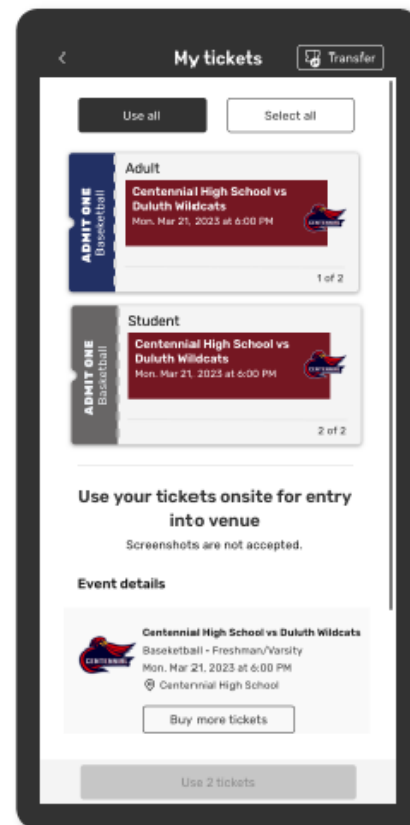

How to Buy Tickets

SEARCH FOR SCHOOL & SELECT EVENT

SELECT TICKETS

BUY TICKETS

USE TICKETS

Need help? Reach out to us at fansupport.gofan.co

How to Transfer Tickets

**SELECT
TICKET**

**SELECT TRANSFER
METHOD**

**TRANSFER
TICKET**

ENJOY

Need help? Reach out to us at fansupport.gofan.co

How to Use Tickets

SHOW TICKETS
AT GATE & SELECT

PRESS
USE

ENJOY