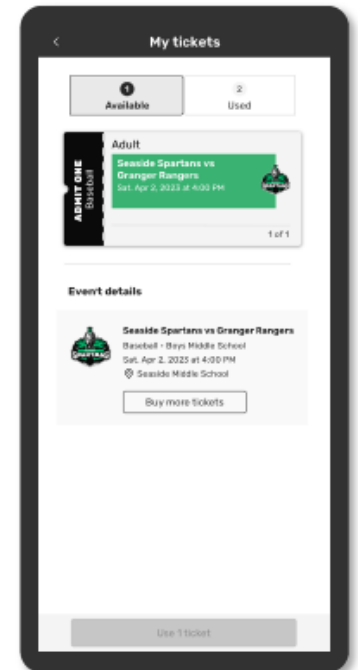

VIEW AVAILABLE
TICKETS

Need help? Reach out to us at fansupport.gofan.co