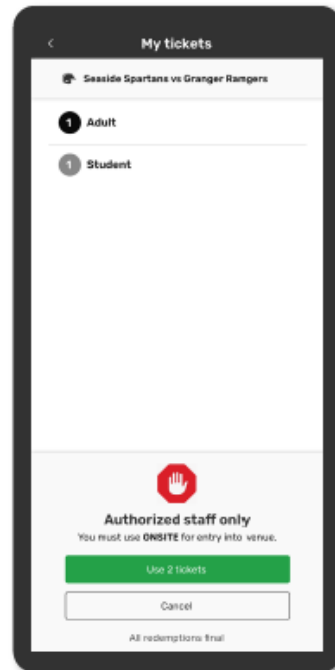

**SELECT TRANSFER
METHOD**

**TRANSFER
TICKET**

ENJOY

Need help? Reach out to us at fansupport.gofan.co

How to Use Tickets

SHOW TICKETS
AT GATE & SELECT

PRESS
USE

ENJOY