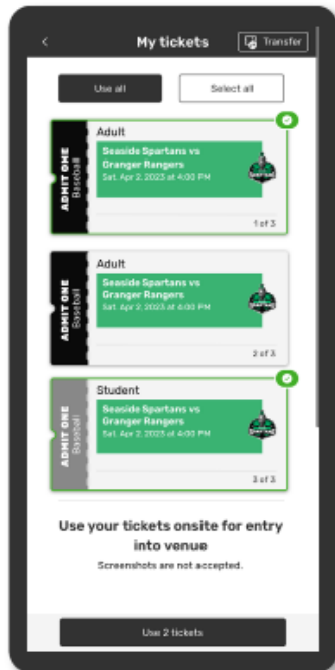

How to Buy Tickets

SEARCH FOR SCHOOL & SELECT EVENT

SELECT TICKETS

BUY TICKETS

USE TICKETS

Need help? Reach out to us at fansupport.gofan.co

How to Transfer Tickets

**SELECT
TICKET**

**SELECT TRANSFER
METHOD**

**TRANSFER
TICKET**

ENJOY

Need help? Reach out to us at fansupport.gofan.co

How to Use Tickets

SHOW TICKETS
AT GATE & SELECT

PRESS
USE

ENJOY