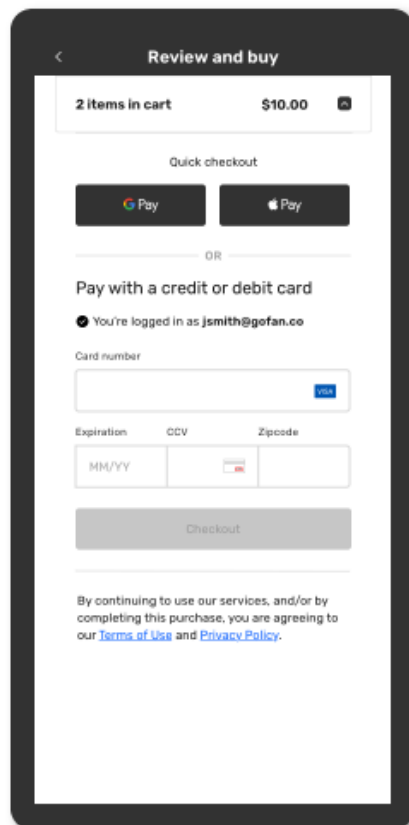

How to Buy Tickets

SEARCH FOR SCHOOL & SELECT EVENT

SELECT TICKETS

BUY TICKETS

USE TICKETS

Need help? Reach out to us at fansupport.gofan.co

How to Transfer Tickets

**SELECT
TICKET**

**SELECT TRANSFER
METHOD**

**TRANSFER
TICKET**

ENJOY

Need help? Reach out to us at fansupport.gofan.co

How to Use Tickets

SHOW TICKETS
AT GATE & SELECT

PRESS
USE

ENJOY