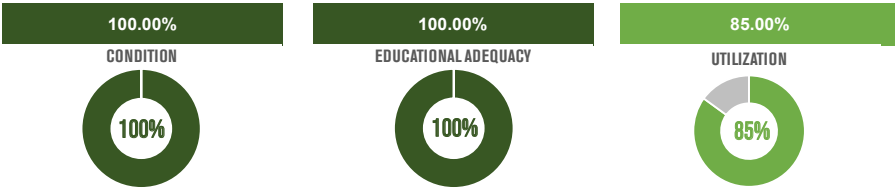

A+

NARRATIVE SUMMARY OF BUILDING AND SITE

Grand Junction High School is in excellent condition. There are no physical or educational deficiencies in the facility because it is a new school.

SCHOOL SITE