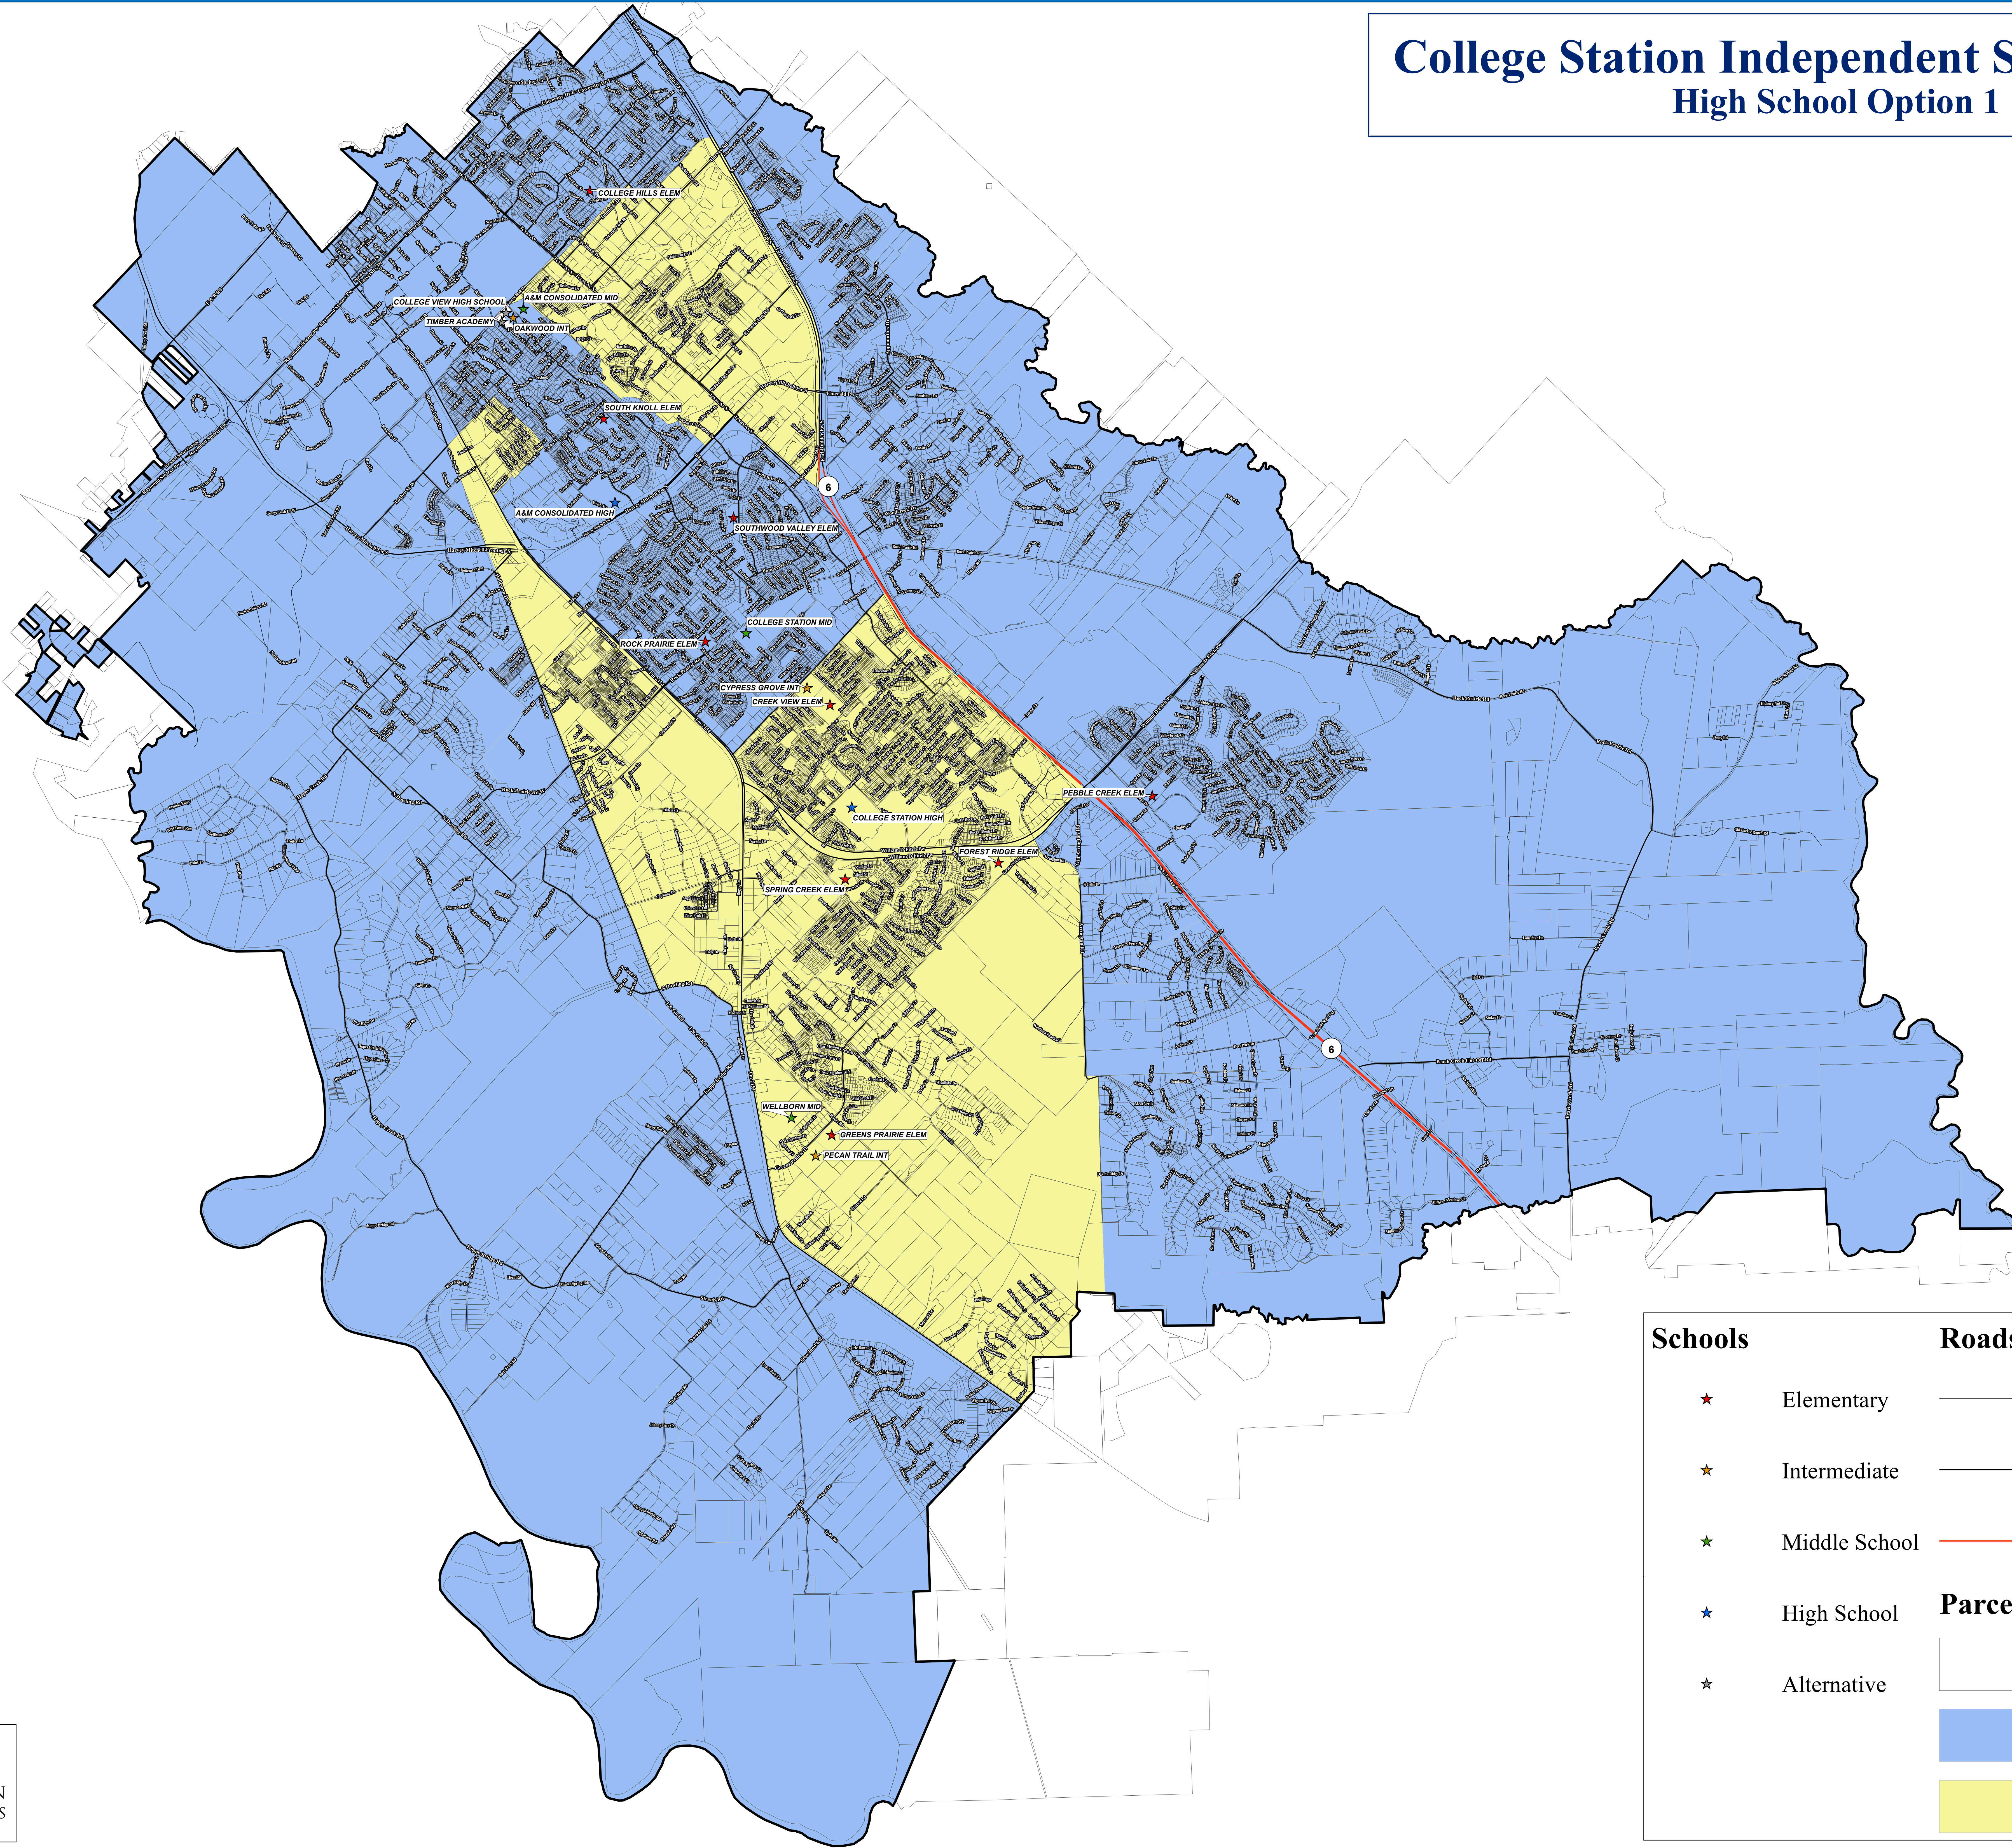

College Station Independent School District High School Option 1

| Schools | | Roads | |
|---------|---------------|-------|-------------------|
| ★ | Elementary | — | LOCAL ROAD |
| ★ | Intermediate | — | MAJOR ARTERIAL |
| ★ | Middle School | — | SECONDARY HIGHWAY |
| ★ | High School | | |
| ★ | Alternative | | |
| Parcels | | | |
| | | □ | Parcels |
| | | ■ | A&M CONSOLIDATED |
| | | ■ | COLLEGE STATION |