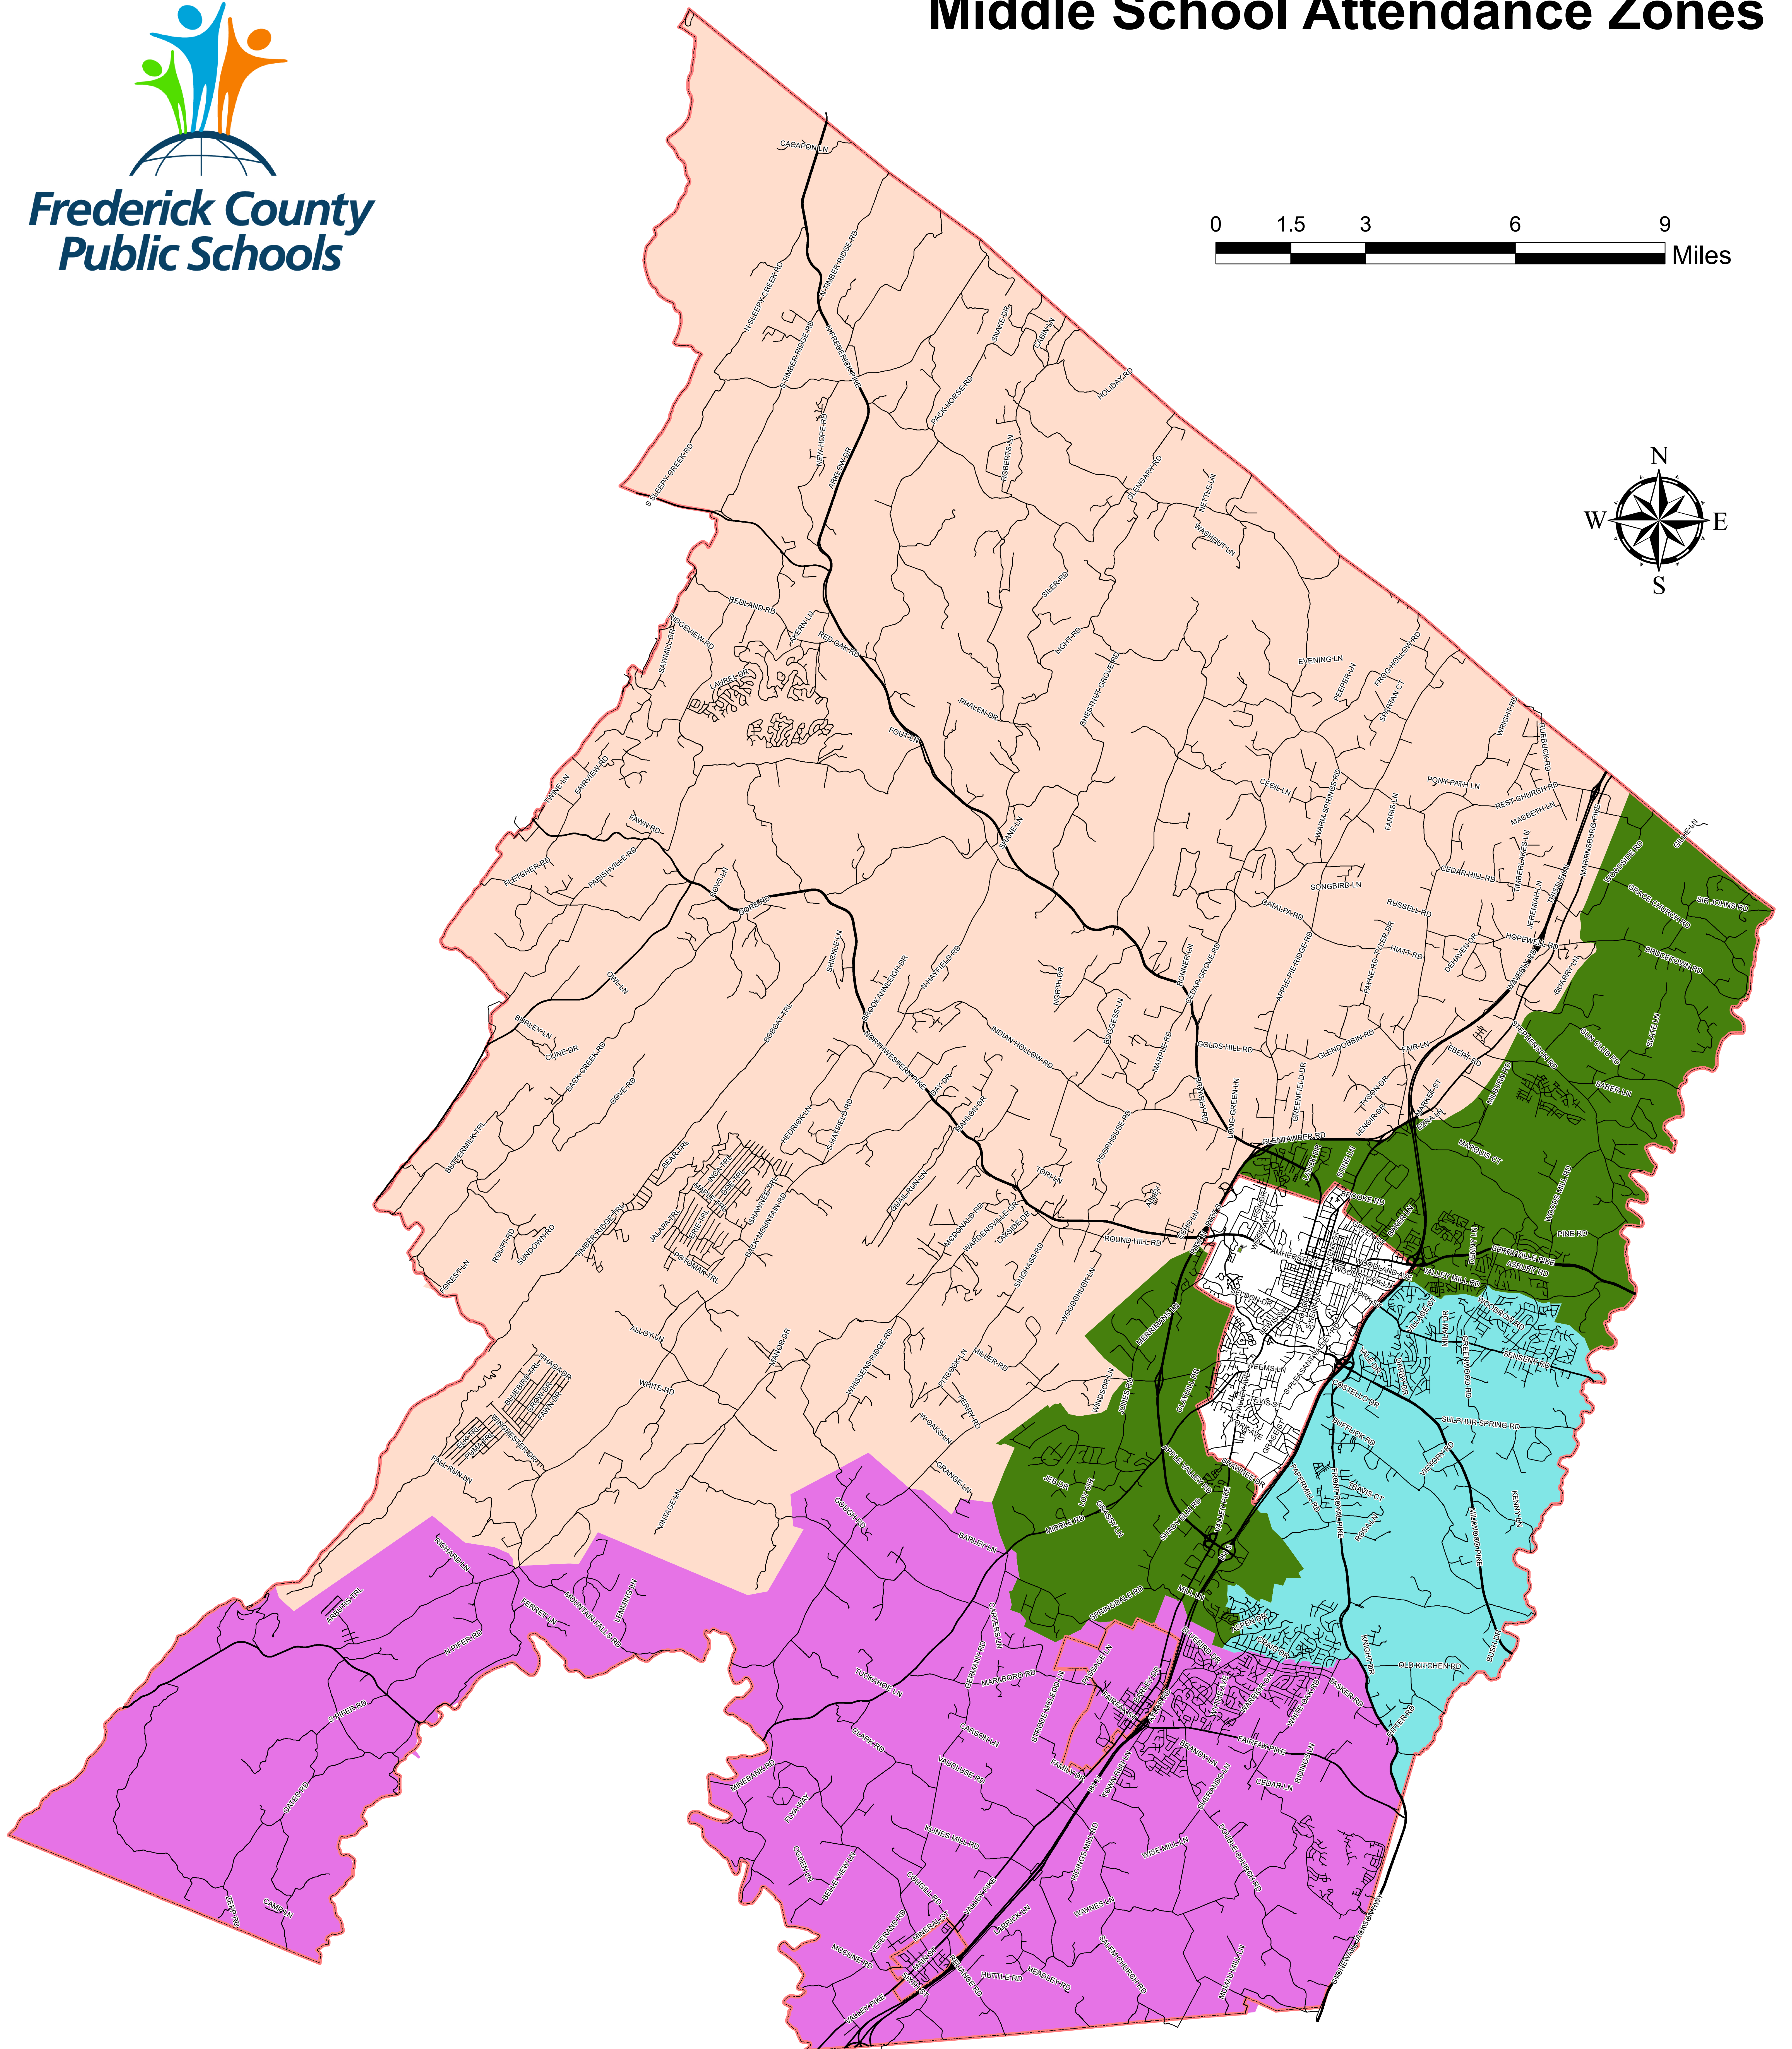

**Frederick County
Public Schools**

Middle School Attendance Zones

Legend

County Boundary

Streets

Middle School Attendance Zones

Admiral R. E. Byrd MS

Frederick County MS