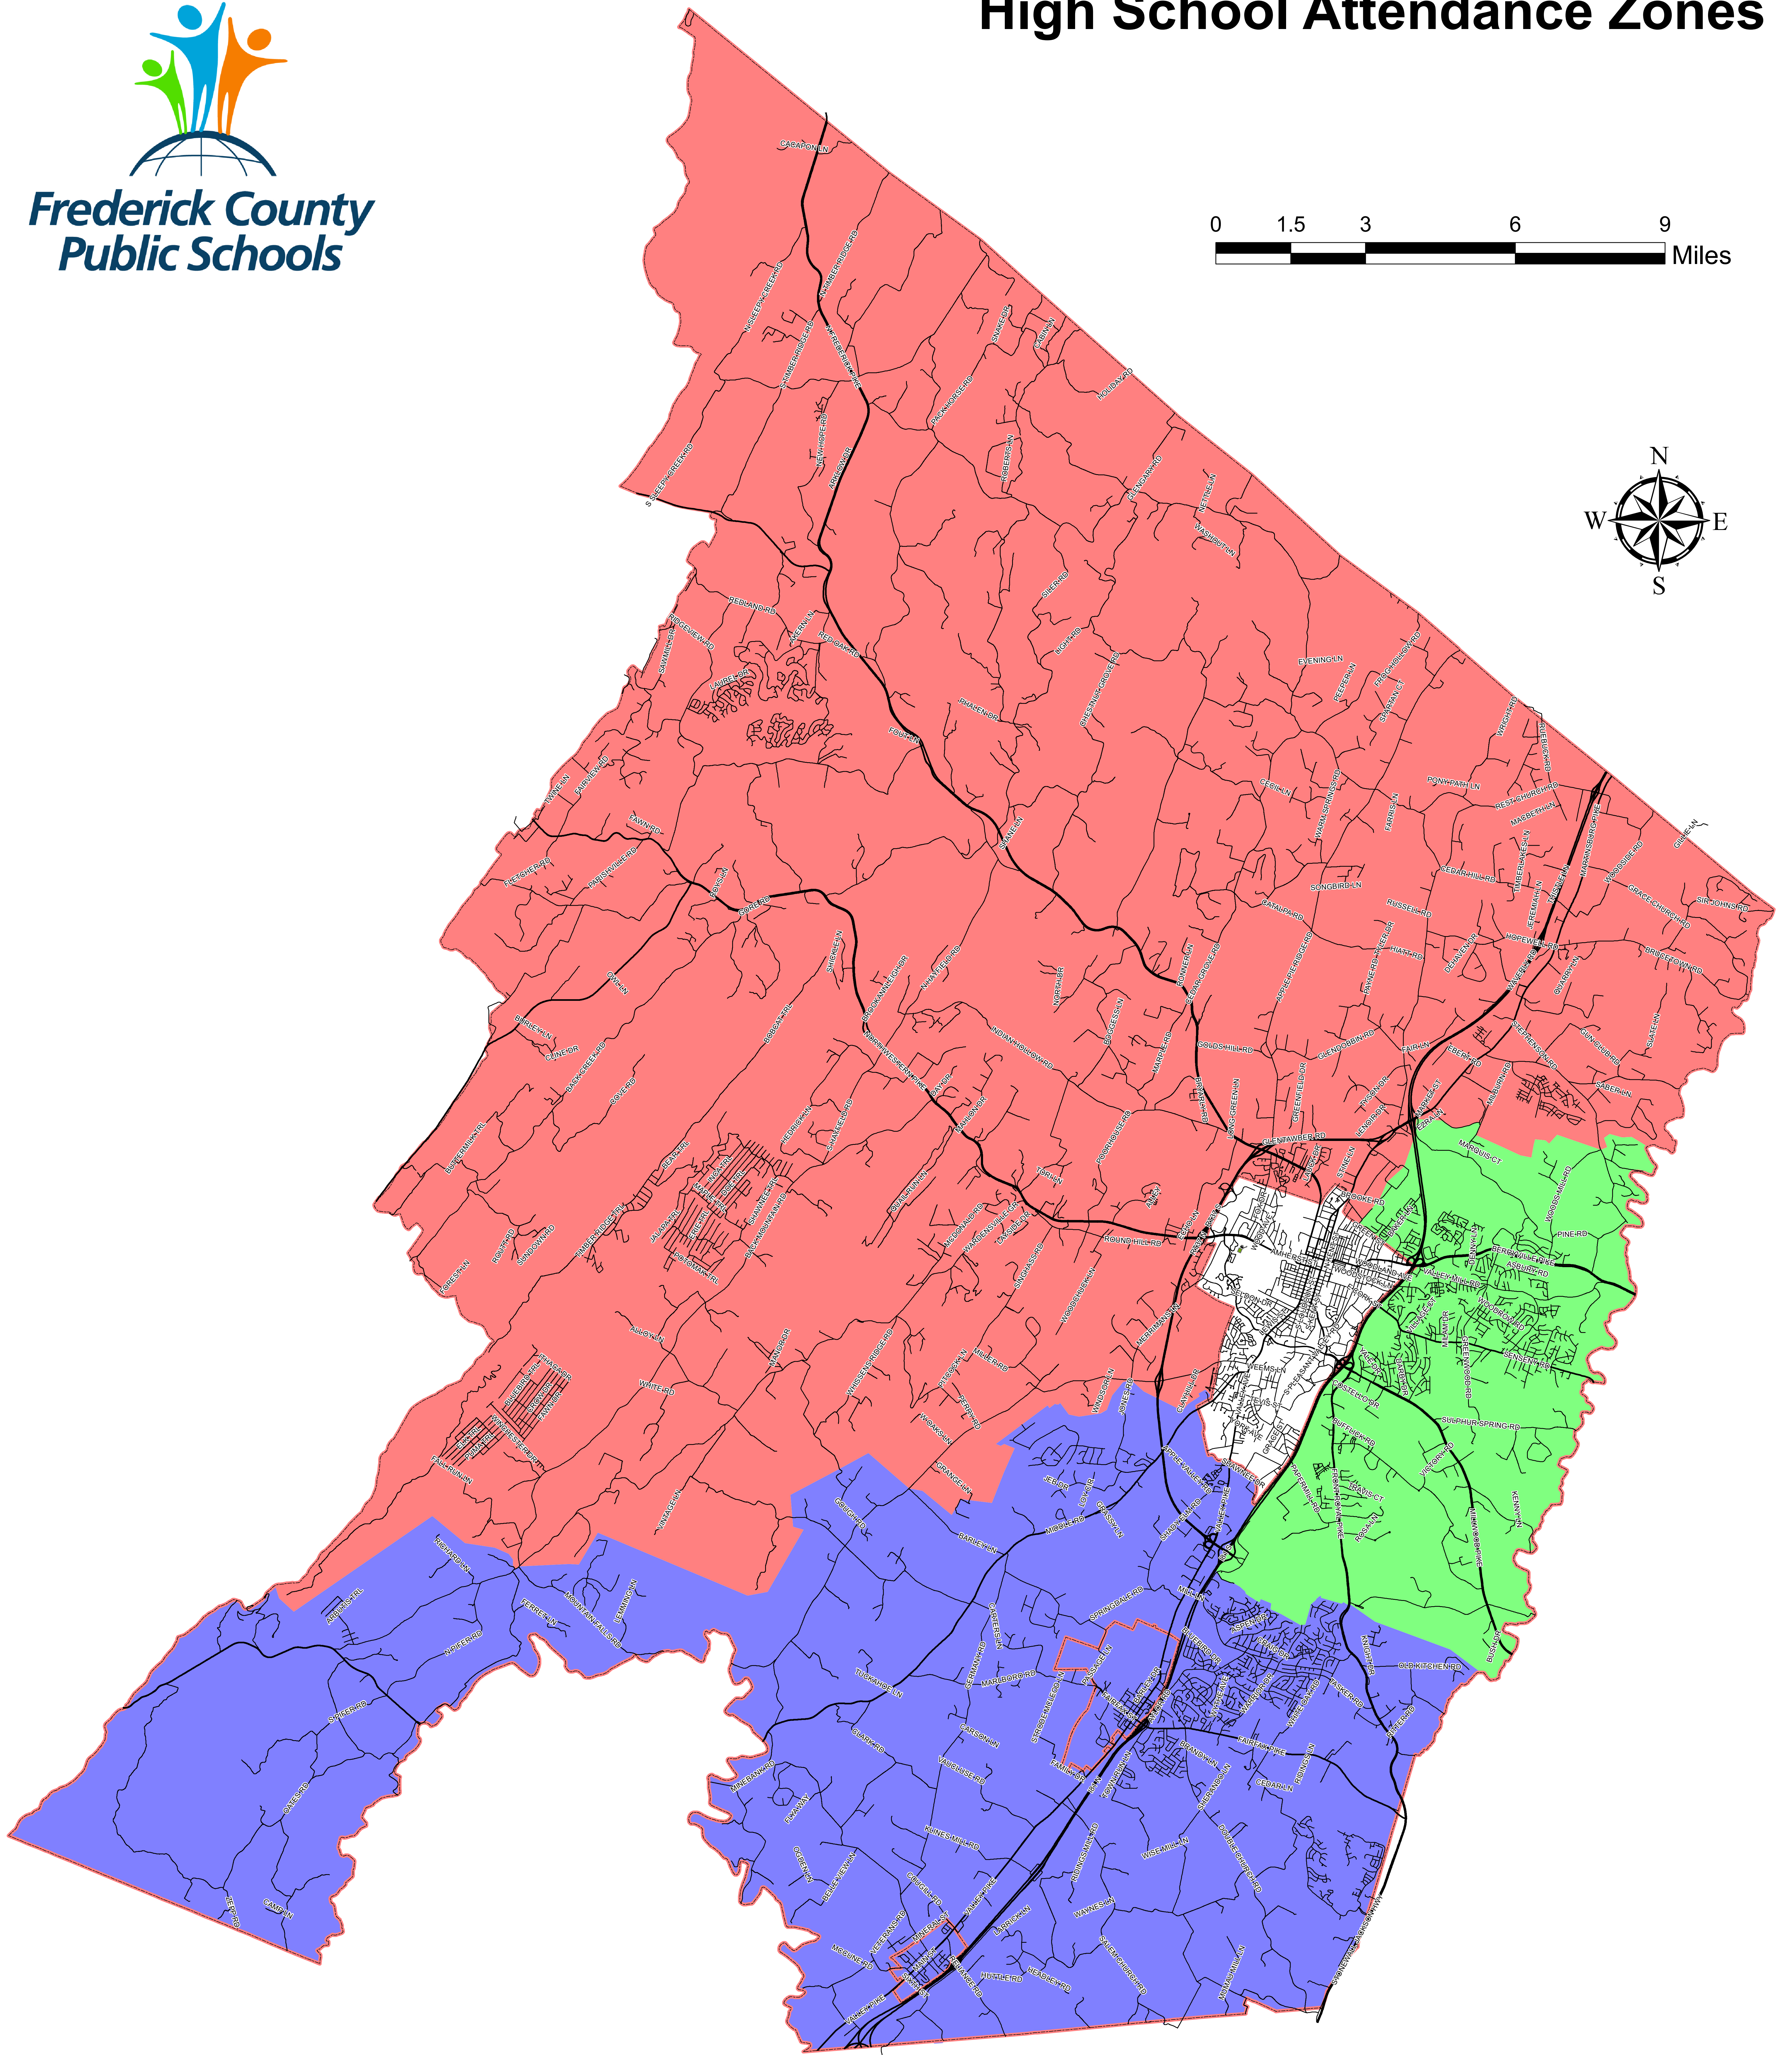

**Frederick County
Public Schools**

High School Attendance Zones

Legend

County Boundary

Streets

High School Attendance Zones

James Wood High School

Millbrook High School

Sherando High School