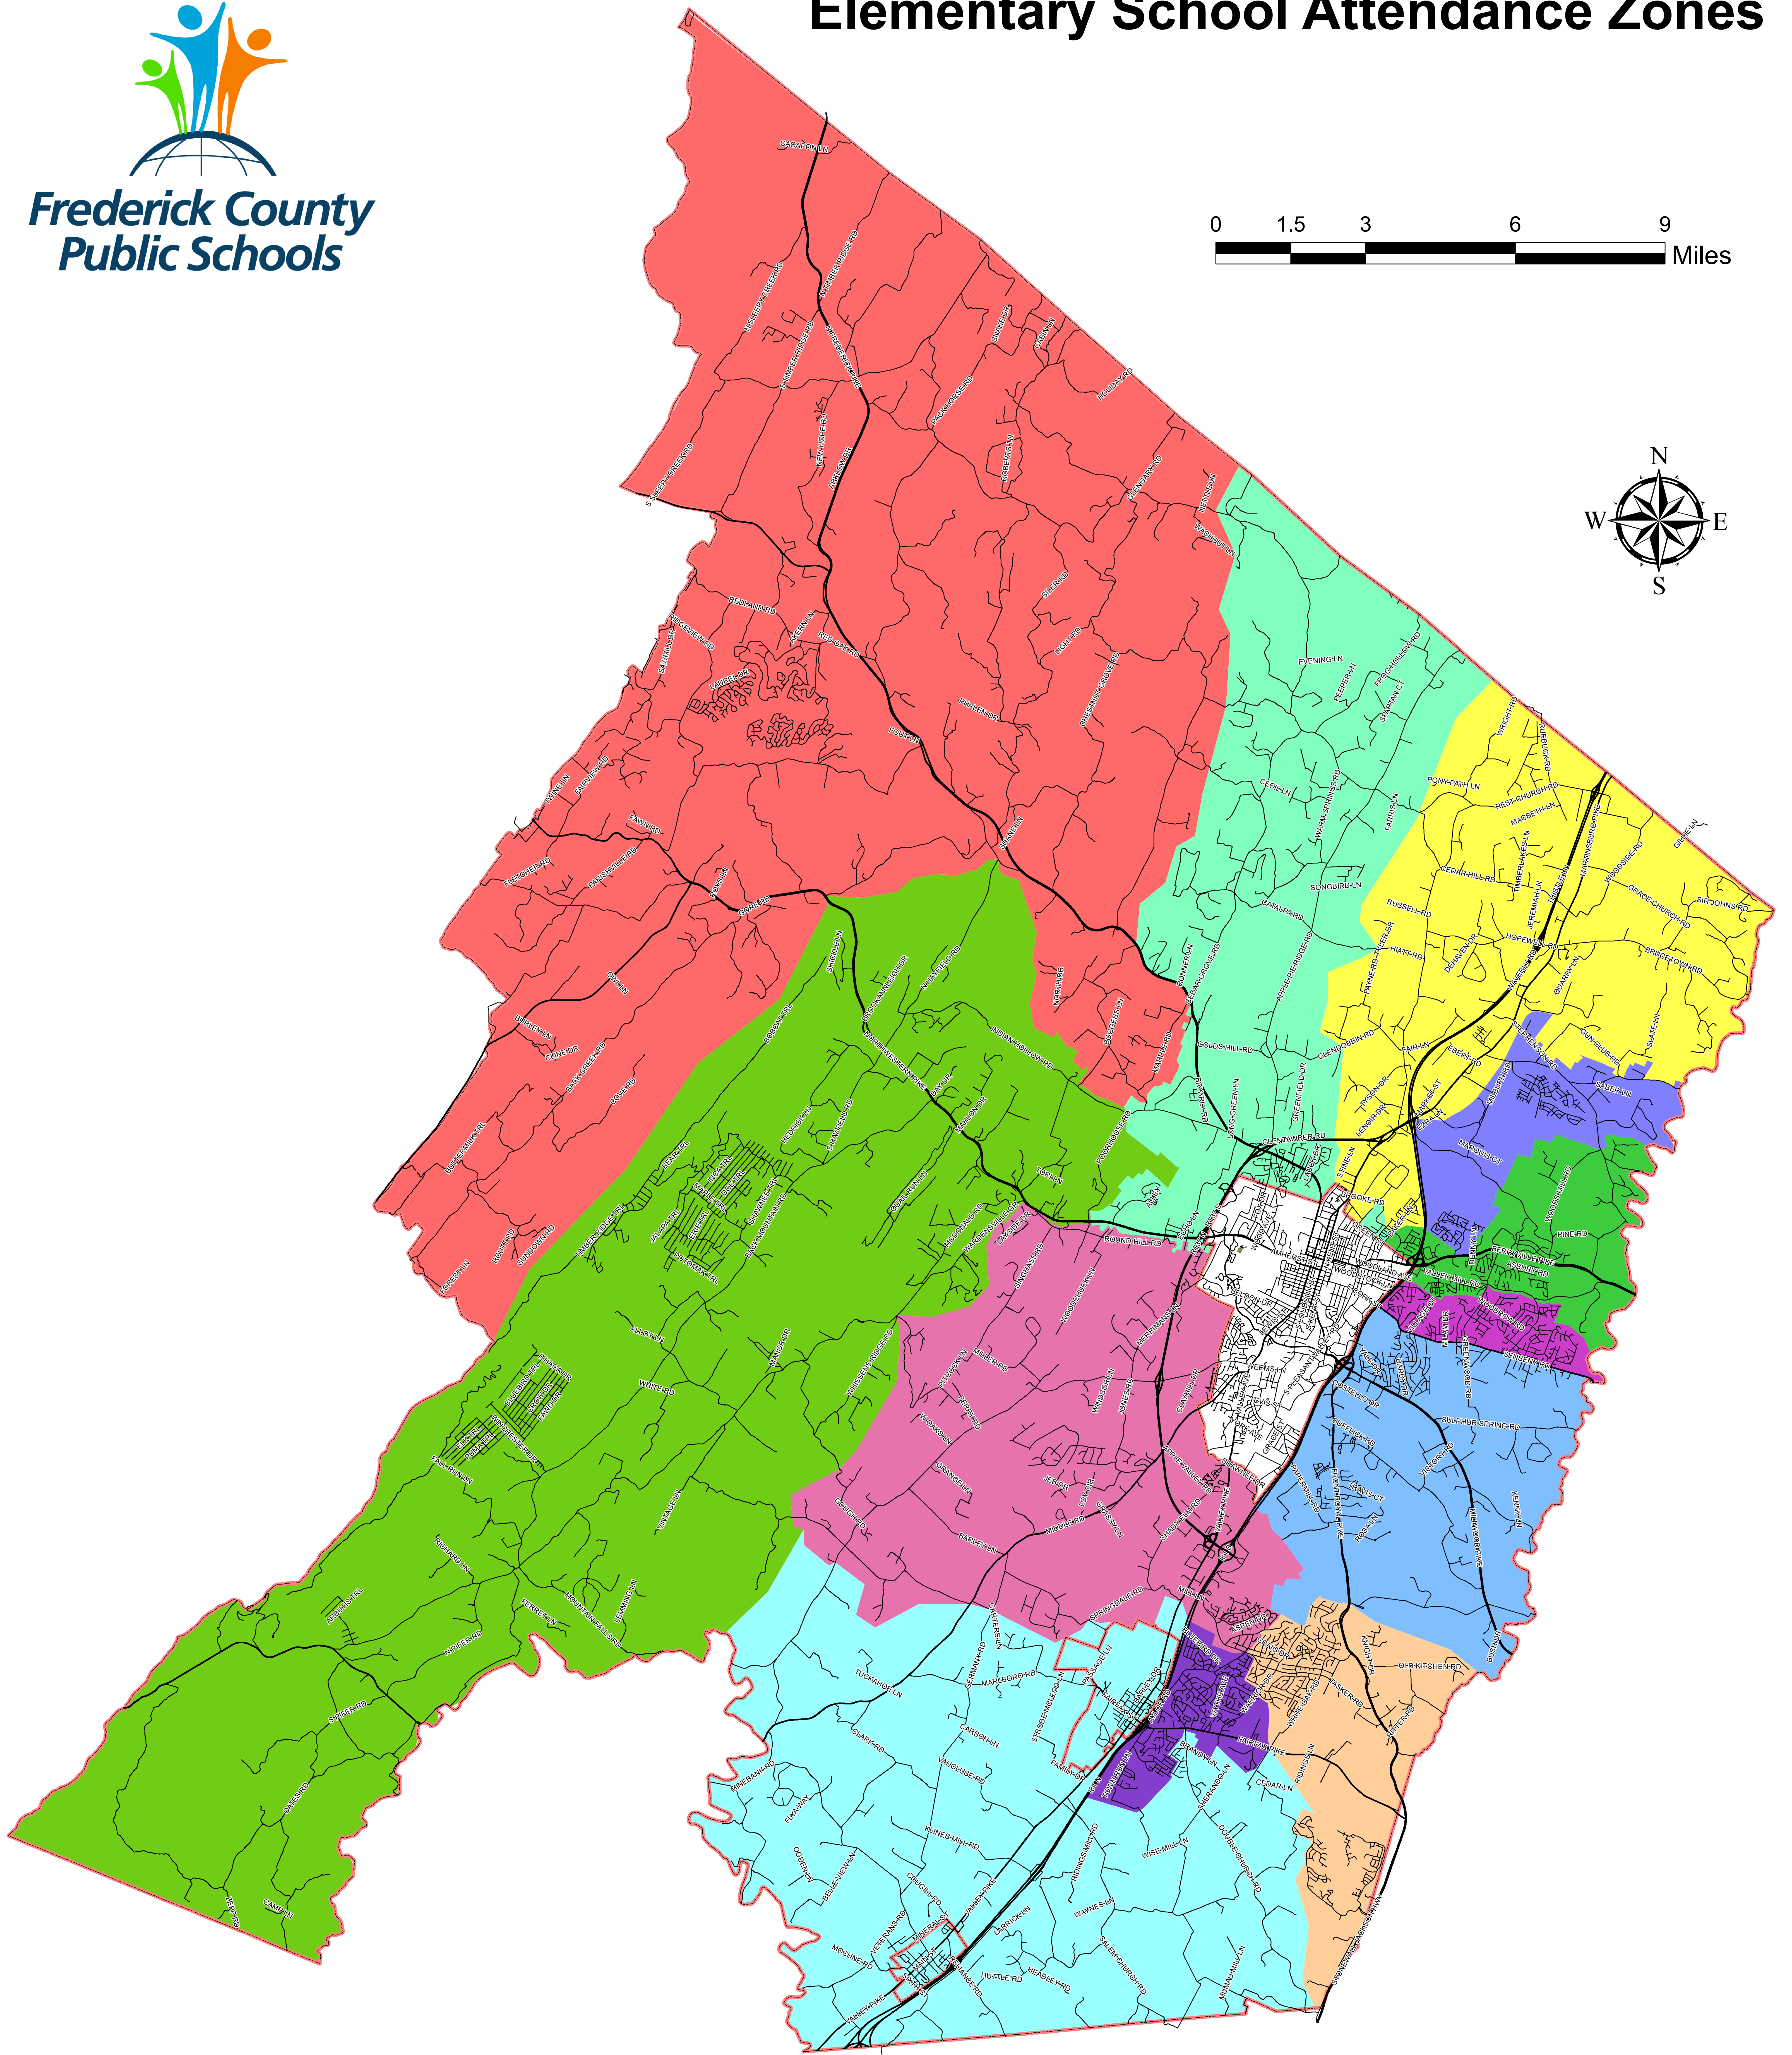

**Frederick County
Public Schools**

Elementary School Attendance Zones

Legend

County Boundary

Streets

Elementary School Attendance Zones

Apple Pie Ridge ES

Armel ES

Bass-Hoover ES

Evendale ES

Gainesboro ES

Greenwood Mill ES

Indian Hollow ES

Jordan Springs ES

Middletown ES

Orchard View ES

Redbud Run ES

Stonewall ES