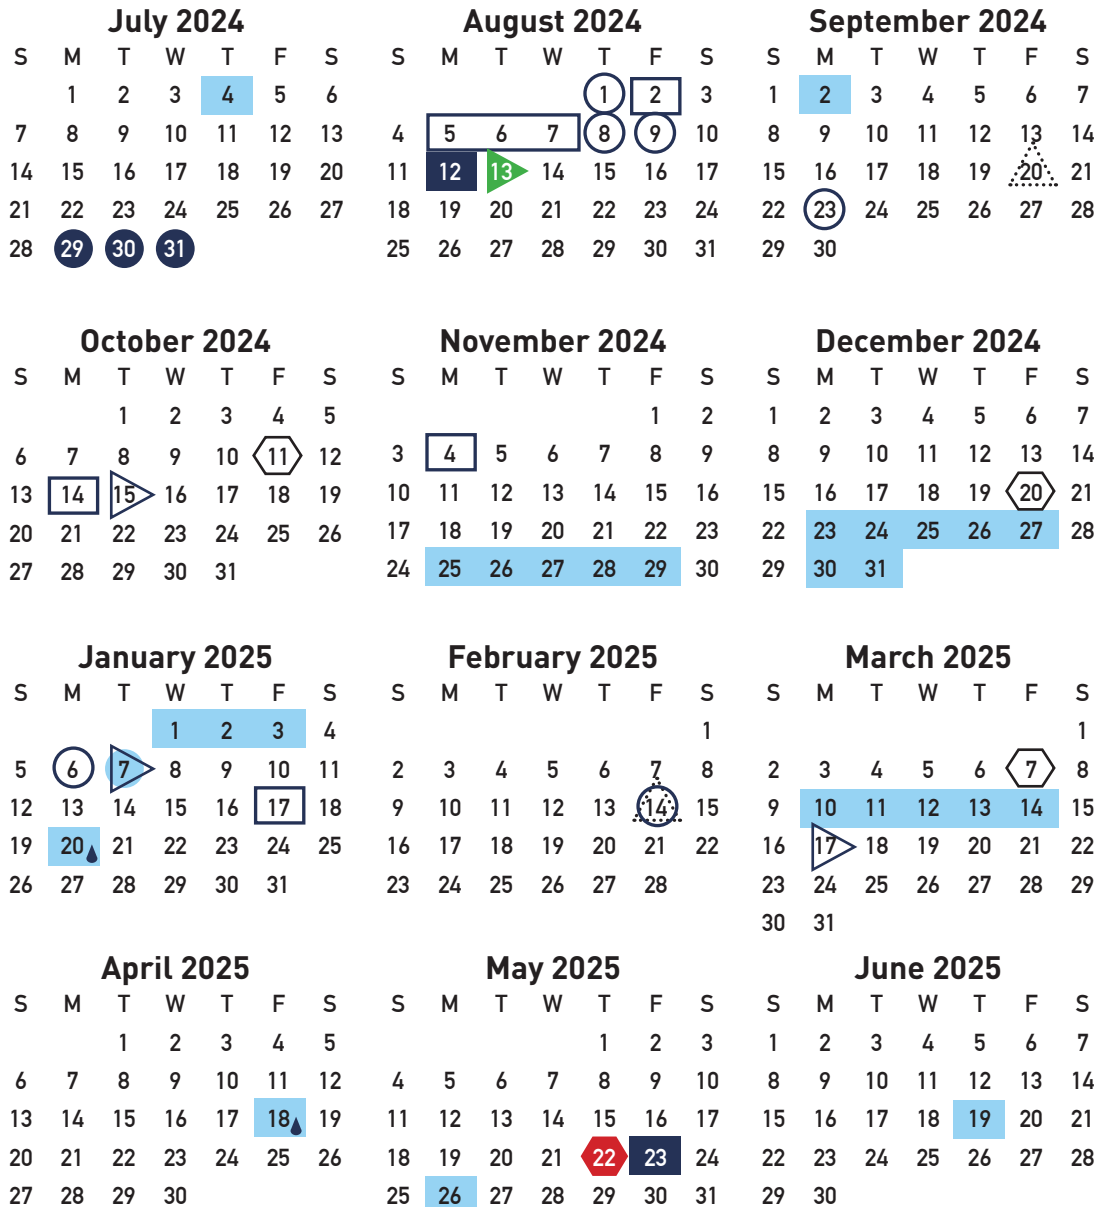

Calendar Key

-  First Day of School, 1st Qtr
-  First Day of 2nd Semester
-  Last Day of School
-  Start of Quarters
-  End of Quarters
-  Student & Staff Holiday
-  Student Holiday, District PD
-  Student Holiday, Campus PD
-  Half-Day/Early Release
-  Parent/Teacher Conference
-  New Teacher PD
-  Teacher Workday/Student Holiday
-  Inclement Weather Make-Up Day

Important Dates

1st Day: New Teachers	Jul 29
1st Day: Returning Staff	Aug 1
First Day of School	Aug 13
Labor Day	Sep 2
Columbus Day	Oct 14
Veterans Day	Nov 11
Thanksgiving Break	Nov 25-29
Winter Break	Dec 23-Jan 3
MLK Day	Jan 20
Presidents' Day	Feb 17
Spring Break	Mar 10-14
Good Friday	Apr 18
Last Day of School	May 22
Memorial Day	May 26
Juneteenth	June 19
Independence Day	July 4

Total Instructional Days: 174

1st Quarter: AUG 13-OCT 11

2nd Quarter: OCT 15-DEC 20

3rd Quarter: JAN 7-MAR 7

4th Quarter: MAR 17-MAY 22