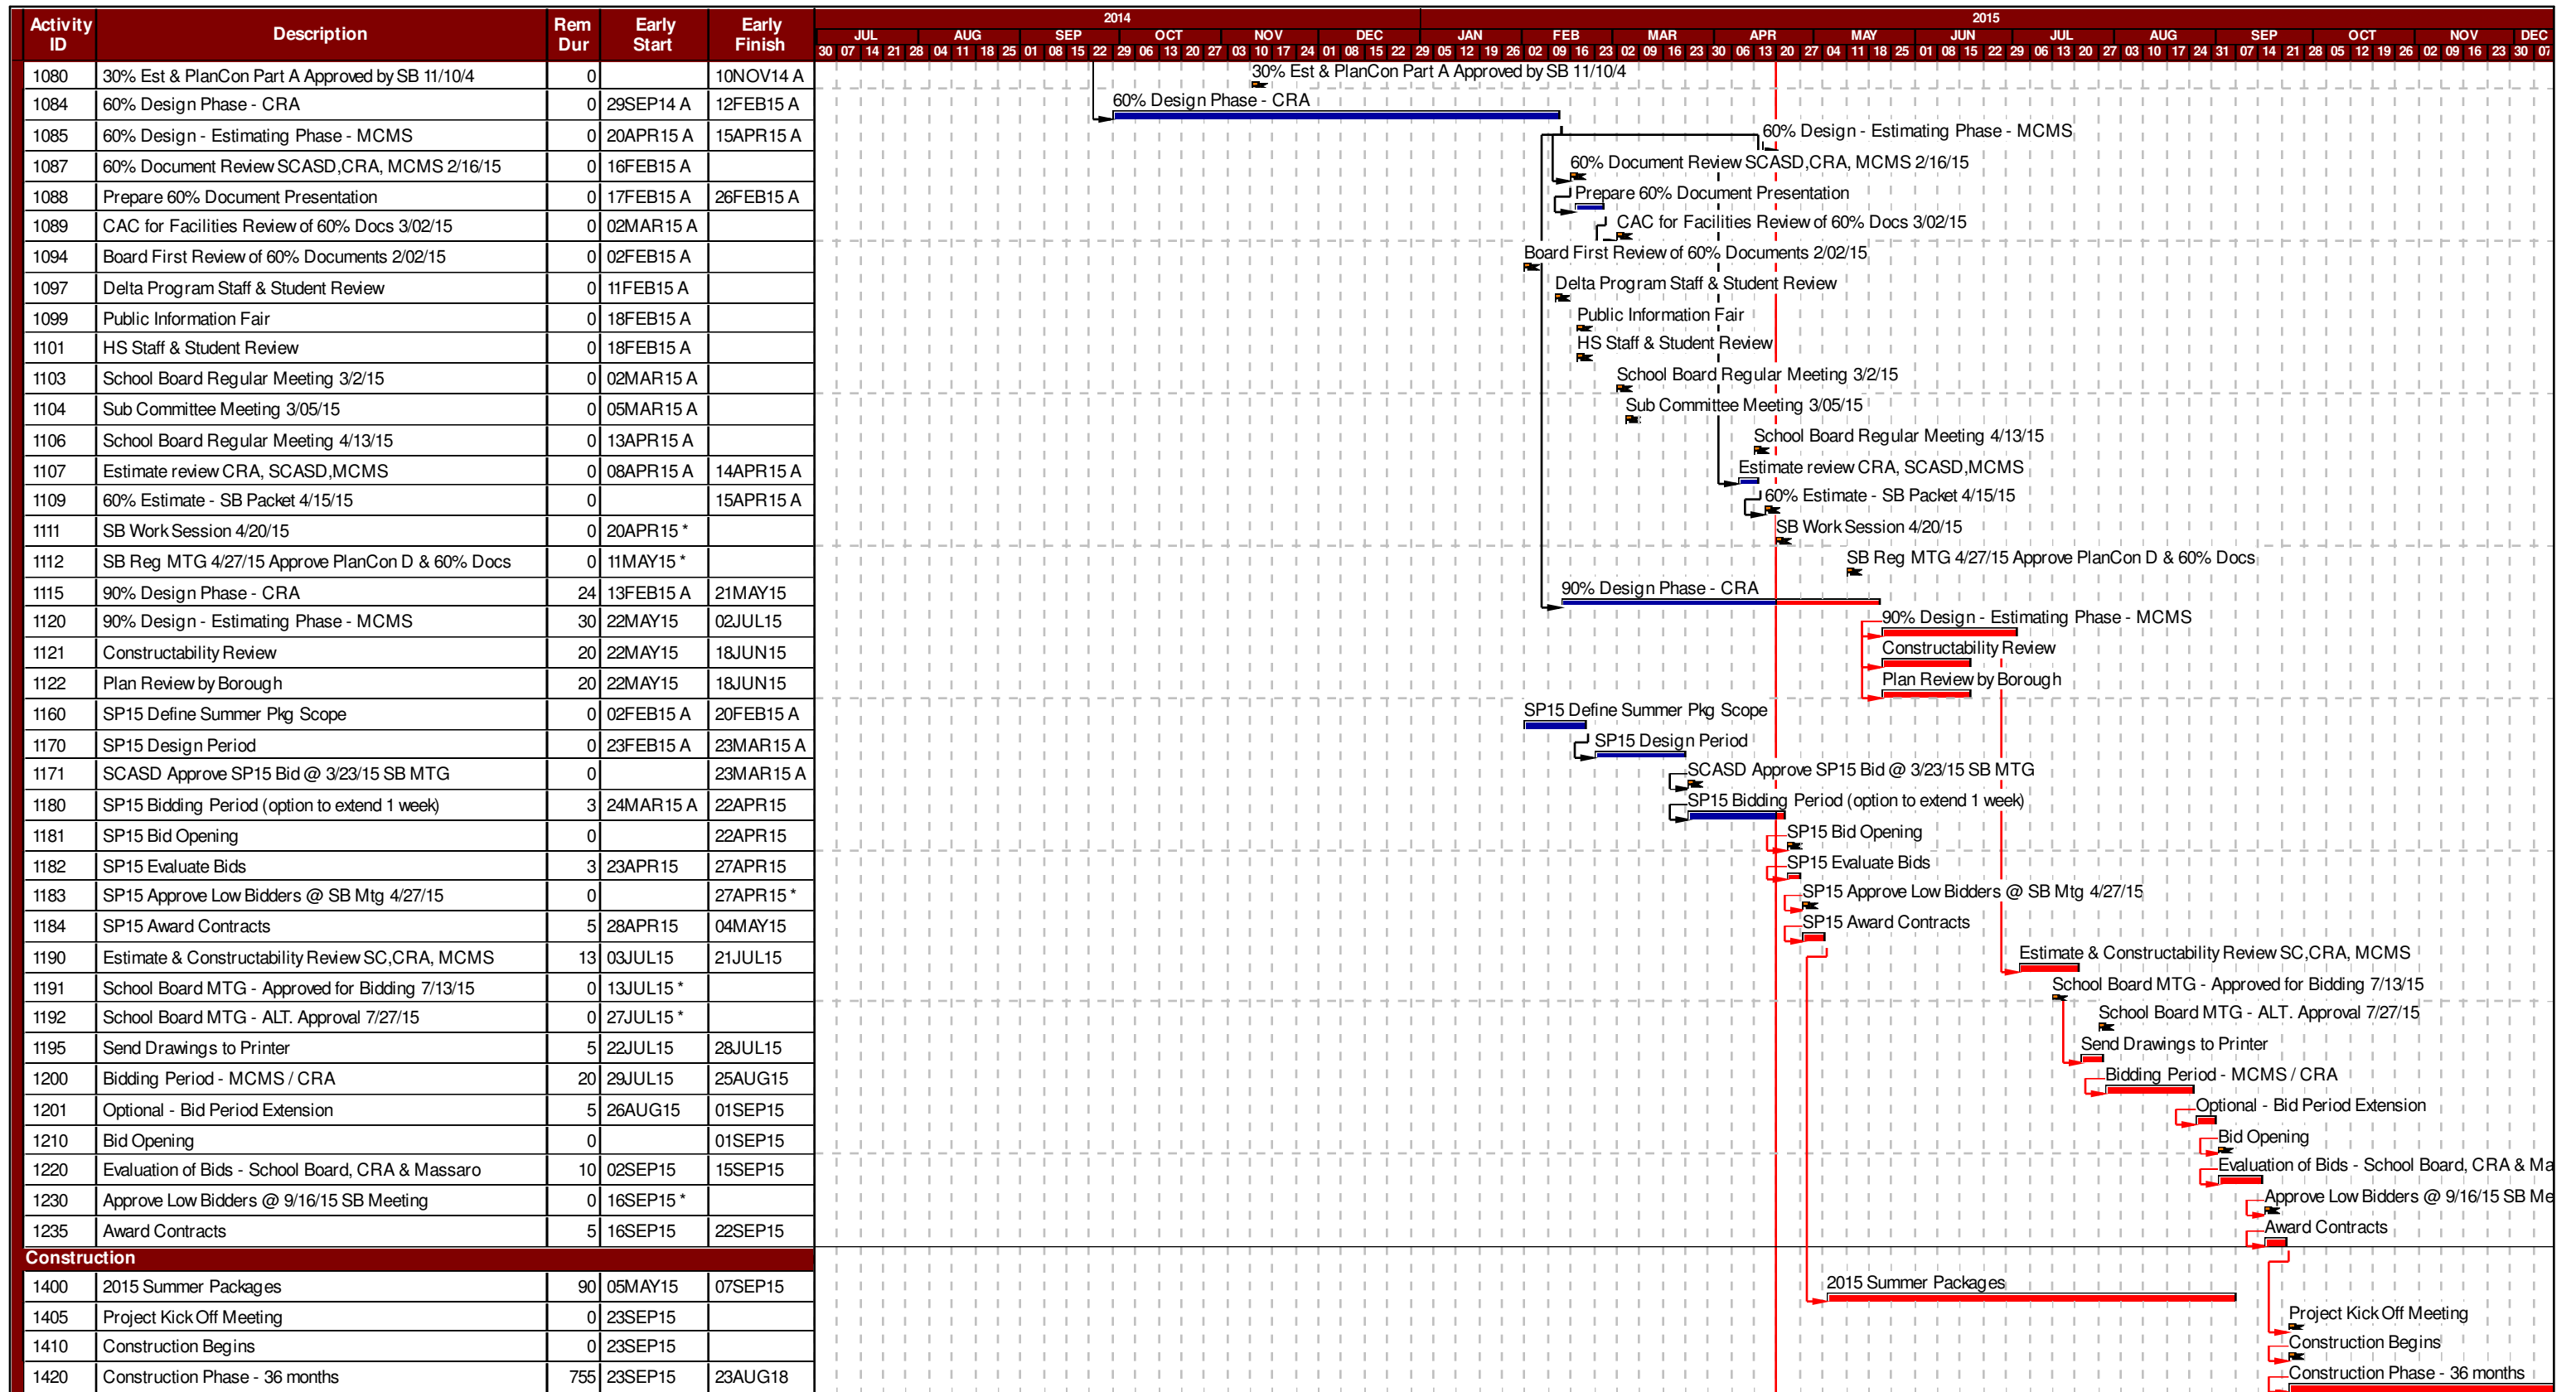

Draft Schedule
Run Date 04/22/15

Massaro CM Services, LLC
State College High School

| | | |
|---------------------------|---------|------------------------|
| Start date | 07JUL14 | Early bar |
| Finish date | 23AUG18 | Progress bar |
| Data date | 20APR15 | Critical bar |
| Run date | 22APR15 | Summary bar |
| Page number | 1A | Start milestone point |
| | | Finish milestone point |
| © Primavera Systems, Inc. | | |

Massaro CM Services, LLC
State College High School

| | | |
|---------------------------|---------|------------------------|
| Start date | 07JUL14 | Early bar |
| Finish date | 23AUG18 | Progress bar |
| Data date | 20APR15 | Critical bar |
| Run date | 22APR15 | Summary bar |
| Page number | 2A | Start milestone point |
| | | Finish milestone point |
| © Primavera Systems, Inc. | | |