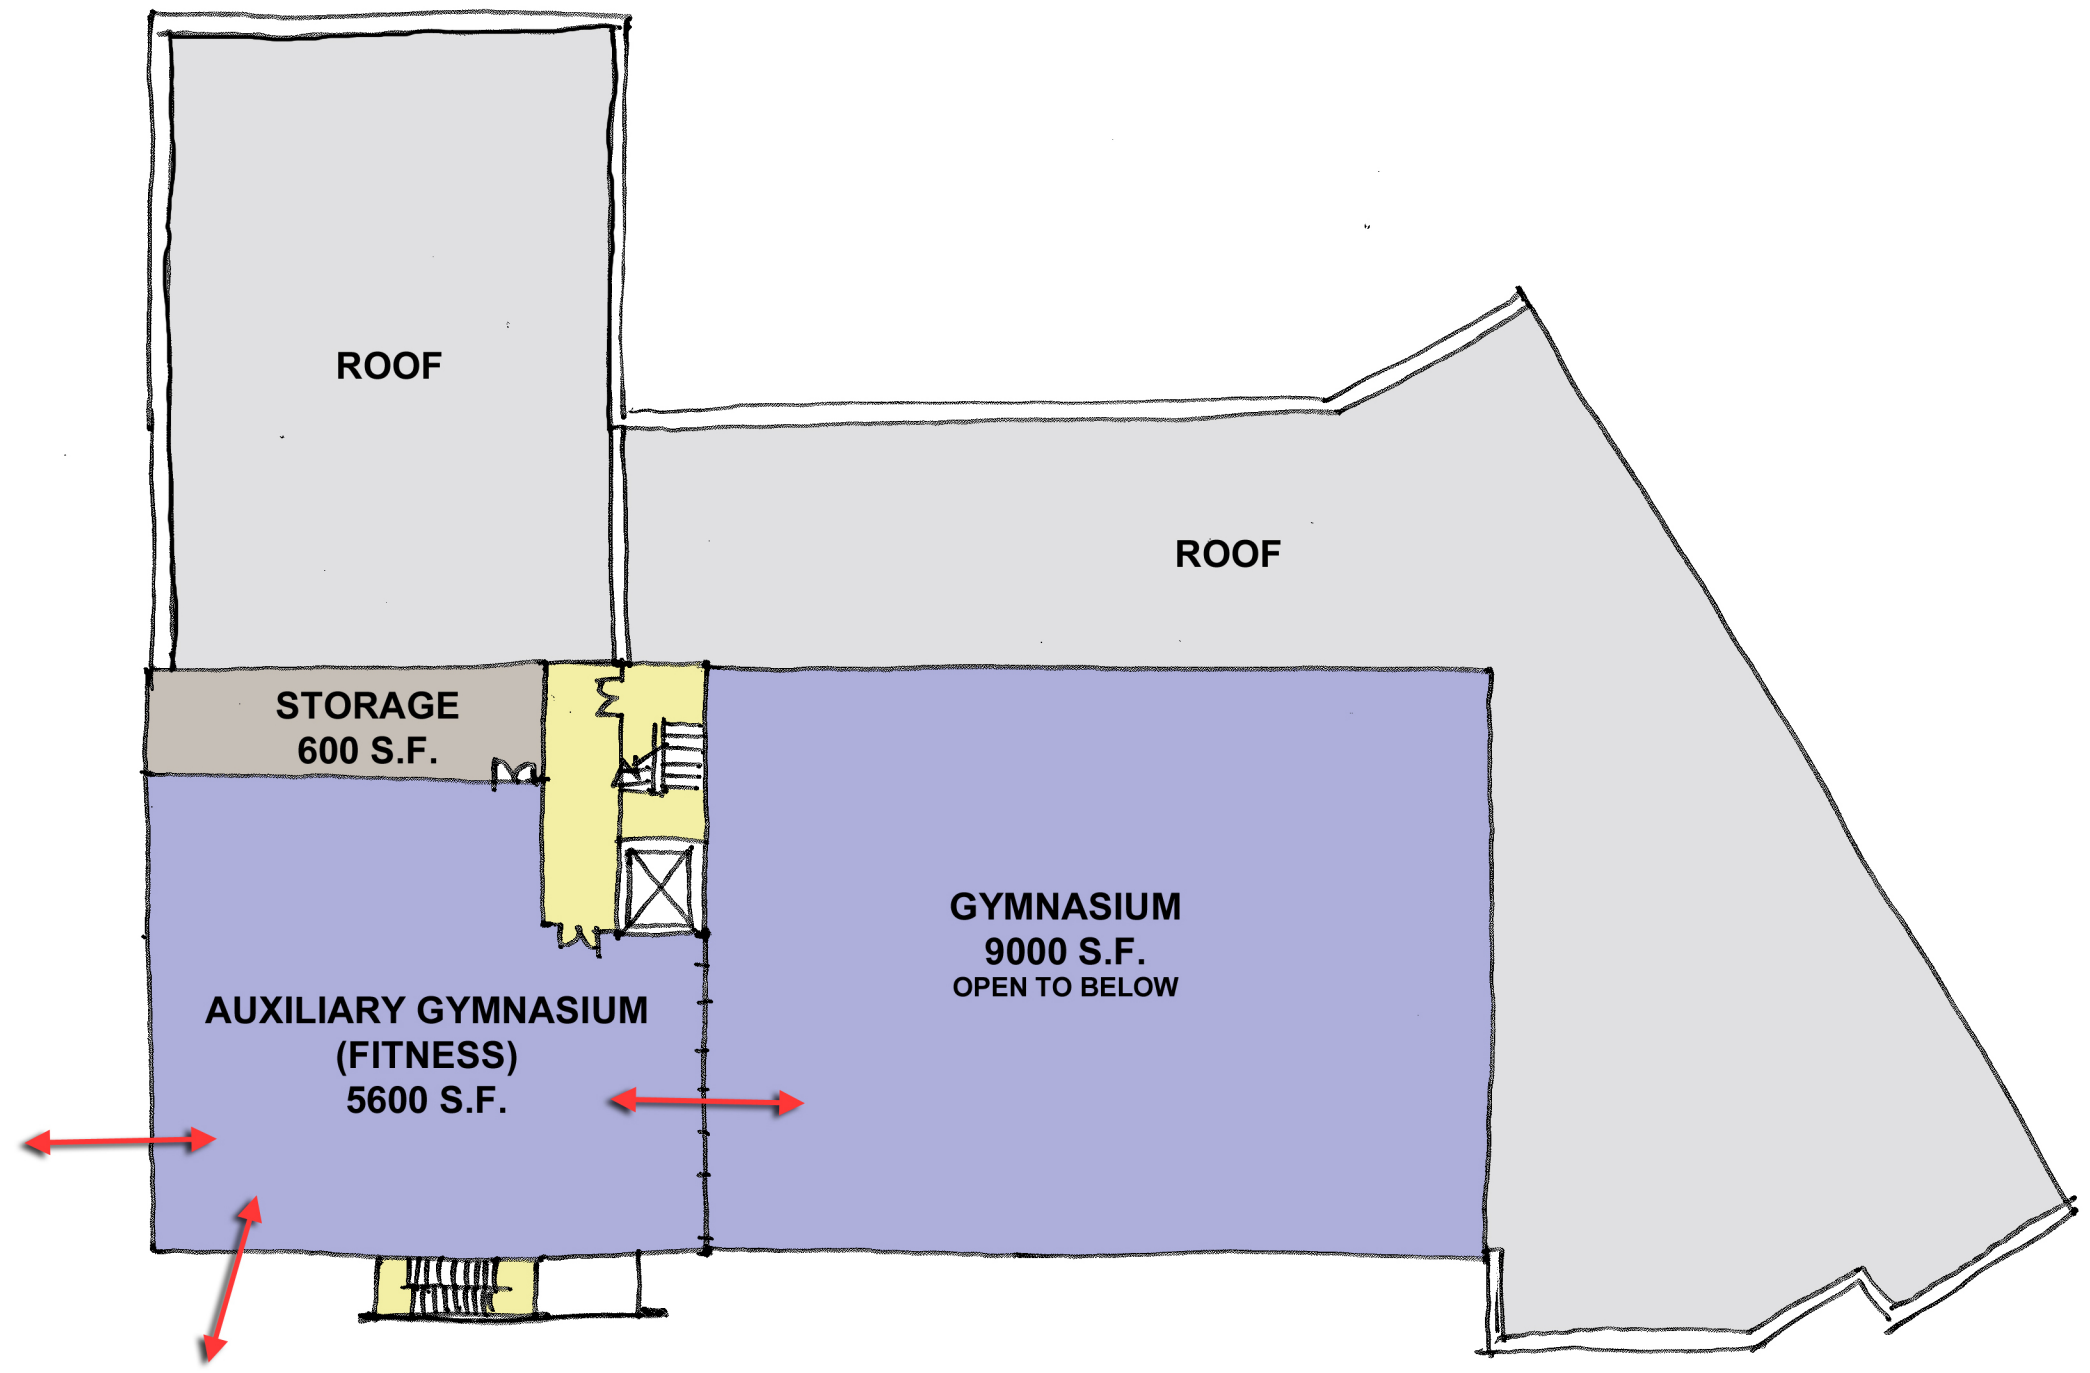

COURTYARD

AUXILIARY GYM  
5300 S.F.  
OPEN TO BELOW

OPEN TO BELOW

STORAGE

TRAINING ROOM

OFF.

FACULTY

TLT.

STORAGE

BLEACHERS

ADMINISTRATION

SECOND FLOOR

CRABTREE ROHRBAUGH AND ASSOCIATES ARCHITECTS  
401 EAST WINDING HILL ROAD  
MECHANICSBURG PENNSYLVANIA 17055

↔ VIEWS/ VISUAL CONNECTION

THIRD FLOOR