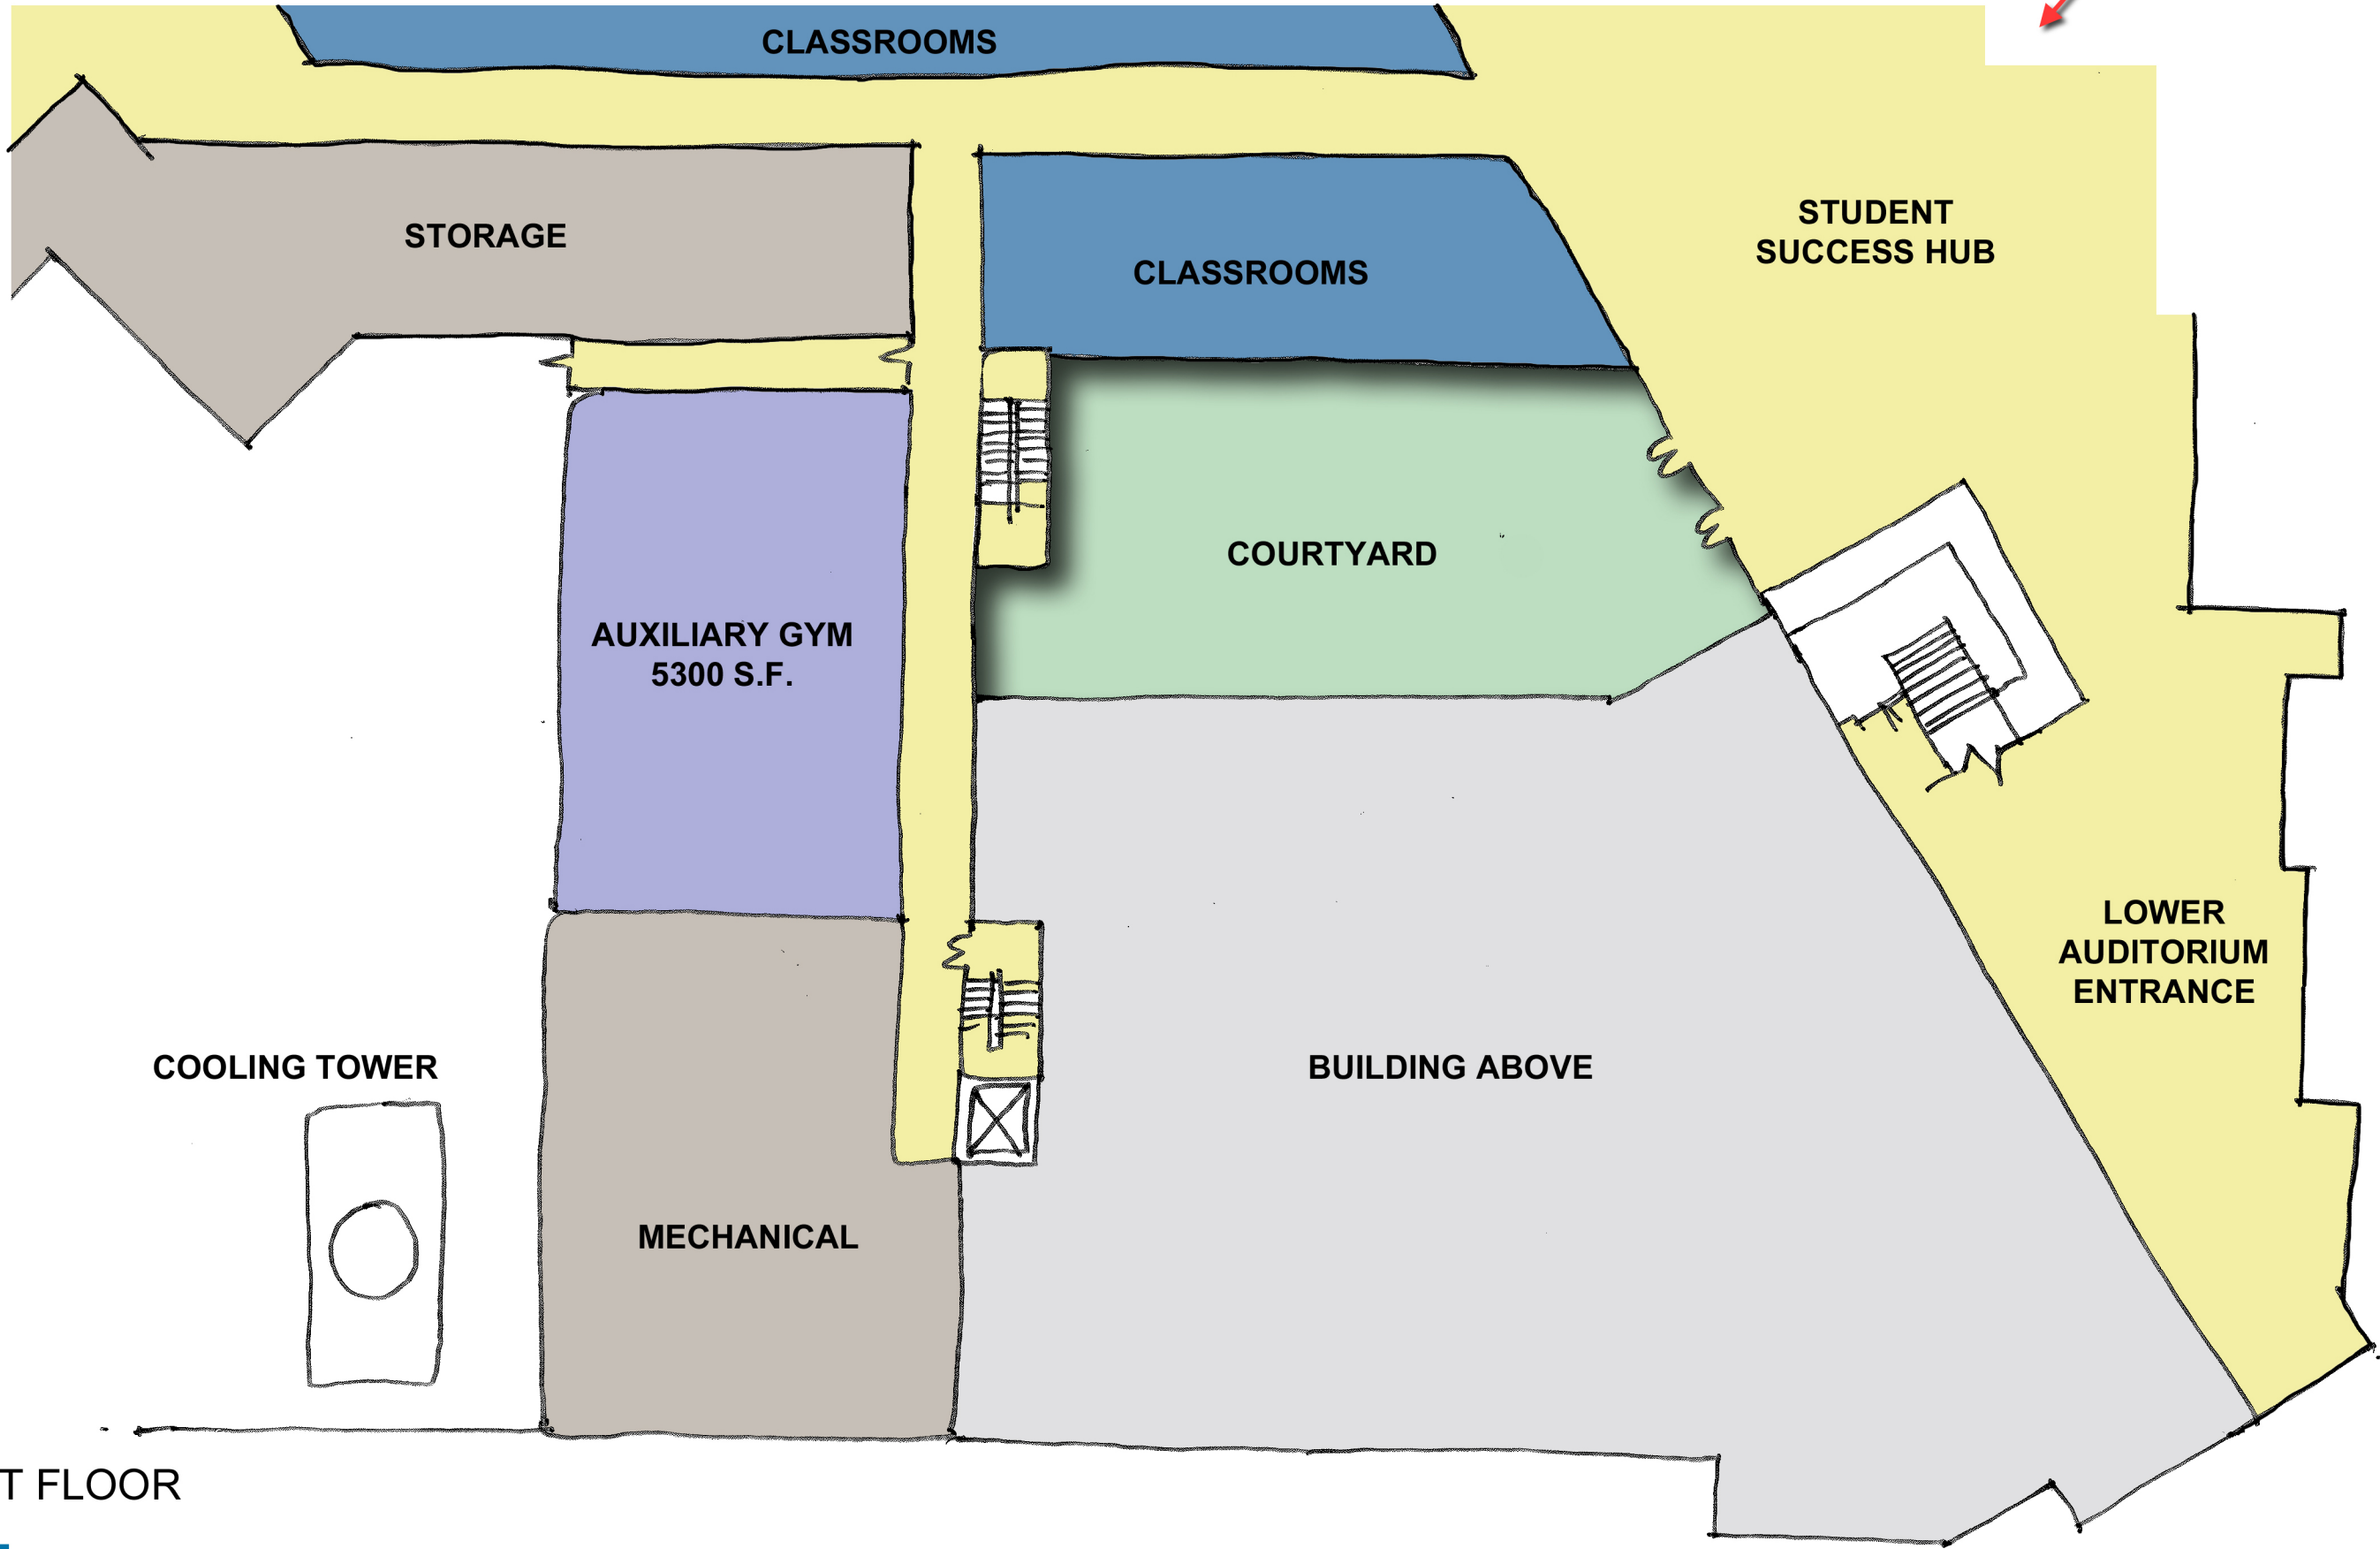

↖  
VIEWS/ VISUAL CONNECTION

FIRST FLOOR

CRABTREE ROHRBAUGH AND ASSOCIATES ARCHITECTS  
401 EAST WINDING HILL ROAD  
MECHANICSBURG PENNSYLVANIA 17055

↑ VIEWS/ VISUAL CONNECTION

ROOF

STUDENT SUCCESS HUB  
OPEN TO BELOW

COURTYARD

AUXILIARY GYM  
5300 S.F.  
OPEN TO BELOW

OPEN TO BELOW

STORAGE

TRAINING ROOM

OFF.

FACULTY

TLT.

TLT.

LOBBY

UPPER AUDITORIUM ENTRANCE

LOCKER ROOM

BLEACHERS

GYMNASIUM  
9000 S.F.

TLT. TLT.

LOCKER ROOM