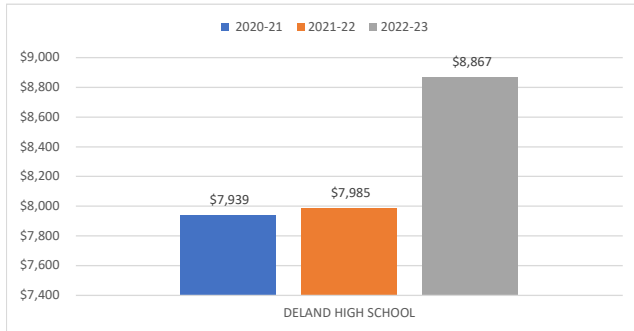

**VOLUSIA COUNTY SCHOOL DISTRICT
2022-23 GRAPHICS FOR SCHOOL DISTRICT FISCAL TRANSPARENCY**

DELAND HIGH SCHOOL

FTE PER INSTRUCTIONAL PERSONNEL

FTE PER ADMINISTRATIVE PERSONNEL

TOTAL OPERATING EXPENDITURE PER FTE