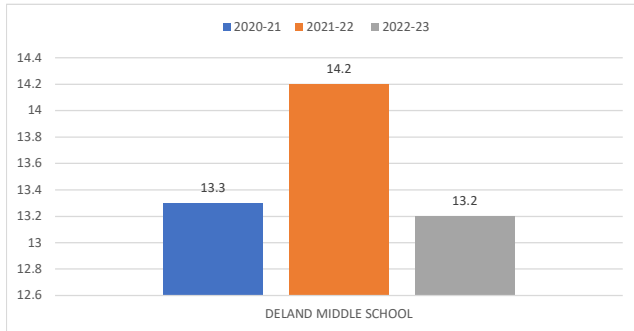

**VOLUSIA COUNTY SCHOOL DISTRICT
2022-23 GRAPHICS FOR SCHOOL DISTRICT FISCAL TRANSPARENCY**

DELAND MIDDLE SCHOOL

FTE PER INSTRUCTIONAL PERSONNEL

FTE PER ADMINISTRATIVE PERSONNEL

TOTAL OPERATING EXPENDITURE PER FTE