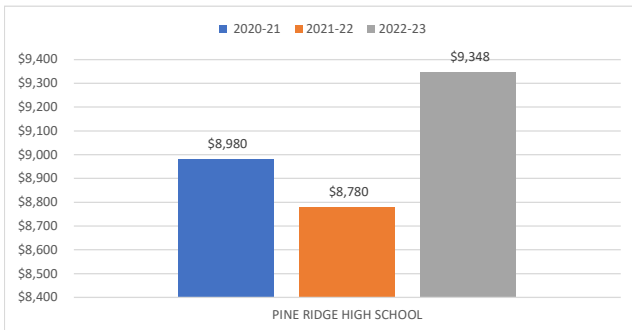

**VOLUSIA COUNTY SCHOOL DISTRICT
2022-23 GRAPHICS FOR SCHOOL DISTRICT FISCAL TRANSPARENCY**

PINE RIDGE HIGH SCHOOL

FTE PER INSTRUCTIONAL PERSONNEL

FTE PER ADMINISTRATIVE PERSONNEL

TOTAL OPERATING EXPENDITURE PER FTE