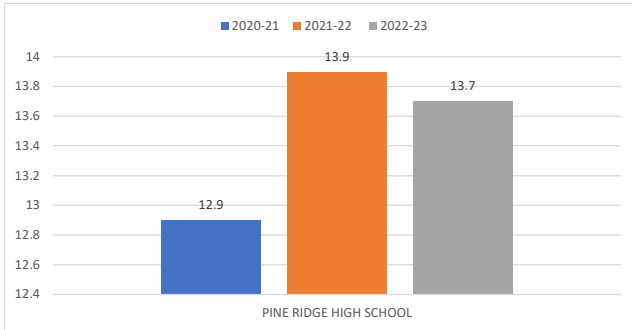

**VOLUSIA COUNTY SCHOOL DISTRICT
2022-23 GRAPHICS FOR SCHOOL DISTRICT FISCAL TRANSPARENCY**

PINE RIDGE HIGH SCHOOL

FTE PER INSTRUCTIONAL PERSONNEL

FTE PER ADMINISTRATIVE PERSONNEL

TOTAL OPERATING EXPENDITURE PER FTE