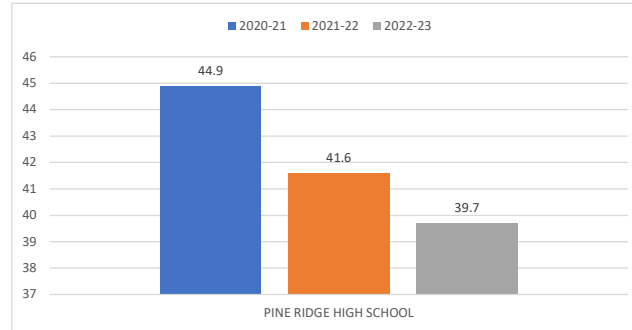

**VOLUSIA COUNTY SCHOOL DISTRICT
2022-23 GRAPHICS FOR SCHOOL DISTRICT FISCAL TRANSPARENCY**

PINE RIDGE HIGH SCHOOL

FTE PER INSTRUCTIONAL PERSONNEL

FTE PER ADMINISTRATIVE PERSONNEL

TOTAL OPERATING EXPENDITURE PER FTE