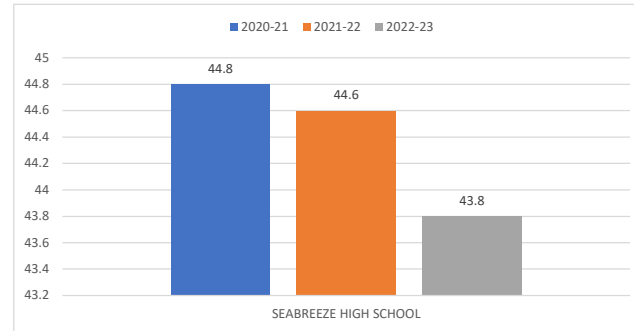

**VOLUSIA COUNTY SCHOOL DISTRICT
2022-23 GRAPHICS FOR SCHOOL DISTRICT FISCAL TRANSPARENCY**

SEABREEZE HIGH SCHOOL

FTE PER INSTRUCTIONAL PERSONNEL

FTE PER ADMINISTRATIVE PERSONNEL

TOTAL OPERATING EXPENDITURE PER FTE