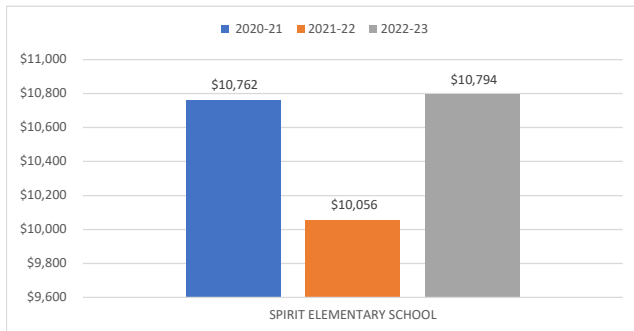

**VOLUSIA COUNTY SCHOOL DISTRICT
2022-23 GRAPHICS FOR SCHOOL DISTRICT FISCAL TRANSPARENCY**

SPIRIT ELEMENTARY SCHOOL

FTE PER INSTRUCTIONAL PERSONNEL

FTE PER ADMINISTRATIVE PERSONNEL

TOTAL OPERATING EXPENDITURE PER FTE