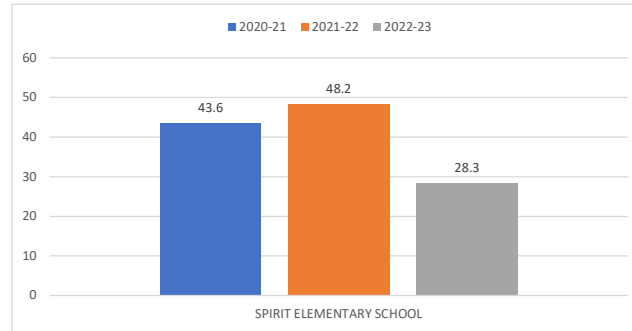

**VOLUSIA COUNTY SCHOOL DISTRICT
2022-23 GRAPHICS FOR SCHOOL DISTRICT FISCAL TRANSPARENCY**

SPIRIT ELEMENTARY SCHOOL

FTE PER INSTRUCTIONAL PERSONNEL

FTE PER ADMINISTRATIVE PERSONNEL

TOTAL OPERATING EXPENDITURE PER FTE