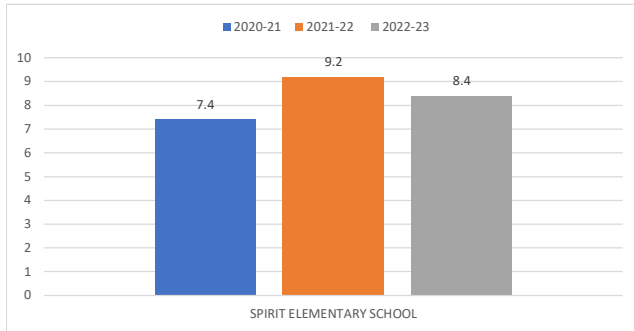

**VOLUSIA COUNTY SCHOOL DISTRICT
2022-23 GRAPHICS FOR SCHOOL DISTRICT FISCAL TRANSPARENCY**

SPIRIT ELEMENTARY SCHOOL

FTE PER INSTRUCTIONAL PERSONNEL

FTE PER ADMINISTRATIVE PERSONNEL

TOTAL OPERATING EXPENDITURE PER FTE