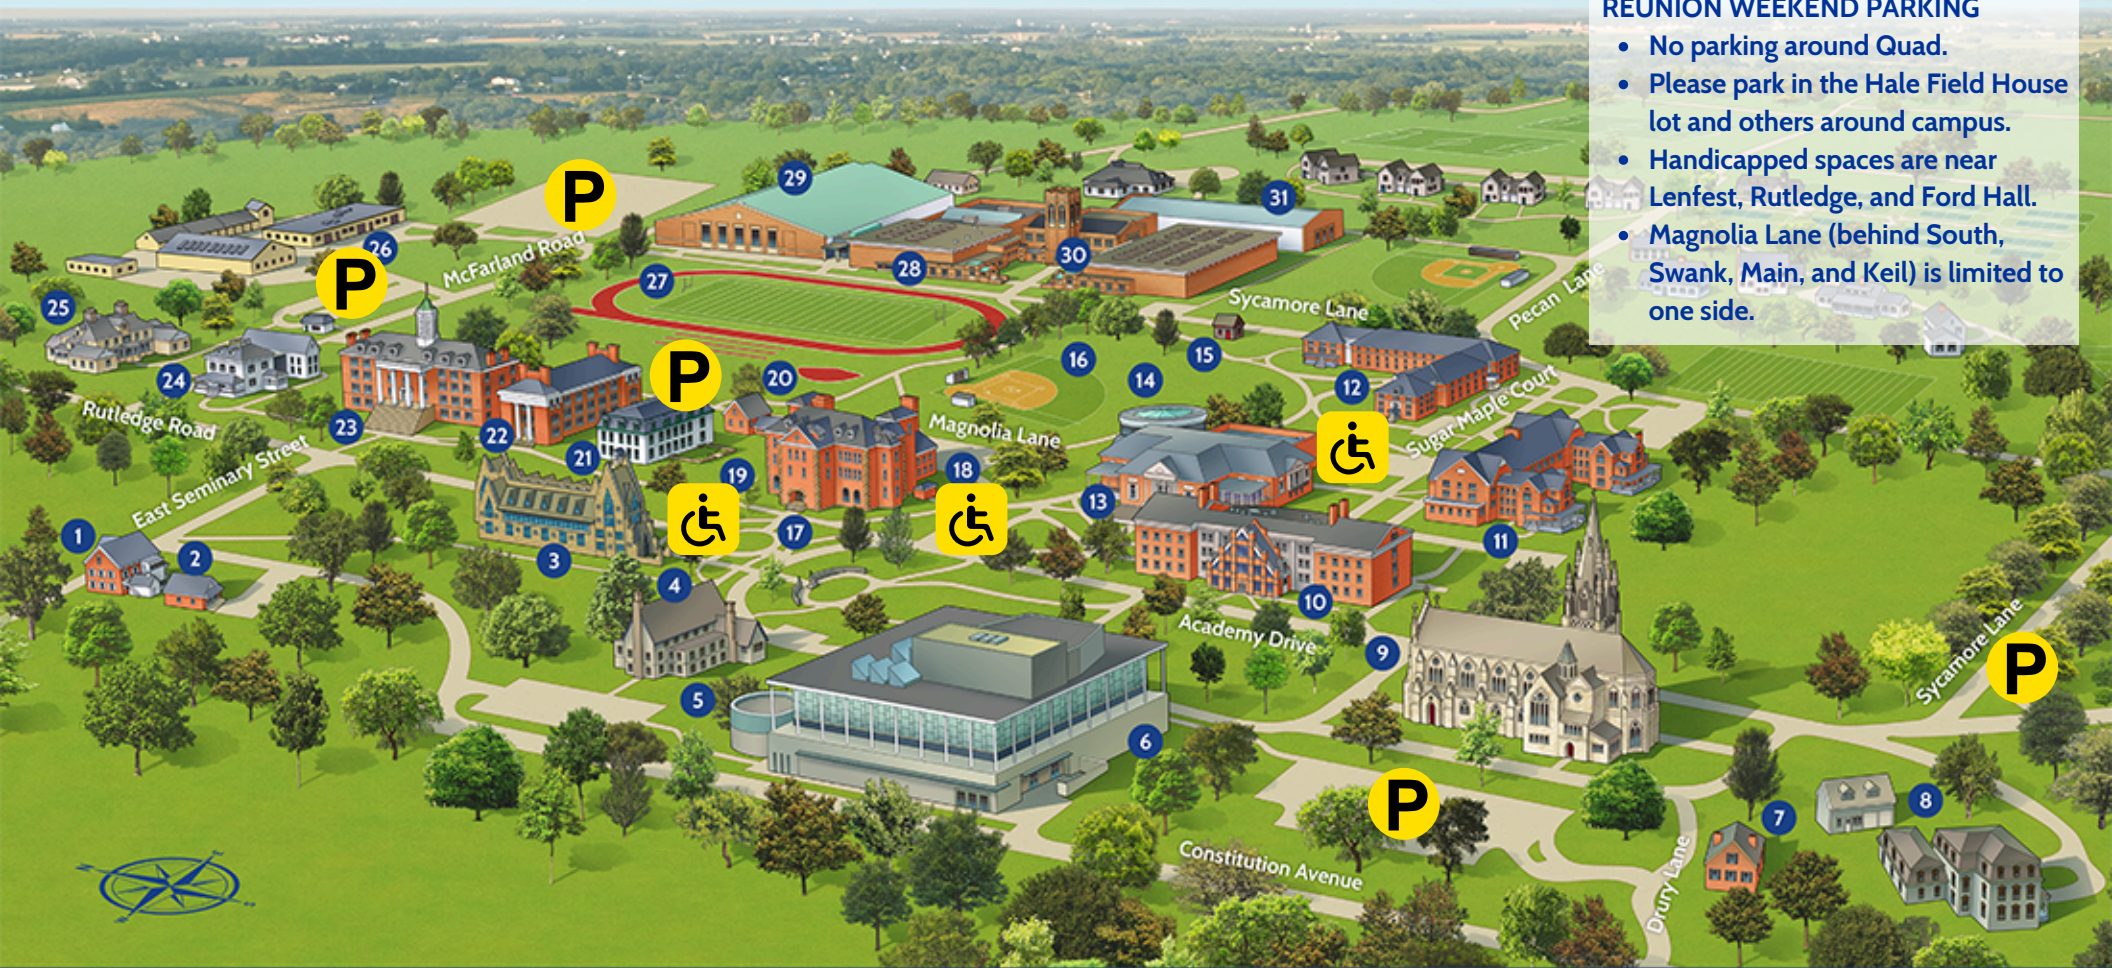

# MERCERSBURG ACADEMY

**REUNION WEEKEND PARKING**

- No parking around Quad.
- Please park in the Hale Field House lot and others around campus.
- Handicapped spaces are near Lenfest, Rutledge, and Ford Hall.
- Magnolia Lane (behind South, Swank, Main, and Keil) is limited to one side.

- 1. Davenport College Counseling Center at Landis House
- 2. Campus Safety Office
- 3. Lenfest Hall (Library)
- 4. Traylor Hall (Admission)
- 5. Boys' Garden
- 6. Burgin Center for the Arts

- 7. Faculty Home
- 8. Culbertson House
- 9. Irvine Memorial Chapel
- 10. Irvine Hall
- 11. Tippetts Hall
- 12. Fowle Hall
- 13. Ford Hall

- 14. Simon Student Center
- 15. James Buchanan Cabin
- 16. Spider Field
- 17. Keil Hall/Edwards Room
- 18. Rutledge Hall
- 19. Commencement Platform
- 20. McFadden Model Railroad Museum

- 21. South Cottage
- 22. Swank Hall
- 23. Main Hall
- 24. Prentiss Alumni and Parent Center at North Cottage
- 25. 1893 House
- 26. Facilities Office

- 27. Curran Track/Football Field
- 28. Goldthorpe Athletic Complex
- 29. Hale Field House
- 30. Nolde Gymnasium
- 31. Lloyd Aquatic Center