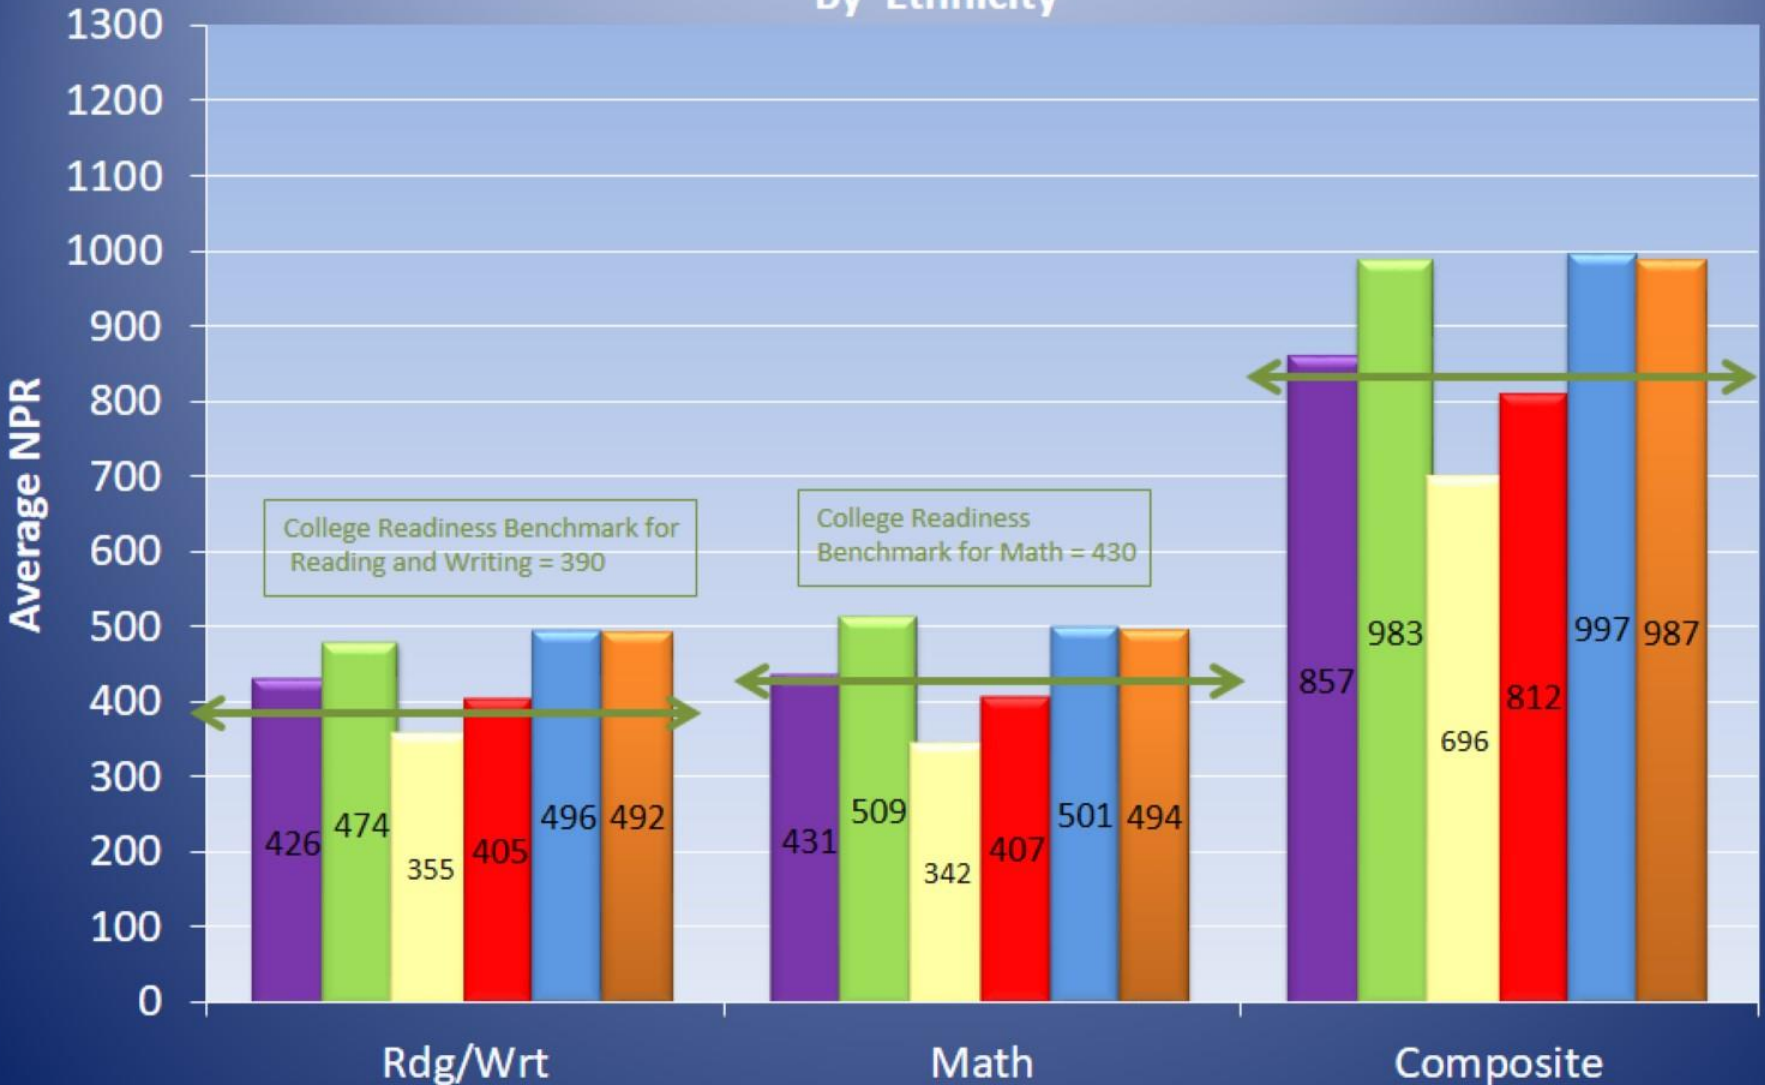

By Gender

Class of 2026

Average Freshman PSAT Scores - Overall

By Ethnicity

Legend: Total (purple), Asian (green), AfrAmer (yellow), Hisp (red), White (blue), Other (orange)