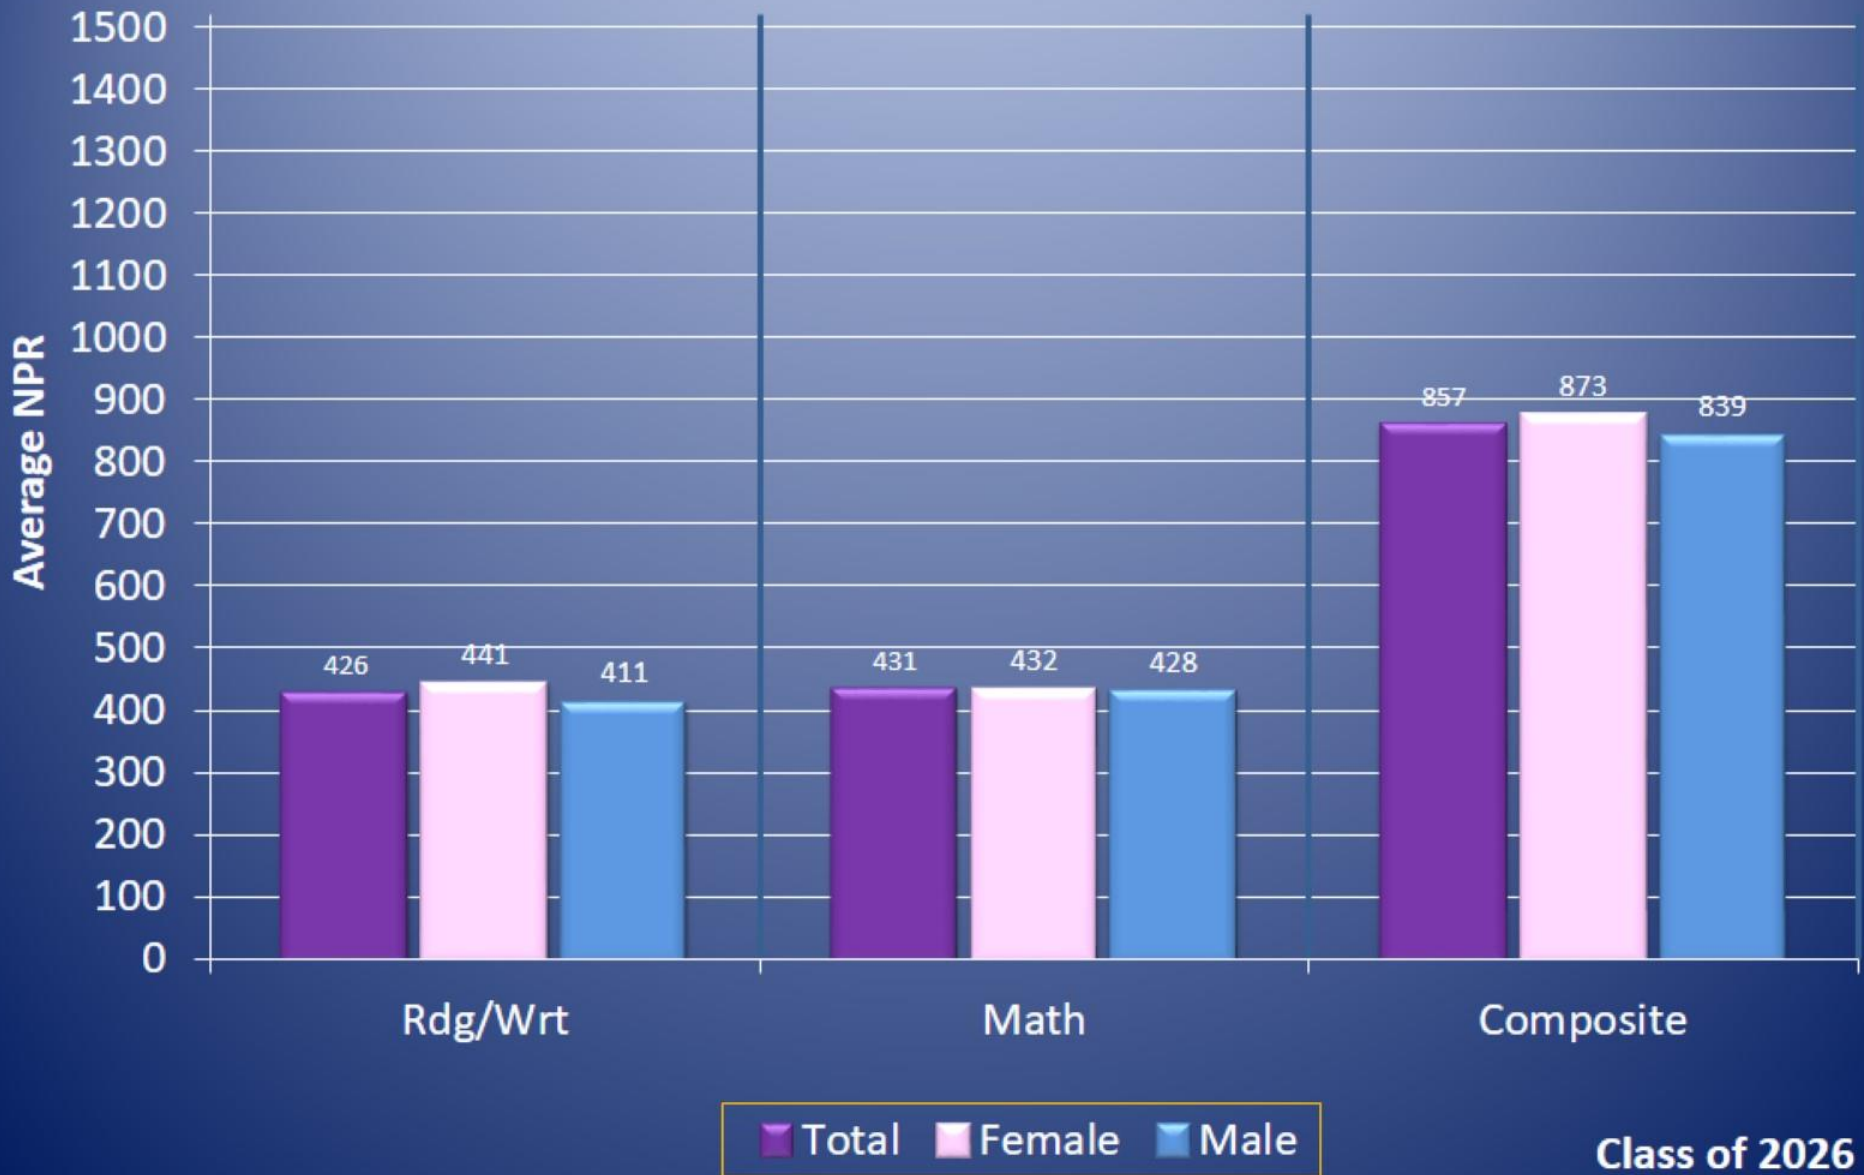

Average Freshman Grade PSAT Scores - Overall

By Gender