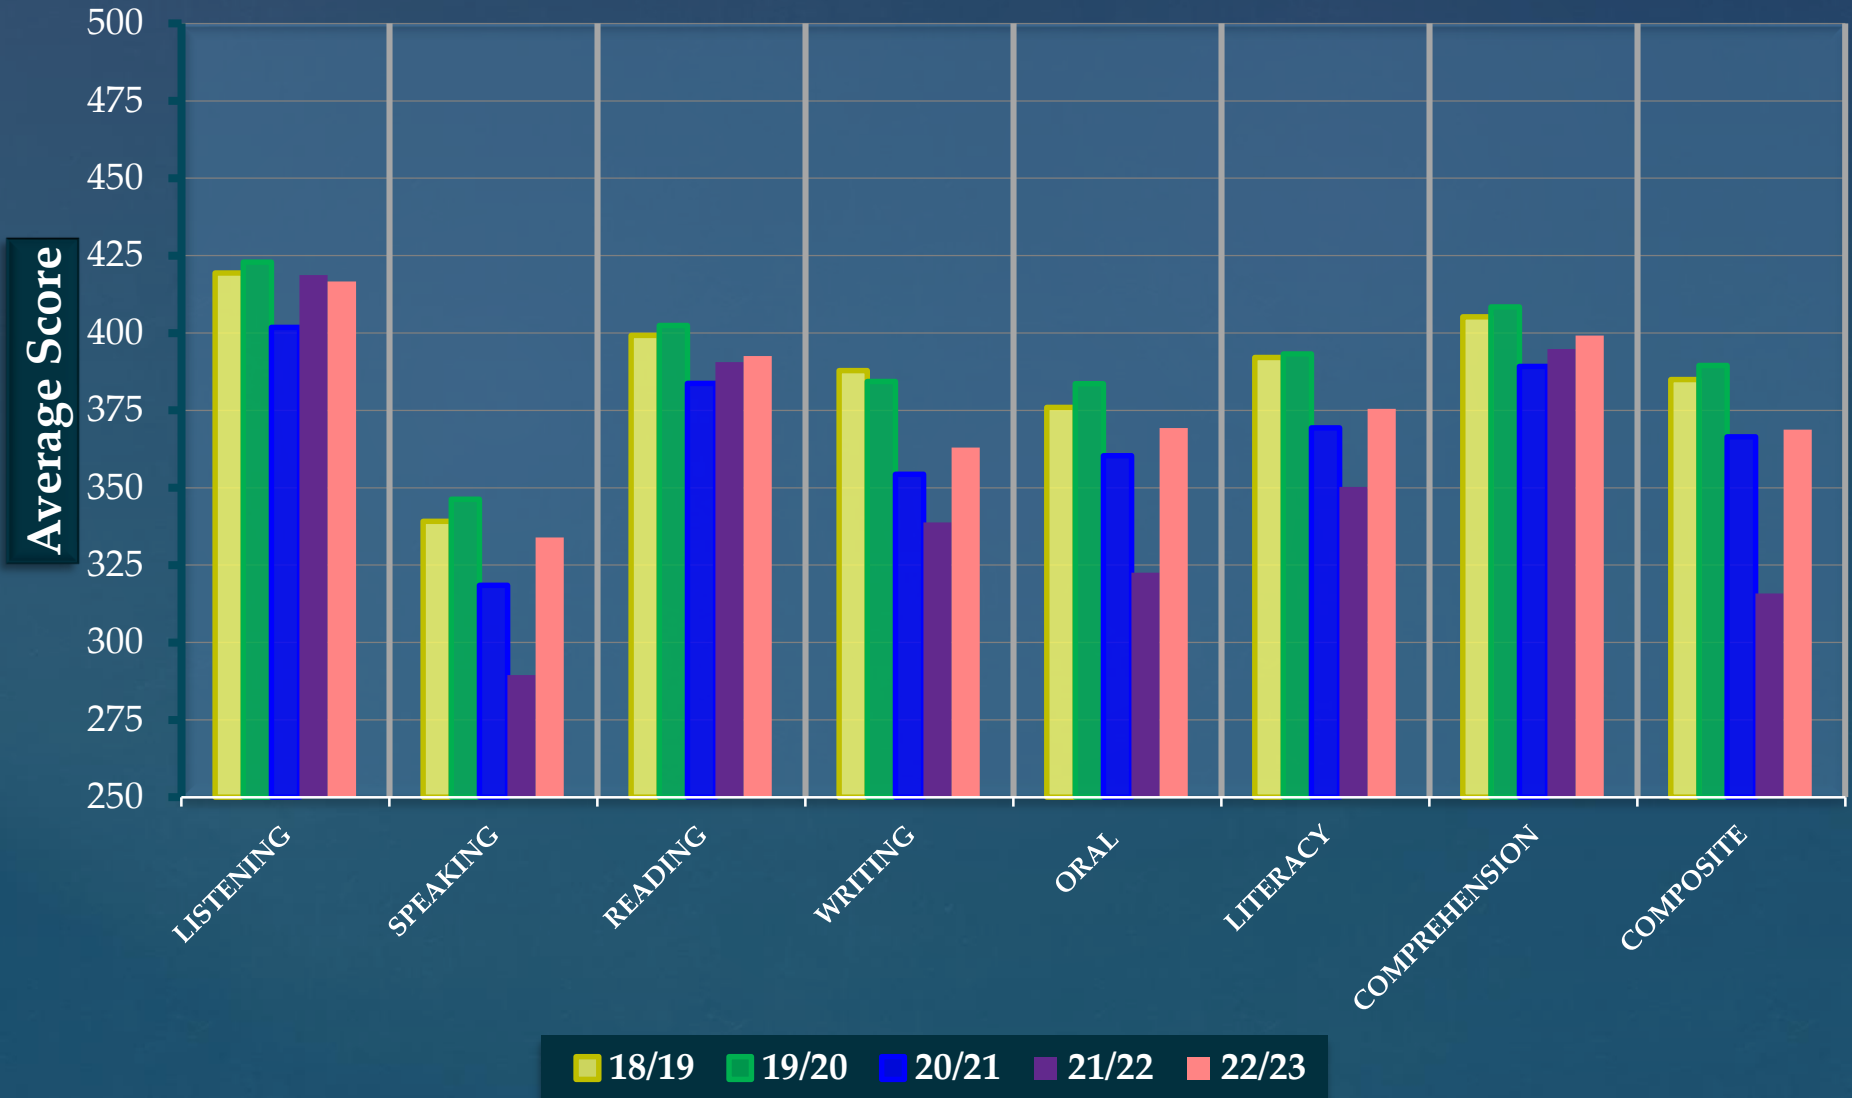

ACCESS RESULTS

{ School Year 2022-2023

Access 2023 – Score Comparison

School Year 2018-2023

Access Level

New* Students 18/19 to 22/23