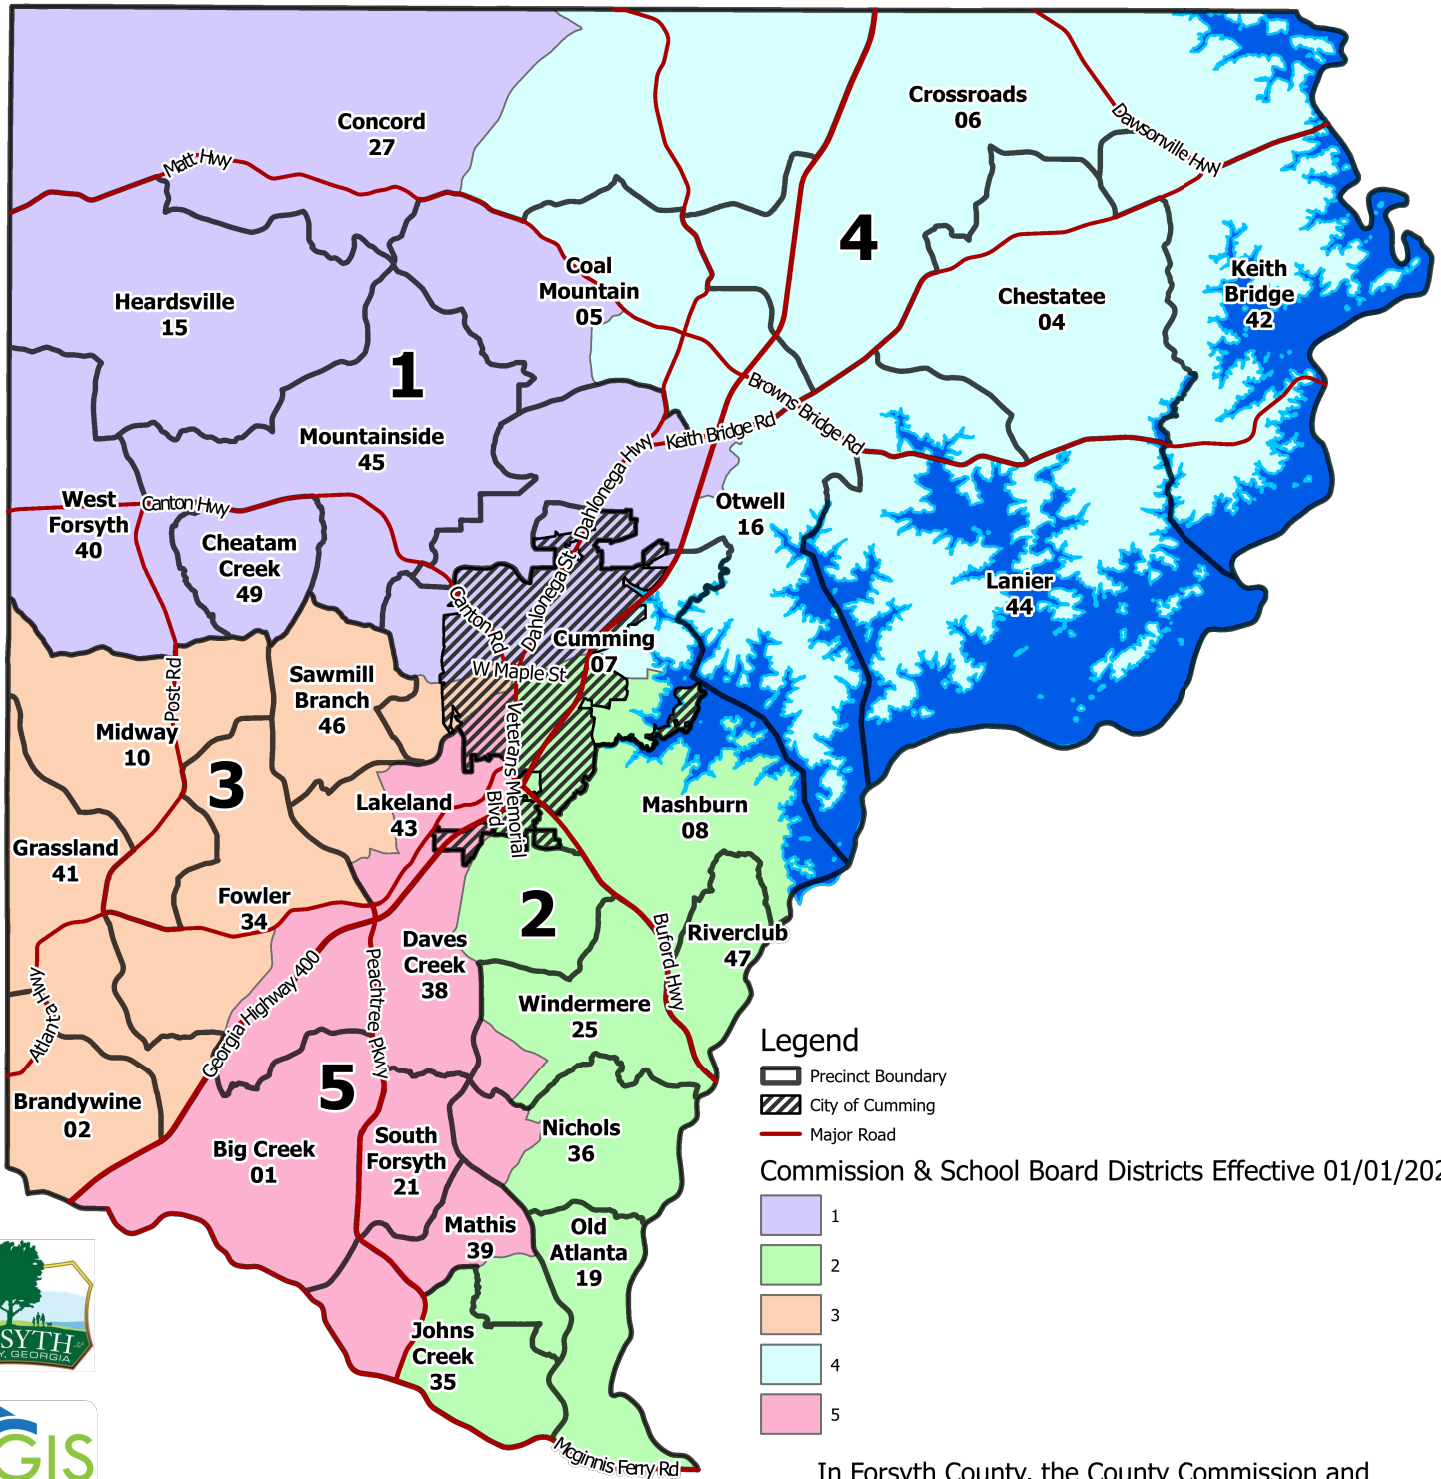

Commission and Board of Education Districts

Forsyth County, GA

Precincts and Polling Places Effective for the 2022 Election Cycle

Commission & School Board Districts Effective January 1, 2023

Legend

- Precinct Boundary
- City of Cumming
- Major Road

Commission & School Board Districts Effective 01/01/2023

- 1
- 2
- 3
- 4
- 5

In Forsyth County, the County Commission and Board of Education District lines are the same.

The information included on this map has been compiled by Forsyth County staff from a variety of sources and is subject to change without notice. Forsyth County makes no representations or warranties, express or implied, as to accuracy, completeness, timeliness, or rights to the use of such information. Forsyth County shall not be liable for any general, special, indirect, incidental, or consequential damages including, but not limited to, lost revenues or lost profits resulting from the use or misuse of the information contained on this map. Any sale of this map or information on this map is prohibited except by written permission of Forsyth County.

Coordinate System:
State Plane, Georgia West FIPS 1002
Feet - U.S. Survey
Projection:
Transverse Mercator
Datum:
North American Datum of 1983

0 1.5 3 Miles

Elections Office

1201 Sawnee Dr
Cumming, GA 30040
(770) 781-2118
www.forsythco.com/vote

The Elections Office is open for Advance Voting for every countywide election.