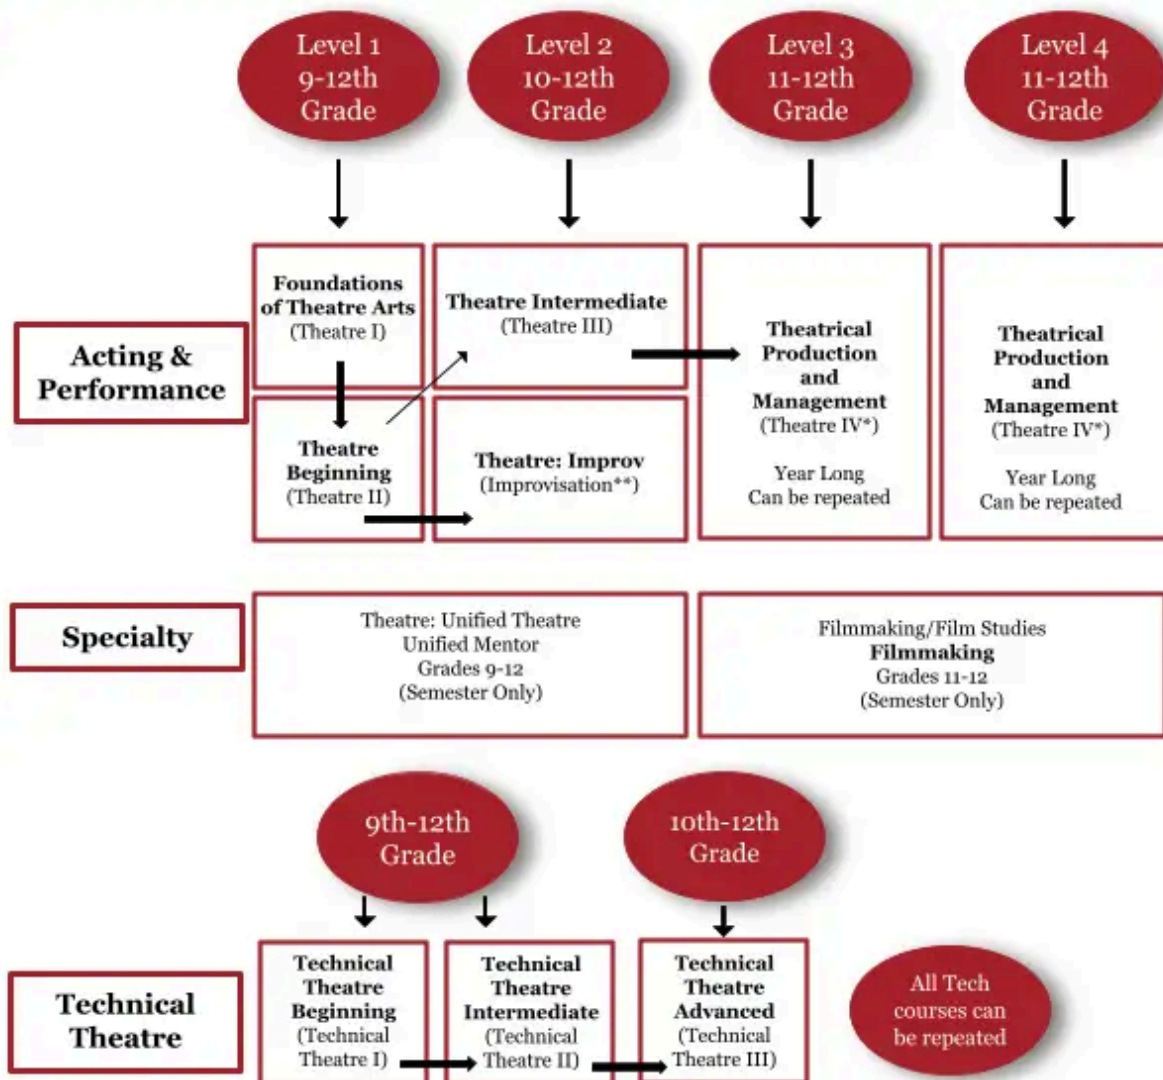

CSH Theatre Arts Flowchart

All courses are semester-long with the exception of Theatre IV, which is a year long course.

* Audition Required. See www.cshtheatre.org for more details. Rotating curriculum - new coursework each year!

** Must take **Foundations of Theatre Arts** and **Theatre Beginning**