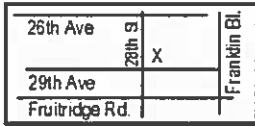

Century Chapel CME
 2801 29th Avenue
 Sacramento, CA 95820
 Cross Streets: Corner of 29th Ave. and 28th St. near Franklin Blvd.

Del Paso Church of God
 4039 Balsam St.
 Sacramento, CA 95838
 Cross Streets: Balsam St. at North Ave., west of Marysville Blvd.