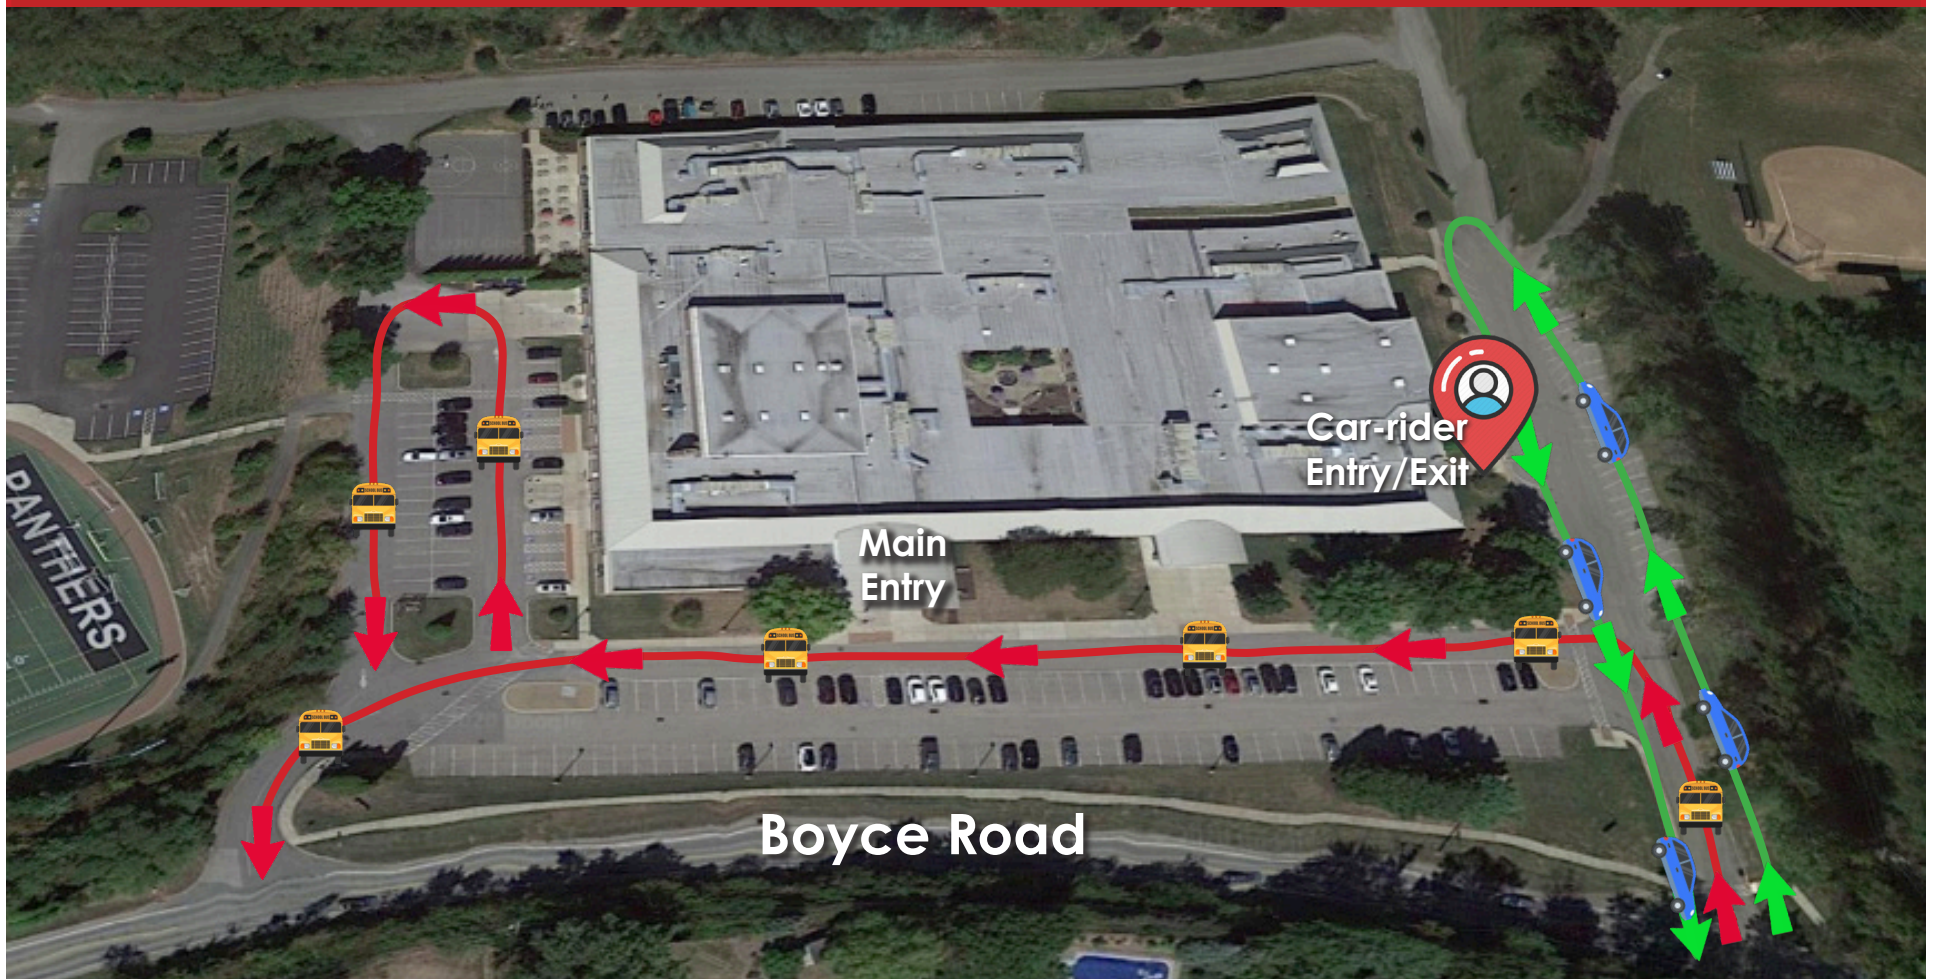

Boyce Middle School

Student Drop-off & Pick-up

Dr. Dan O'Rourke, Principal: dorourke@uscsd.k12.pa.us
Dr. Christine Mussomeli, Asst. Principal: cmussomeli@uscsd.k12.pa.us
412-833-1600 ext. 5003

- Morning Drop-off: Arrive between 8:40-8:50 a.m.
- Homeroom begins at 8:55 a.m.
- Afternoon Pick-Up: Dismissal begins at 3:35 p.m.
- Drivers should arrive no earlier than 3:30 p.m.
- Drivers must stay in their vehicles during drop-off and pick-up