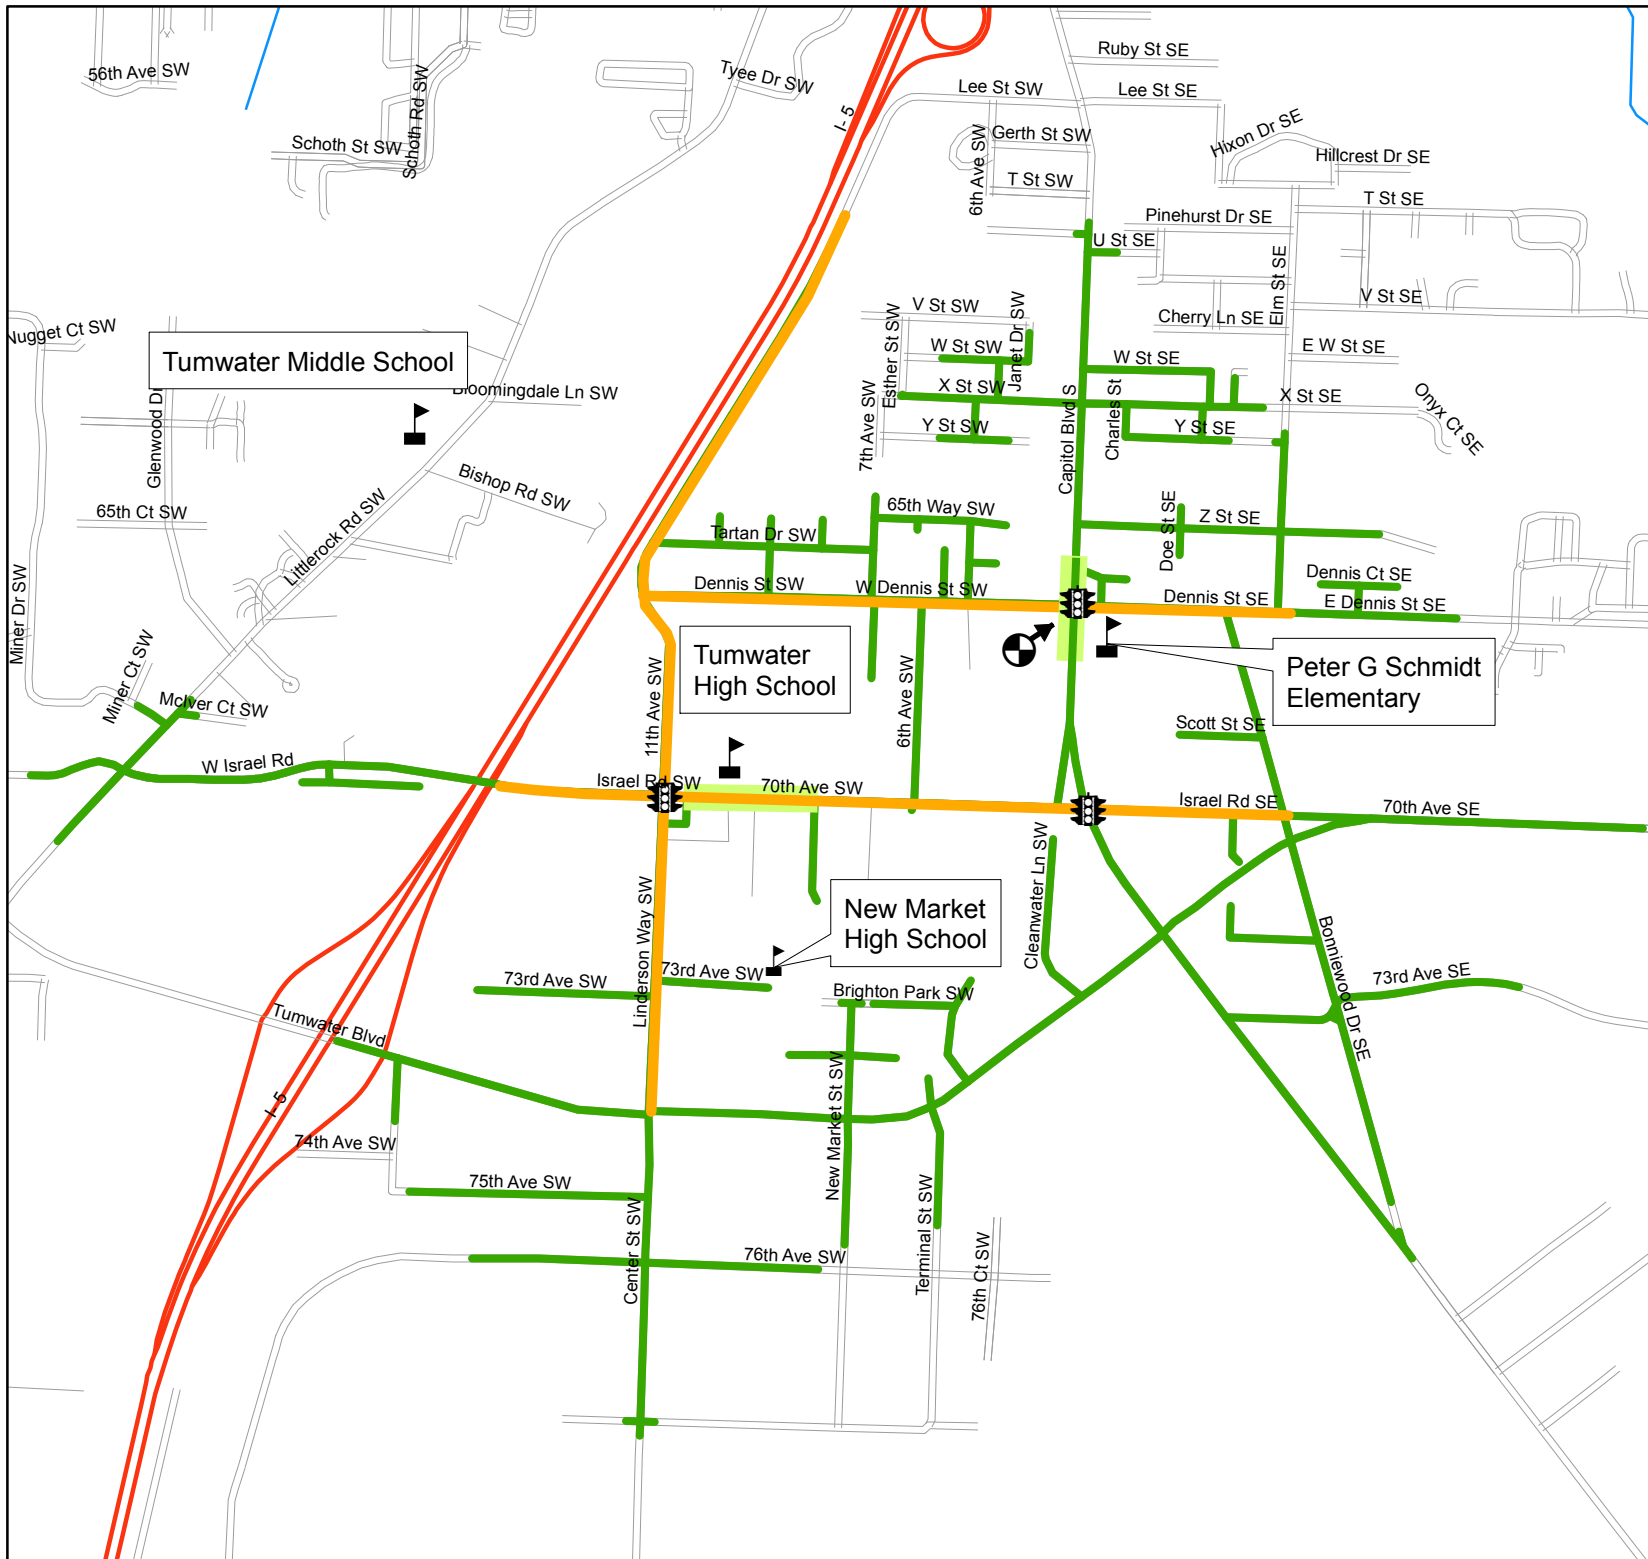

School Walk Route

Tumwater High School

Date: November 2011

- School
- Within 1 Mile of School
- Walk Route
- School Speed Zone
- Crossing Guard
- Highway
- Local Roadway
- Other Roadway
- Traffic Light

Identified routes are marked in gold. Small children should be accompanied by adults and all pedestrians should follow the attached safety tips.

Map approved by:

Name _____

Date of approval _____