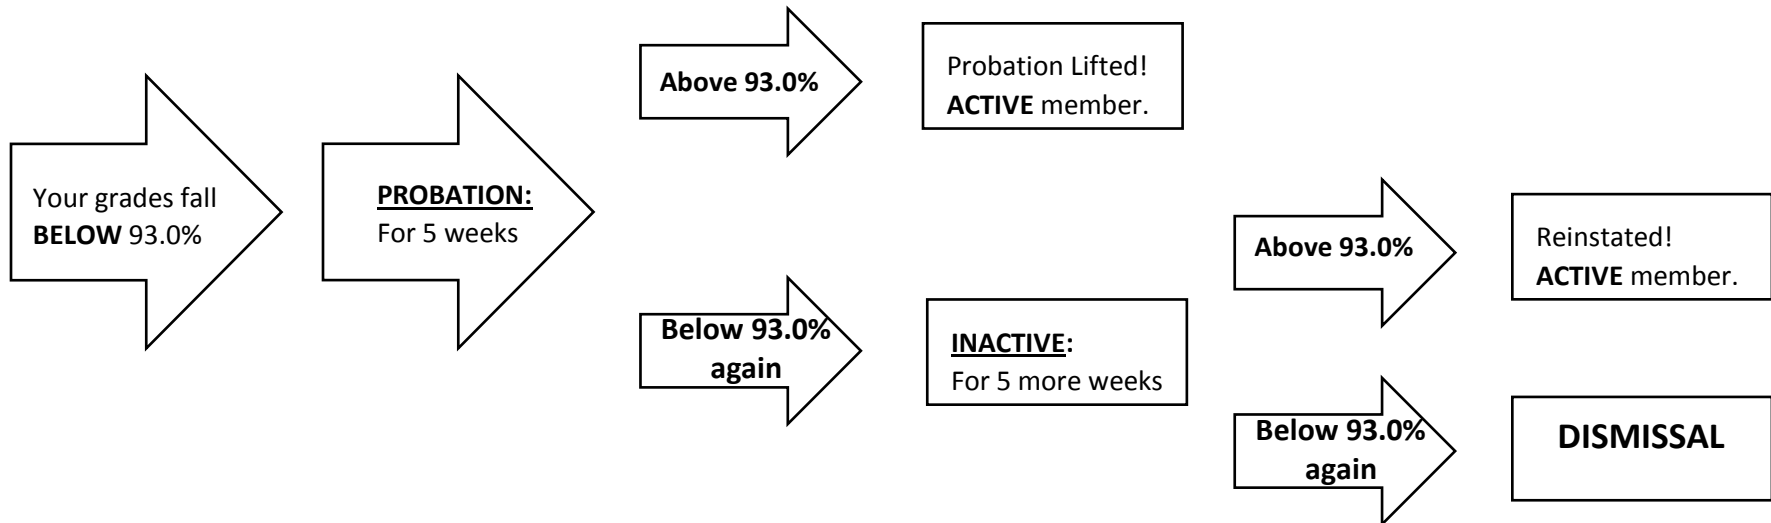

Whitesboro NJHS

Academic Eligibility Flowchart

Below is a flow chart of what happens to your membership if you fail to keep your grades up. You must maintain an average of 93.0% or higher. Grades are checked every **5 weeks** (progress reports and report cards).

NJHS Status Definitions

ACTIVE:
Attend all meetings and activities.

PROBATION:
Attend all meetings and activities, advisor watches closely.

INACTIVE:
Still a member of NJHS, **cannot** participate in meetings or activities, advisor watches closely.