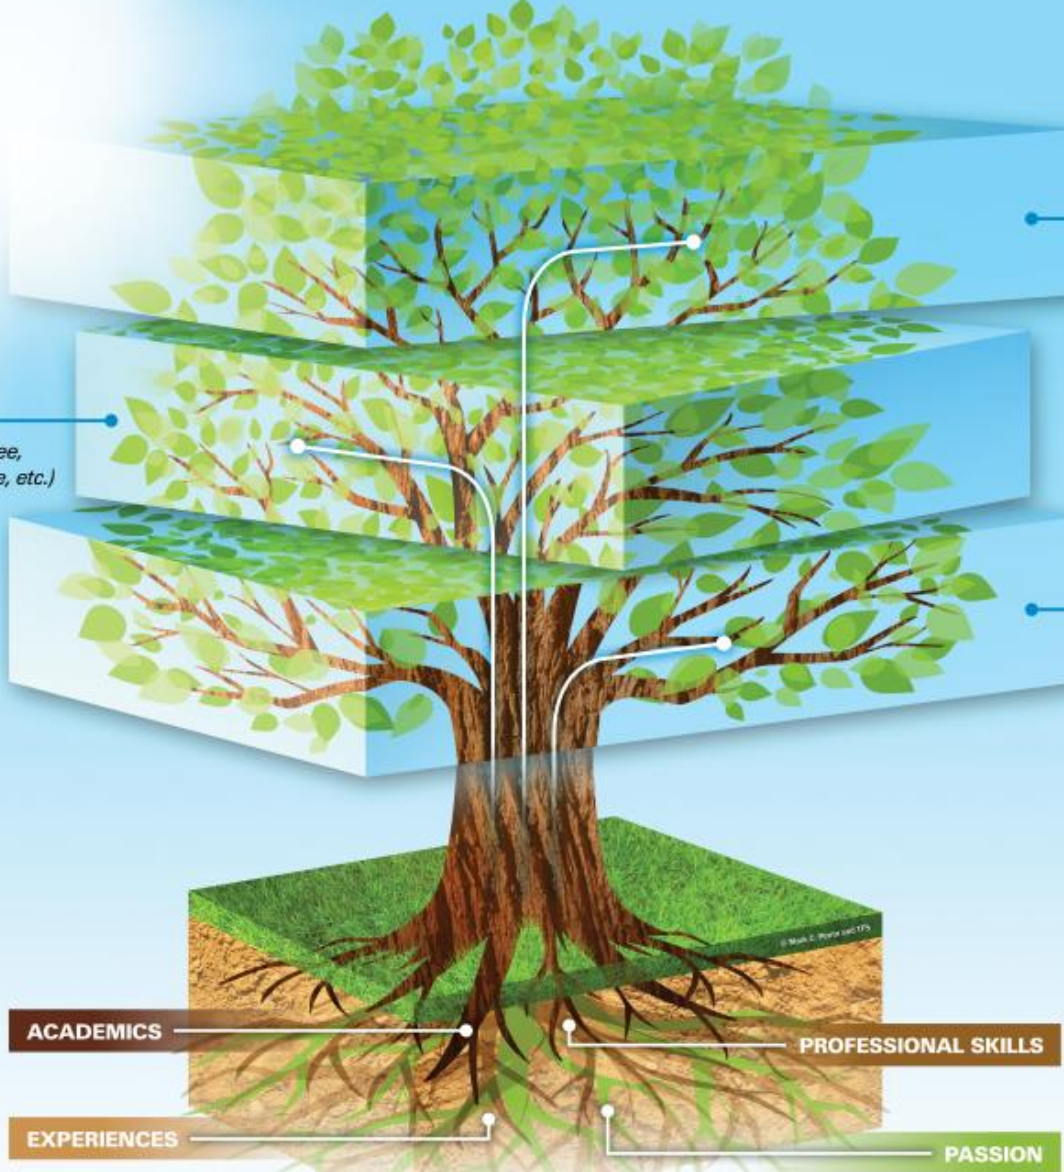

EDUCATION WITH PURPOSE CAREER TREE

TECHNICAL CAREERS

(Apprenticeship, Associate's Degree, Advanced Certification, Experience, etc.)

- Apprentice Lineman Overhead
- Equipment Operator
- Cable Splicer
- R and D Man (Meter Department)
- CT Meter Man (Meter Department)
- Store Room Apprentice
- Line Locator
- Apprentice Lineman Underground
- Backhoe Operator
- Cable Installer
- Power Plant Electrician
- Sub Station Apprentice

PROFESSIONAL CAREERS

(Bachelor's, Master's, Ph.D., Specialized Training, Experience, etc.)

- Electrical Engineer
- Division Manager
- Working Foreman
- Foreman
- Lead Lineman
- Store Room Journeyman
- Troublemaker
- Service Man
- Sub Station Lineman
- Crane Operator
- Line School Trainer
- Safety Man

ENTRY-LEVEL CAREERS

(with Program Completion)

- Groundman
- Truck Driver
- Hand Dig Crew
- Apprentice Lineman
- Cable Splicer Helper
- Meter Reader
- Laborer
- Store Room Helper
- Equipment Repair Shop Helper
- Power Plant Laborer
- Sub Station Helper
- Sub Station Groundman

POWER LINE TECHNICIAN