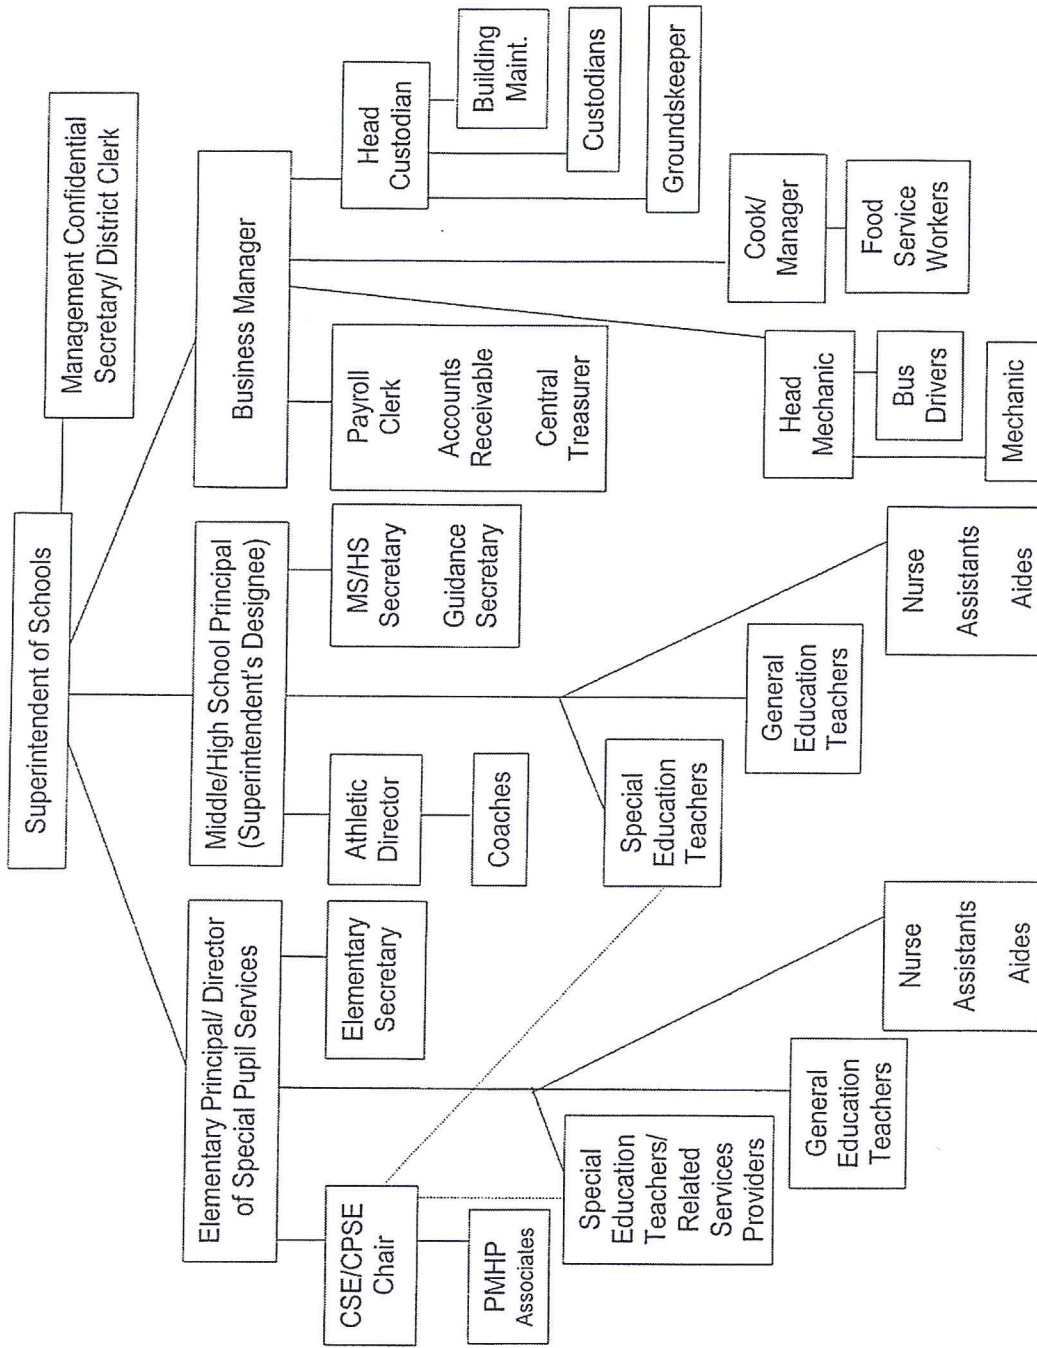

West Canada Valley Central School District
Organizational Chart

Adopted: 8/10/05
Revised: