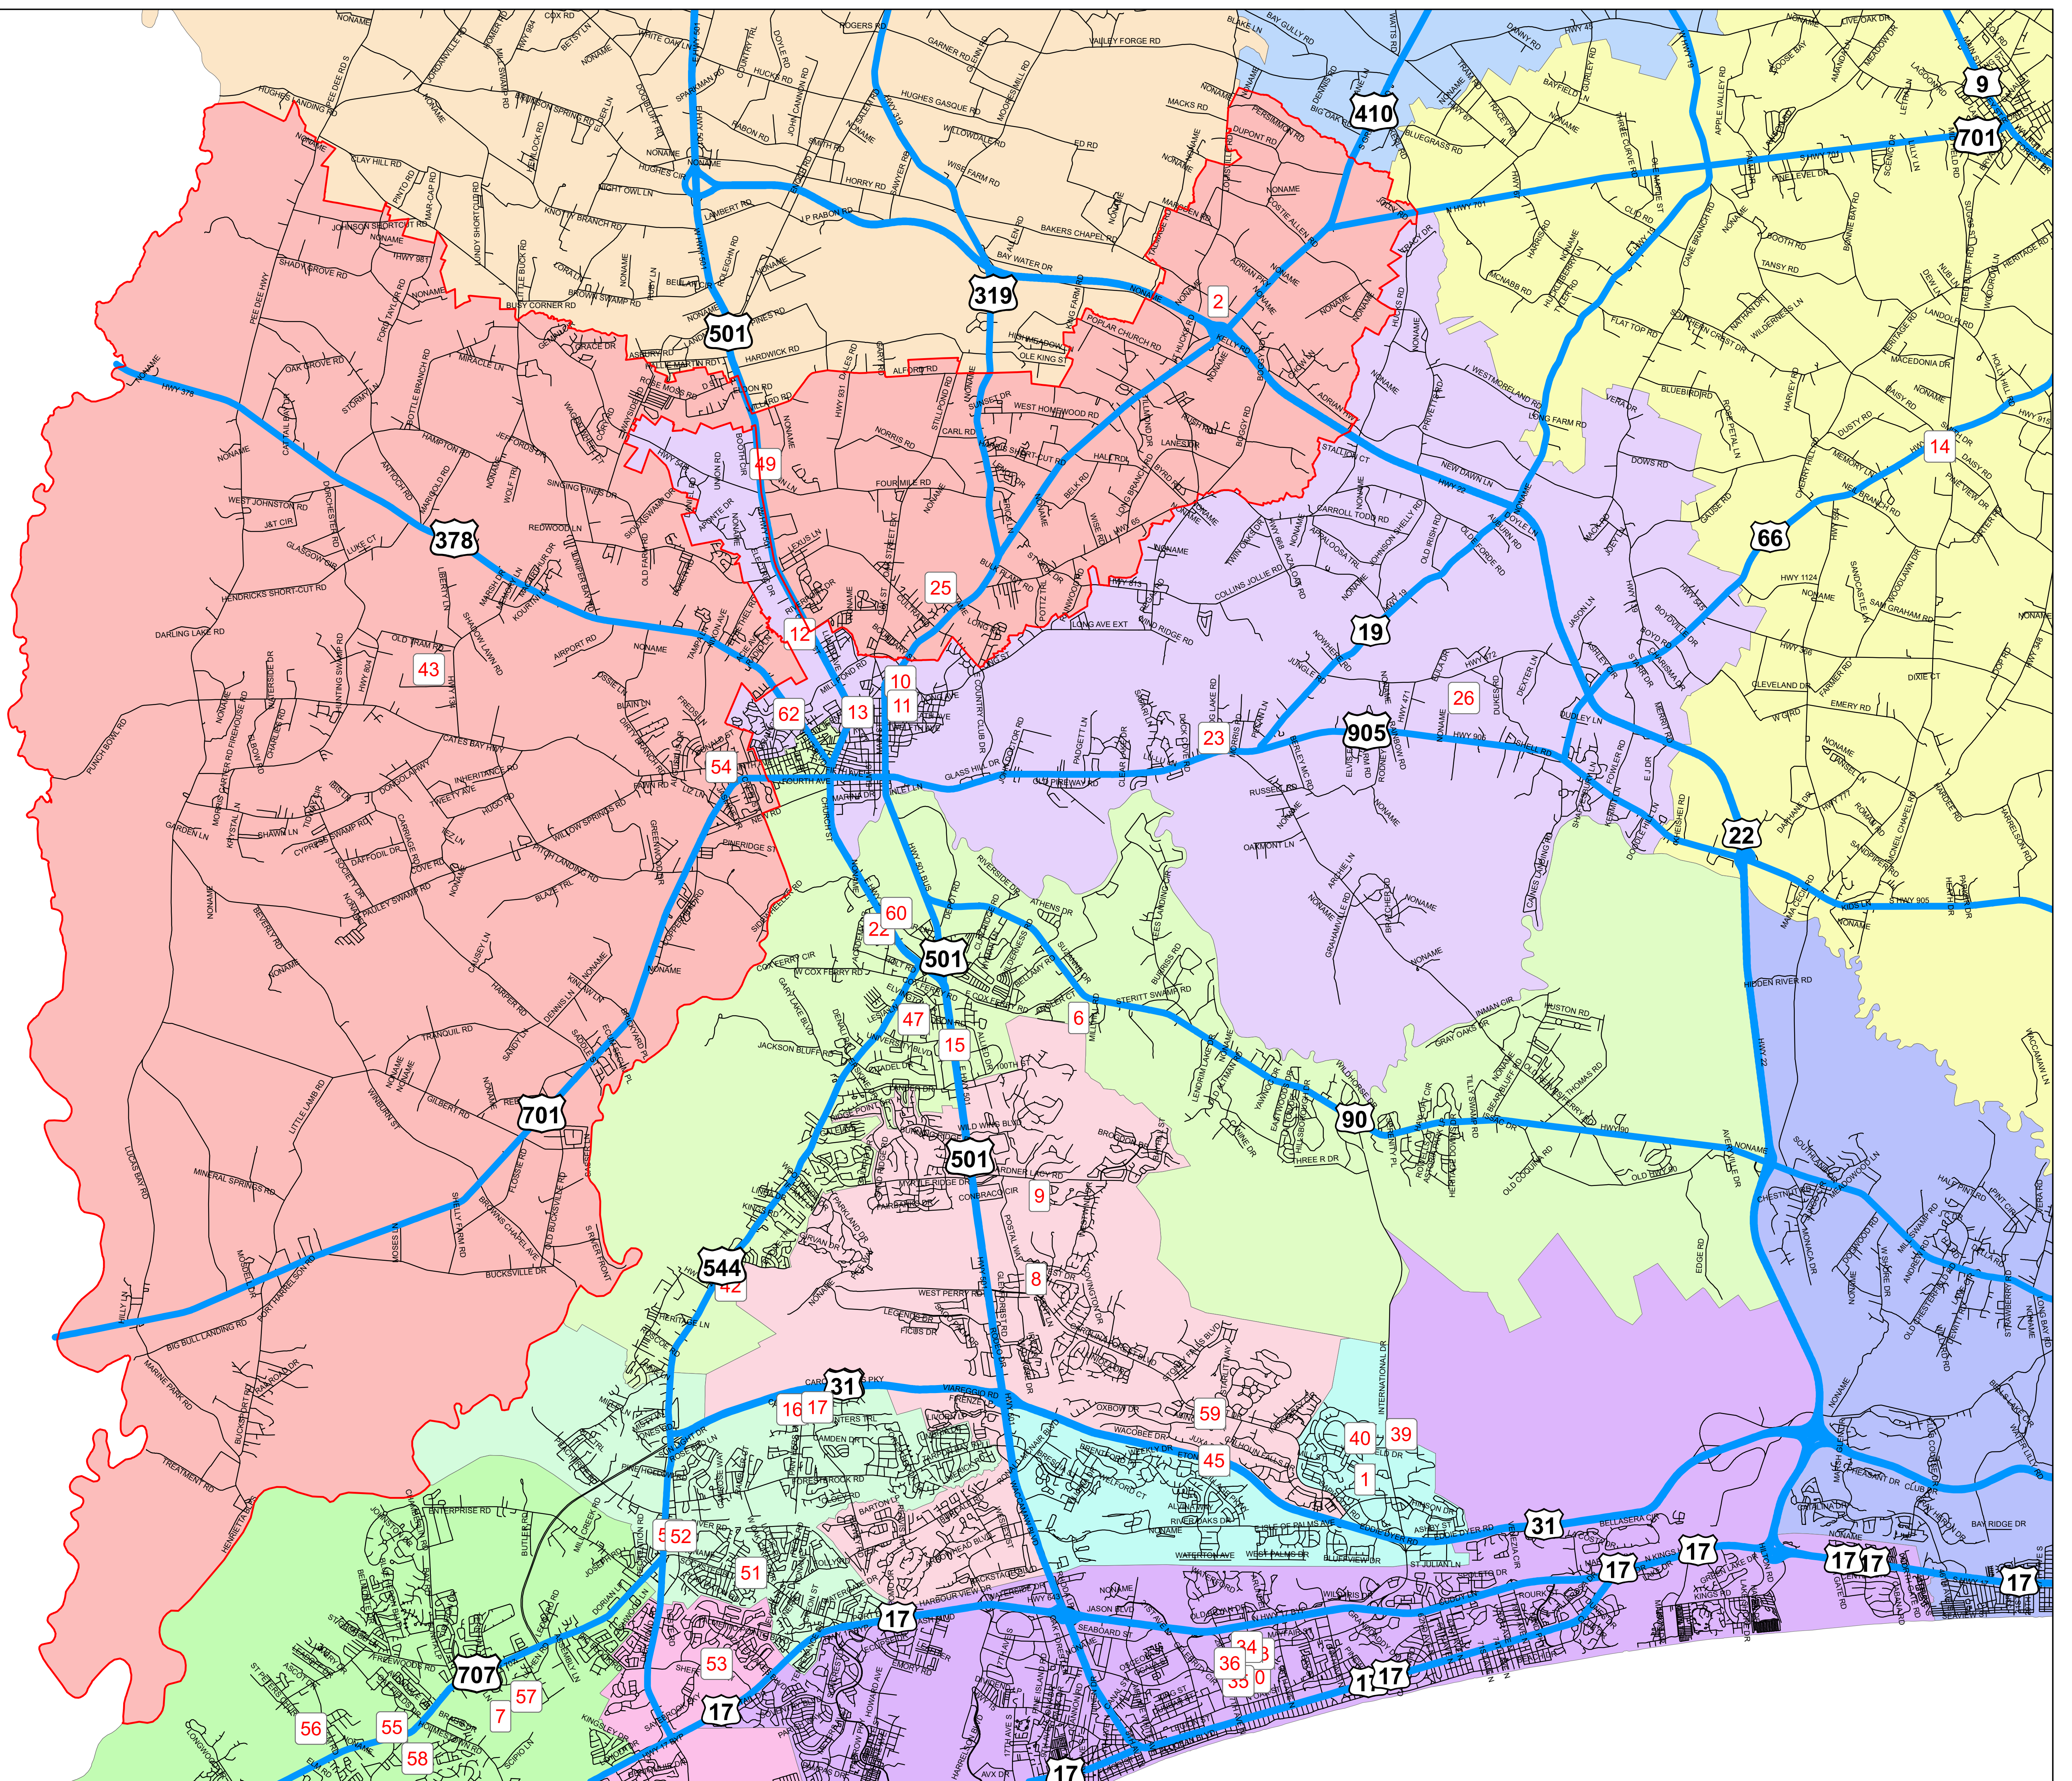

Legend

- Highways
- Roads
- Middle School Attendance Zones**
- Aynor Middle
- Black Water Middle
- Conway Middle
- Forestbrook Middle
- Green Sea Floyds Middle
- Loris Middle
- Myrtle Beach Middle
- North Myrtle Beach Middle
- Ocean Bay Middle
- Socastee Middle
- St James Intermediate
- St James Middle
- Ten Oaks Middle
- Whittemore Park Middle