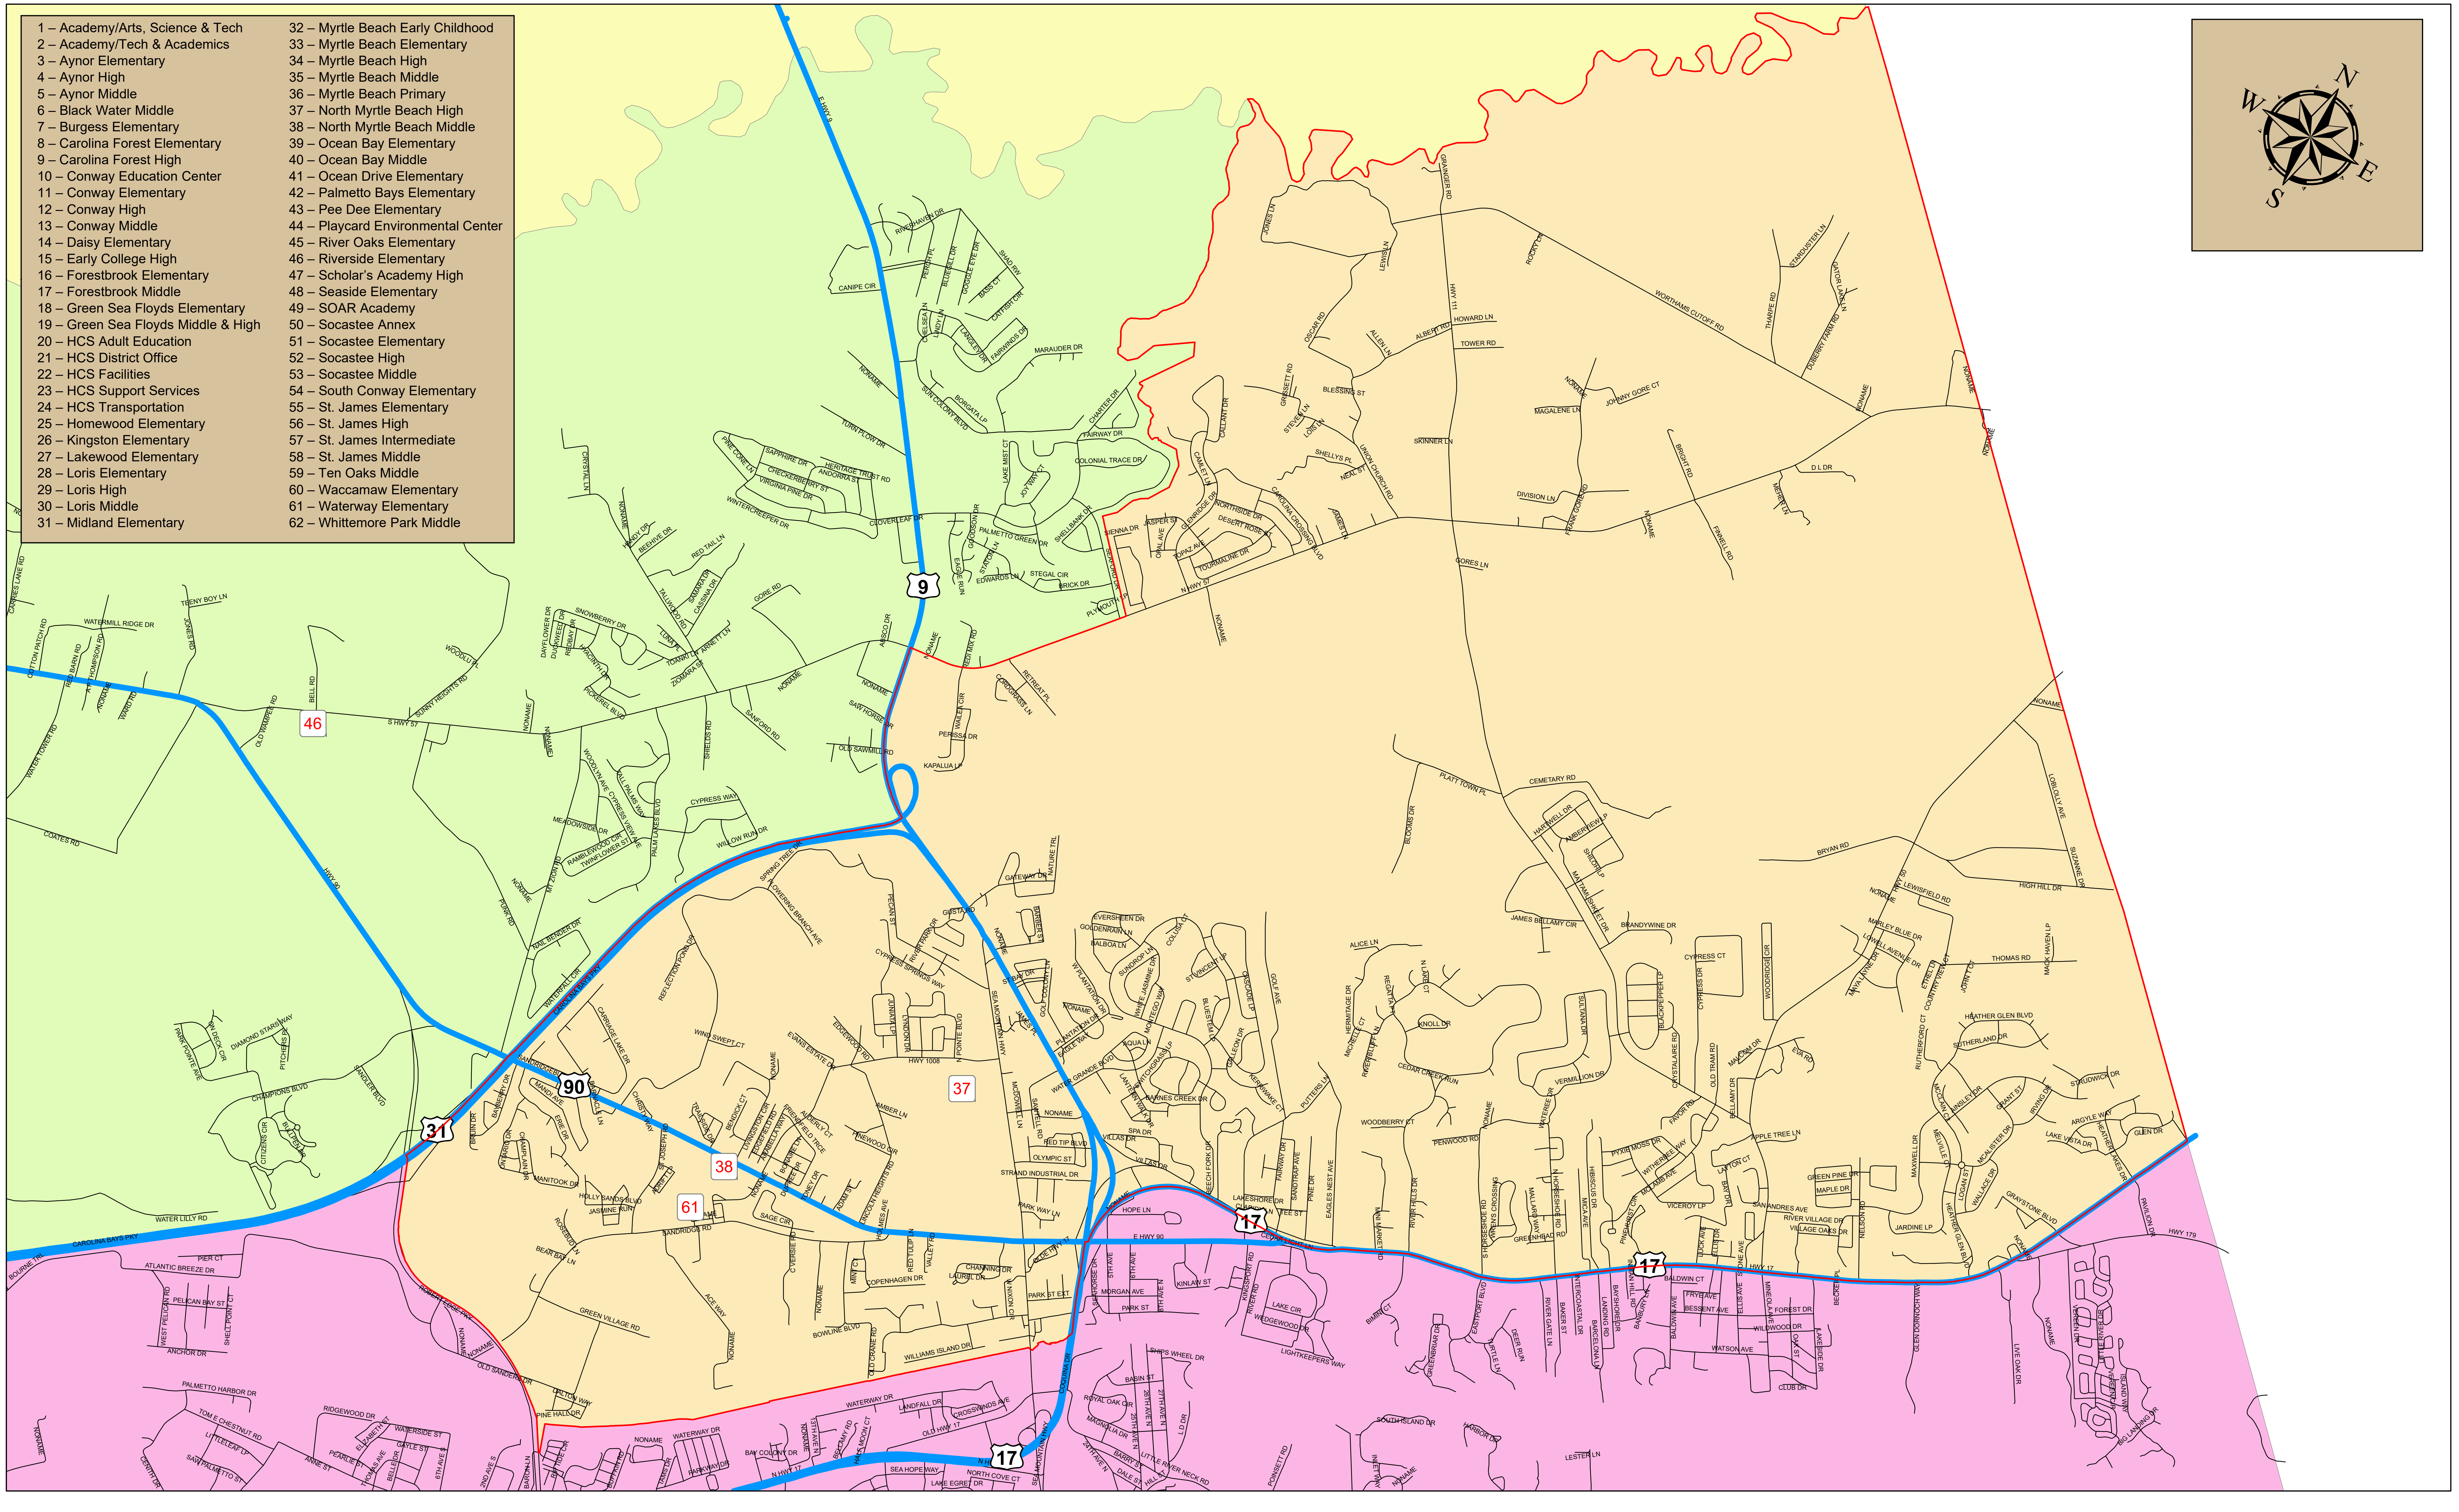

Legend

- Highways
- Roads
- Elementary School Attendance Zones**
- Forestbrook Elementary
- Green Sea Floyds Elementary
- Homewood Elementary
- Aynor Elementary
- Burgess Elementary
- Carolina Forest Elementary
- Conway Elementary
- Daisy Elementary
- Myrtle Beach Elementary
- Myrtle Beach Primary
- Ocean Bay Elementary
- Ocean Drive Elementary
- Palmetto Bays Elementary
- Pee Dee Elementary
- Myrtle Beach Early Childhood
- Seaside Elementary
- Socastee Elementary
- South Conway Elementary
- St. James Elementary
- Waccamaw Elementary
- Waterway Elementary
- Riverside Elementary