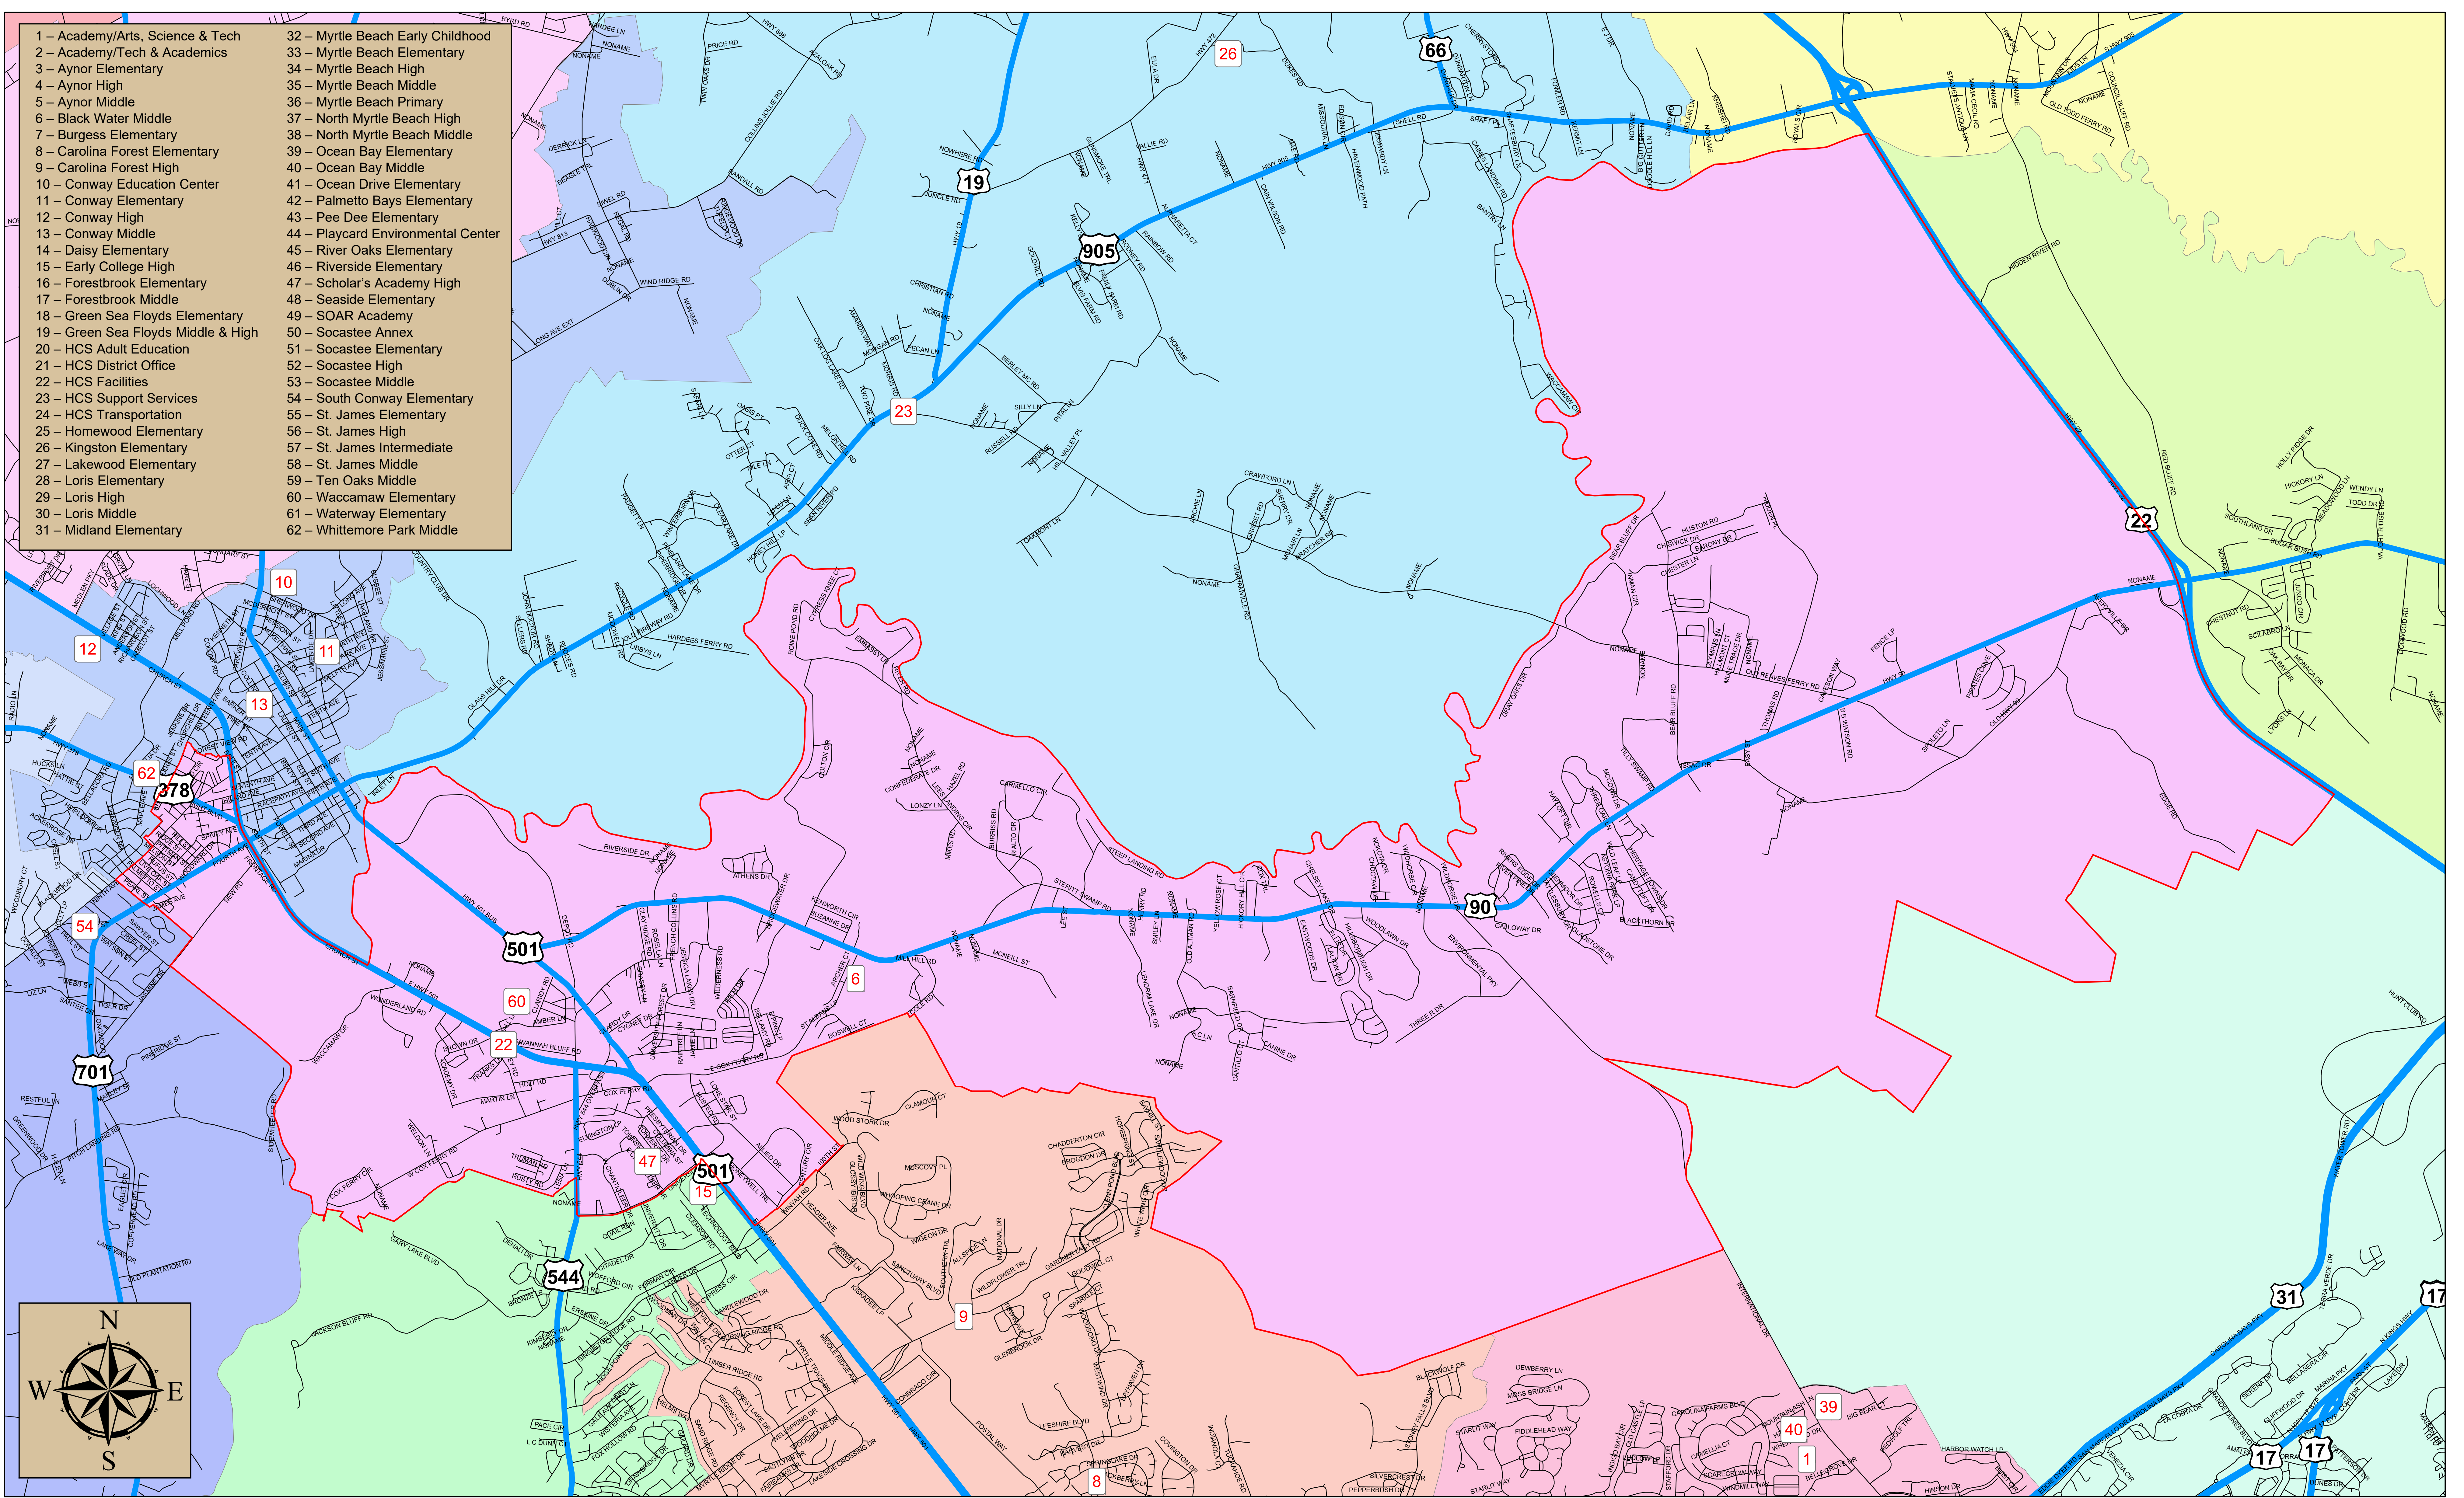

Legend

- Highways
- Roads
- Elementary School Attendance Zones**
- Forestbrook Elementary
- Green Sea Floyds Elementary
- Homewood Elementary
- Aynor Elementary
- Burgess Elementary
- Carolina Forest Elementary
- Conway Elementary
- Daisy Elementary
- Myrtle Beach Elementary
- Myrtle Beach Primary
- Ocean Bay Elementary
- Ocean Drive Elementary
- Palmetto Bays Elementary
- Pee Dee Elementary
- Midland Elementary
- Myrtle Beach Early Childhood
- Seaside Elementary
- Socastee Elementary
- South Conway Elementary
- St. James Elementary
- Waccamaw Elementary
- Waterway Elementary
- Riverside Elementary