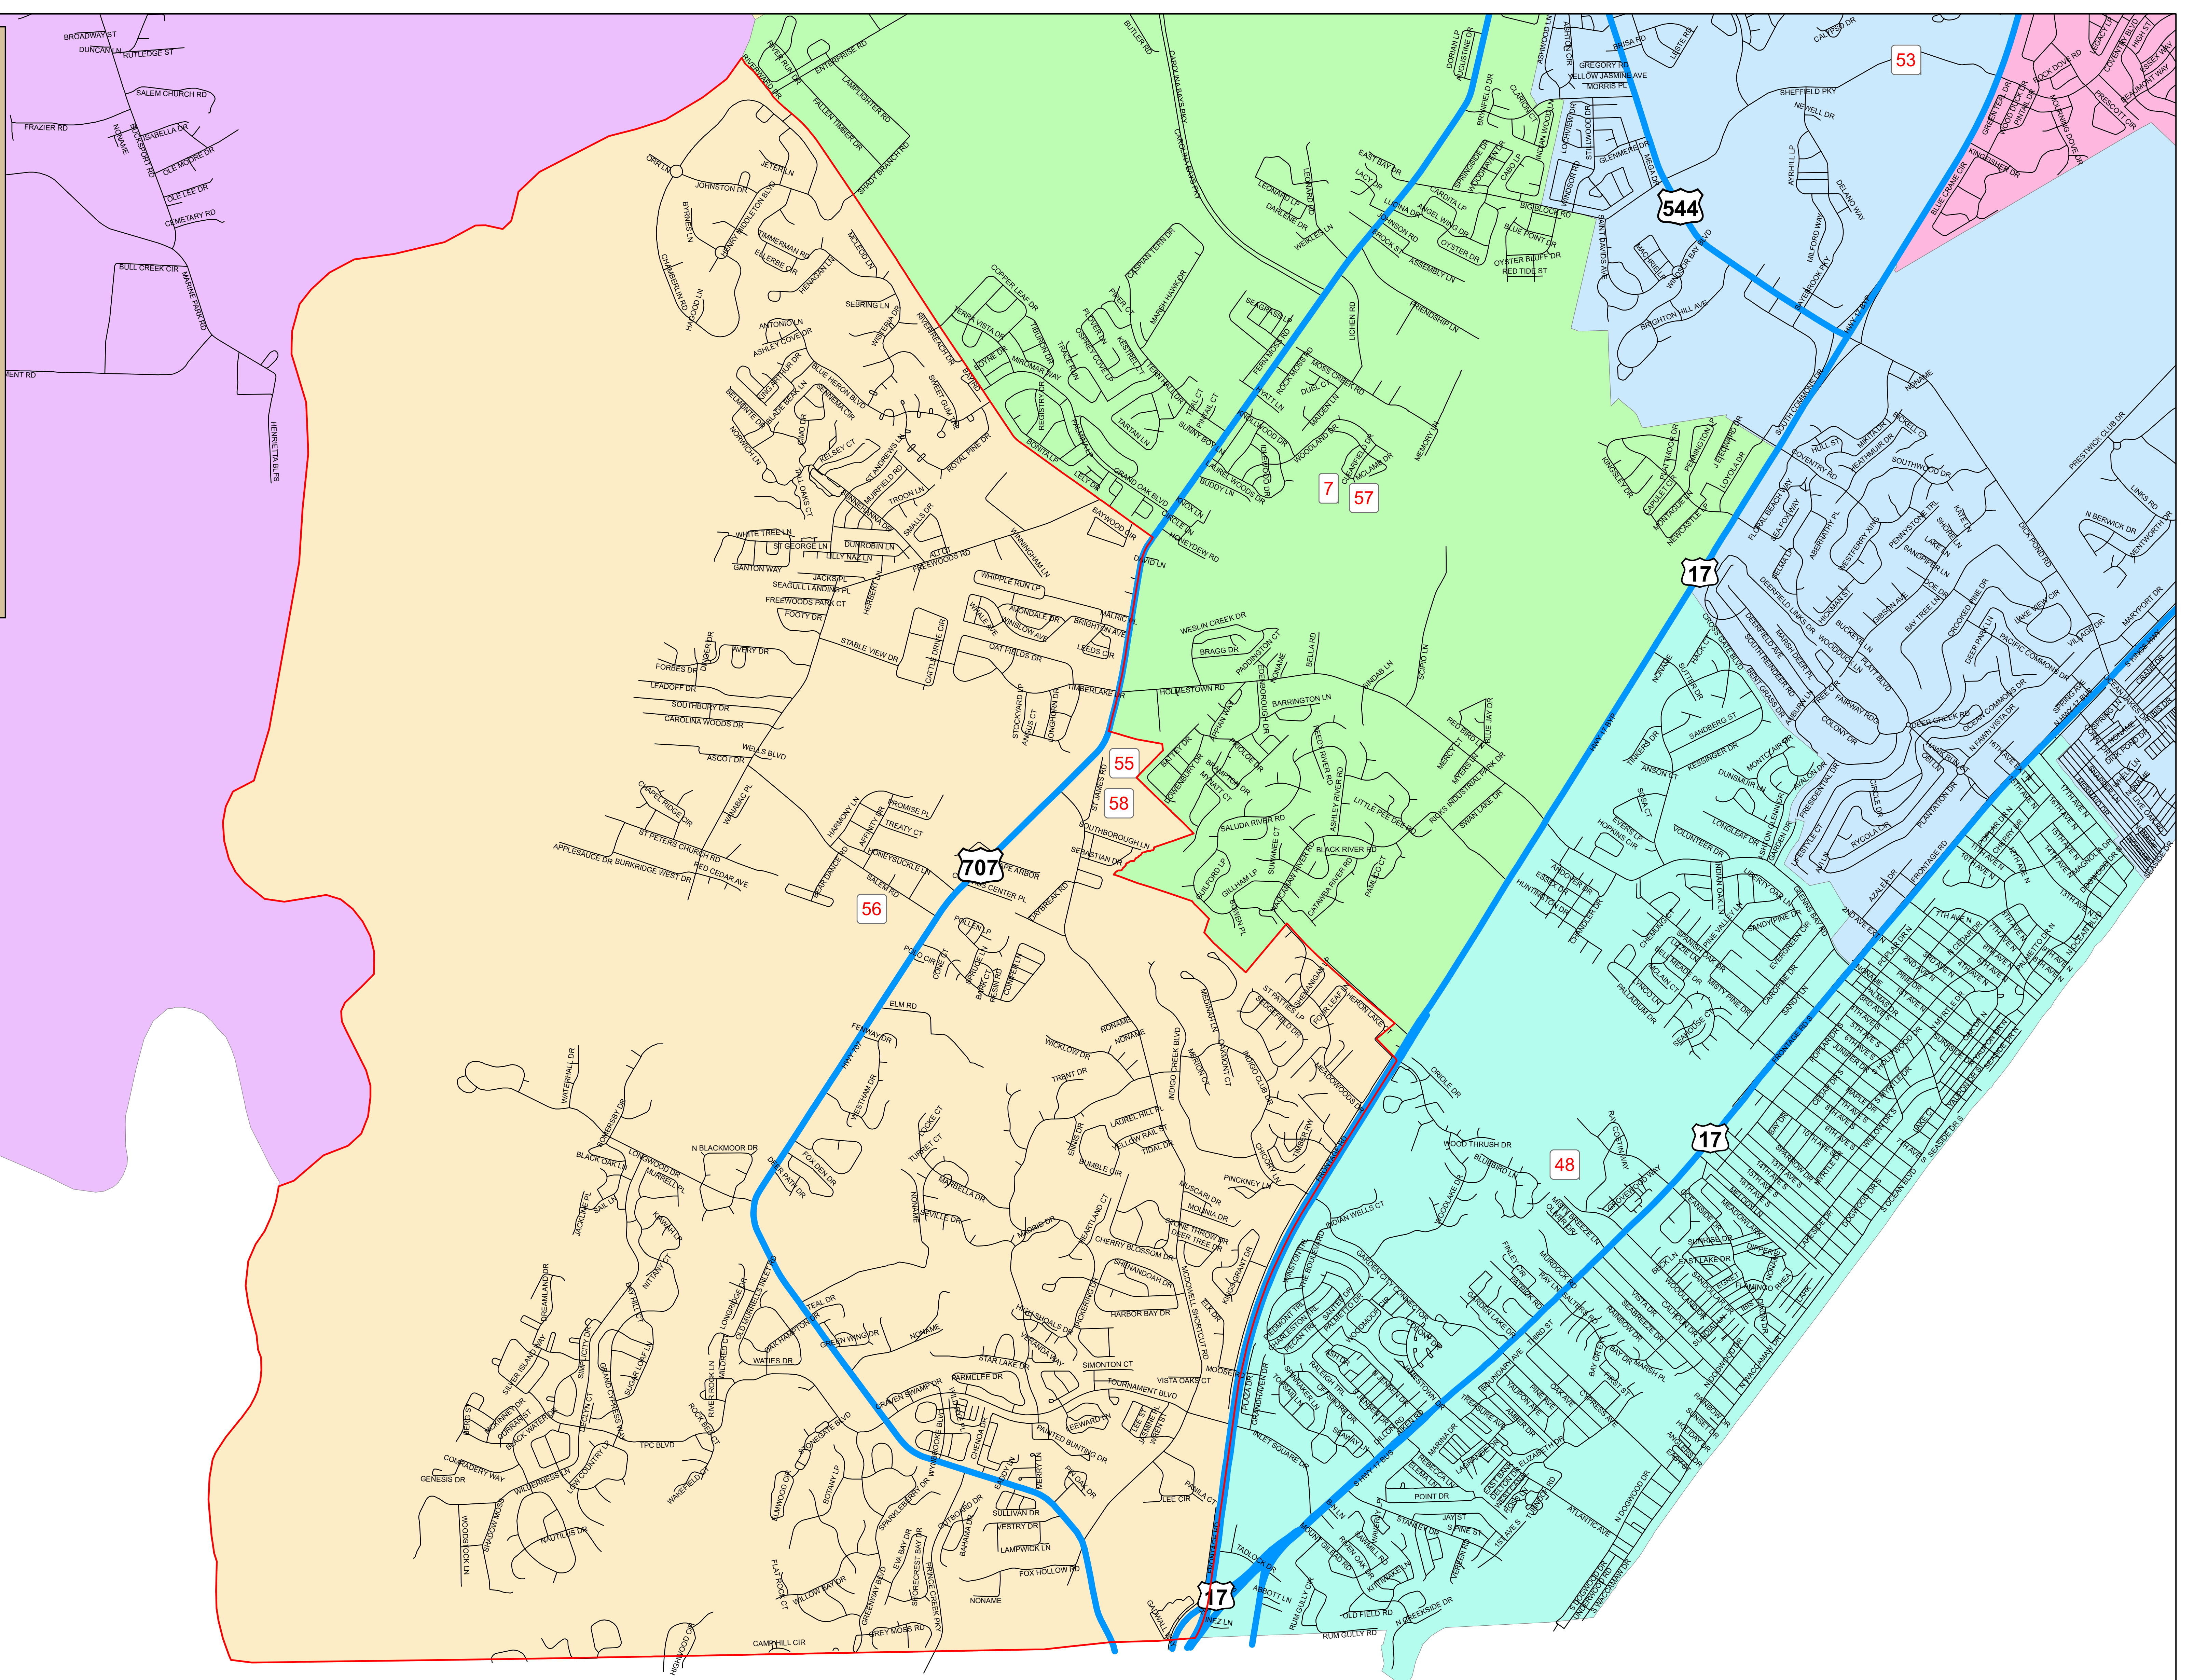

## Legend

- Highways
- Roads
- Elementary School Attendance Zones**
- Aynor Elementary
- Burgess Elementary
- Carolina Forest Elementary
- Conway Elementary
- Daisy Elementary
- Forestbrook Elementary
- Green Sea Floyds Elementary
- Homewood Elementary
- Kingston Elementary
- Lakewood Elementary
- Loris Elementary
- Midland Elementary
- Myrtle Beach Early Childhood
- Myrtle Beach Elementary
- Myrtle Beach Primary
- Ocean Bay Elementary
- Ocean Drive Elementary
- Palmetto Bays Elementary
- Pee Dee Elementary
- River Oaks Elementary
- Seaside Elementary
- Socastee Elementary
- South Conway Elementary
- St. James Elementary
- Waccamaw Elementary
- Waterway Elementary
- Whittemore Park Middle

# St. James Elementary School Attendance Area