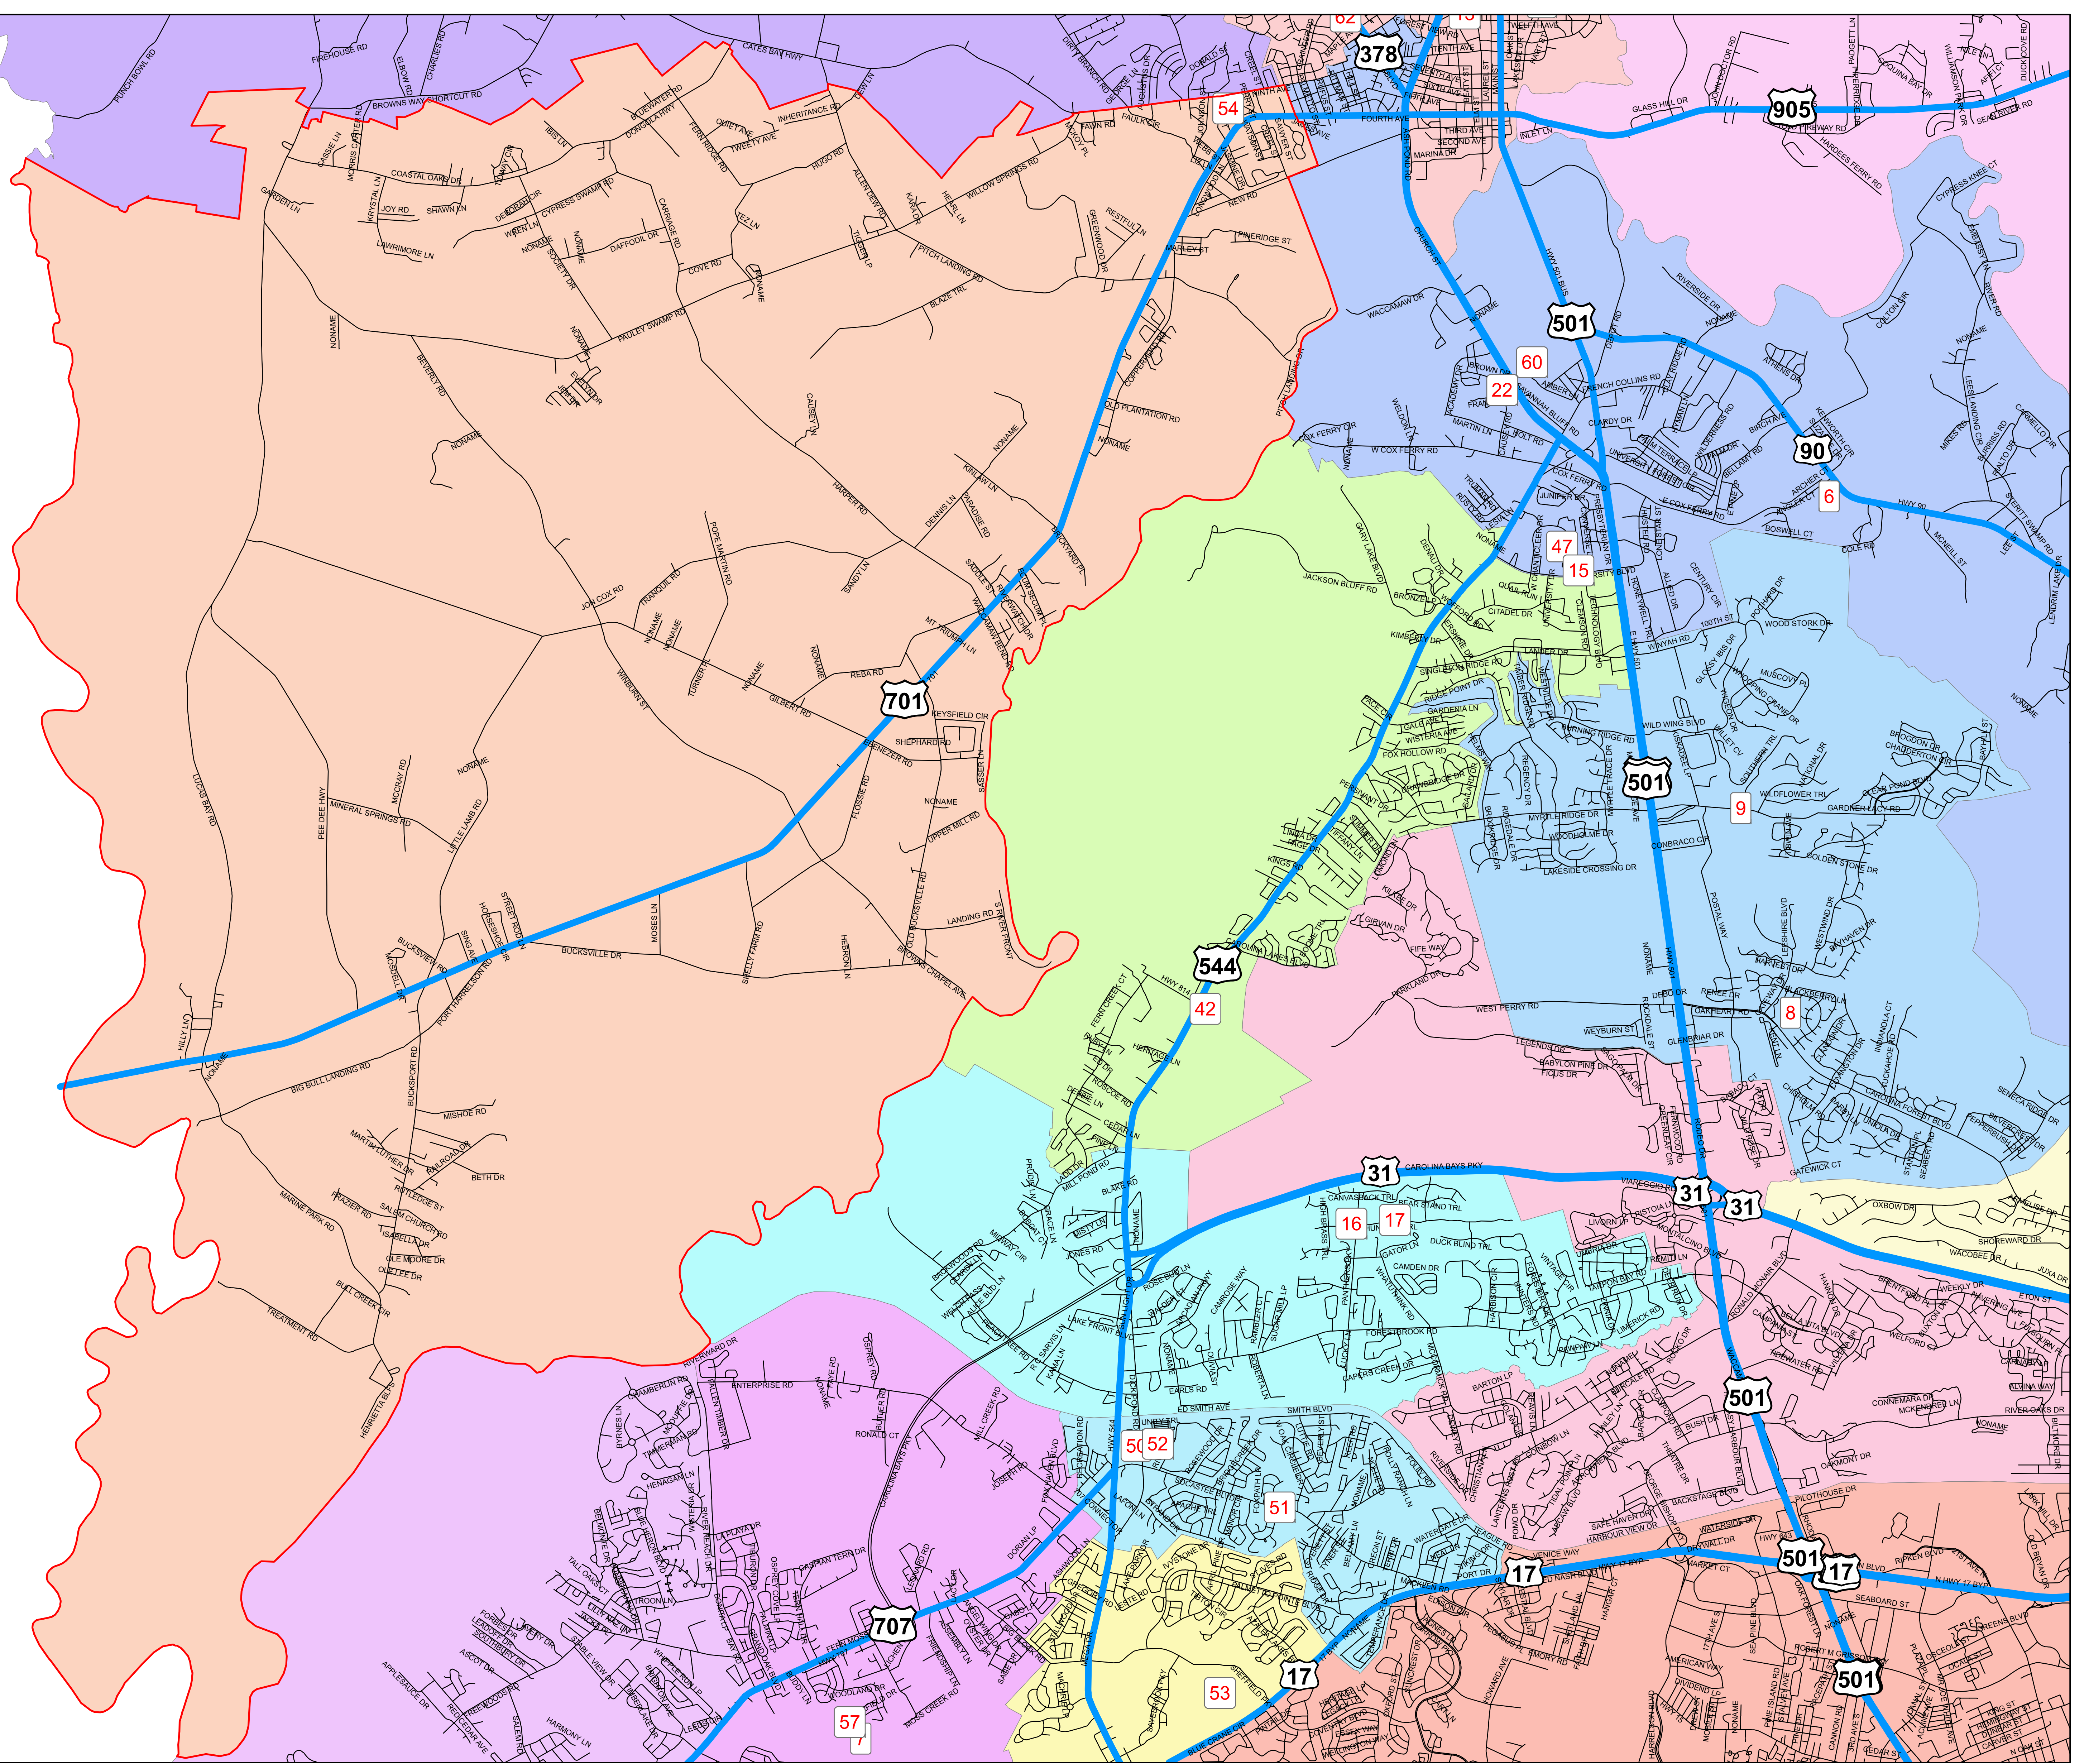

Legend

- Highways
- Roads
- Elementary School Attendance Zones
- Aynor Elementary
- Burgess Elementary
- Carolina Forest Elementary
- Conway Elementary
- Daisy Elementary
- Forestbrook Elementary
- Green Sea Floyds Elementary
- Homewood Elementary
- Kingston Elementary
- Lakewood Elementary
- Loris Elementary
- Midland Elementary
- Myrtle Beach Early Childhood
- Myrtle Beach Elementary
- Myrtle Beach Primary
- Ocean Bay Elementary
- Ocean Drive Elementary
- Palmetto Bays Elementary
- Pee Dee Elementary
- River Oaks Elementary
- Riverside Elementary
- Seaside Elementary
- Socastee Elementary
- South Conway Elementary
- St. James Elementary
- Waccamaw Elementary
- Waterway Elementary