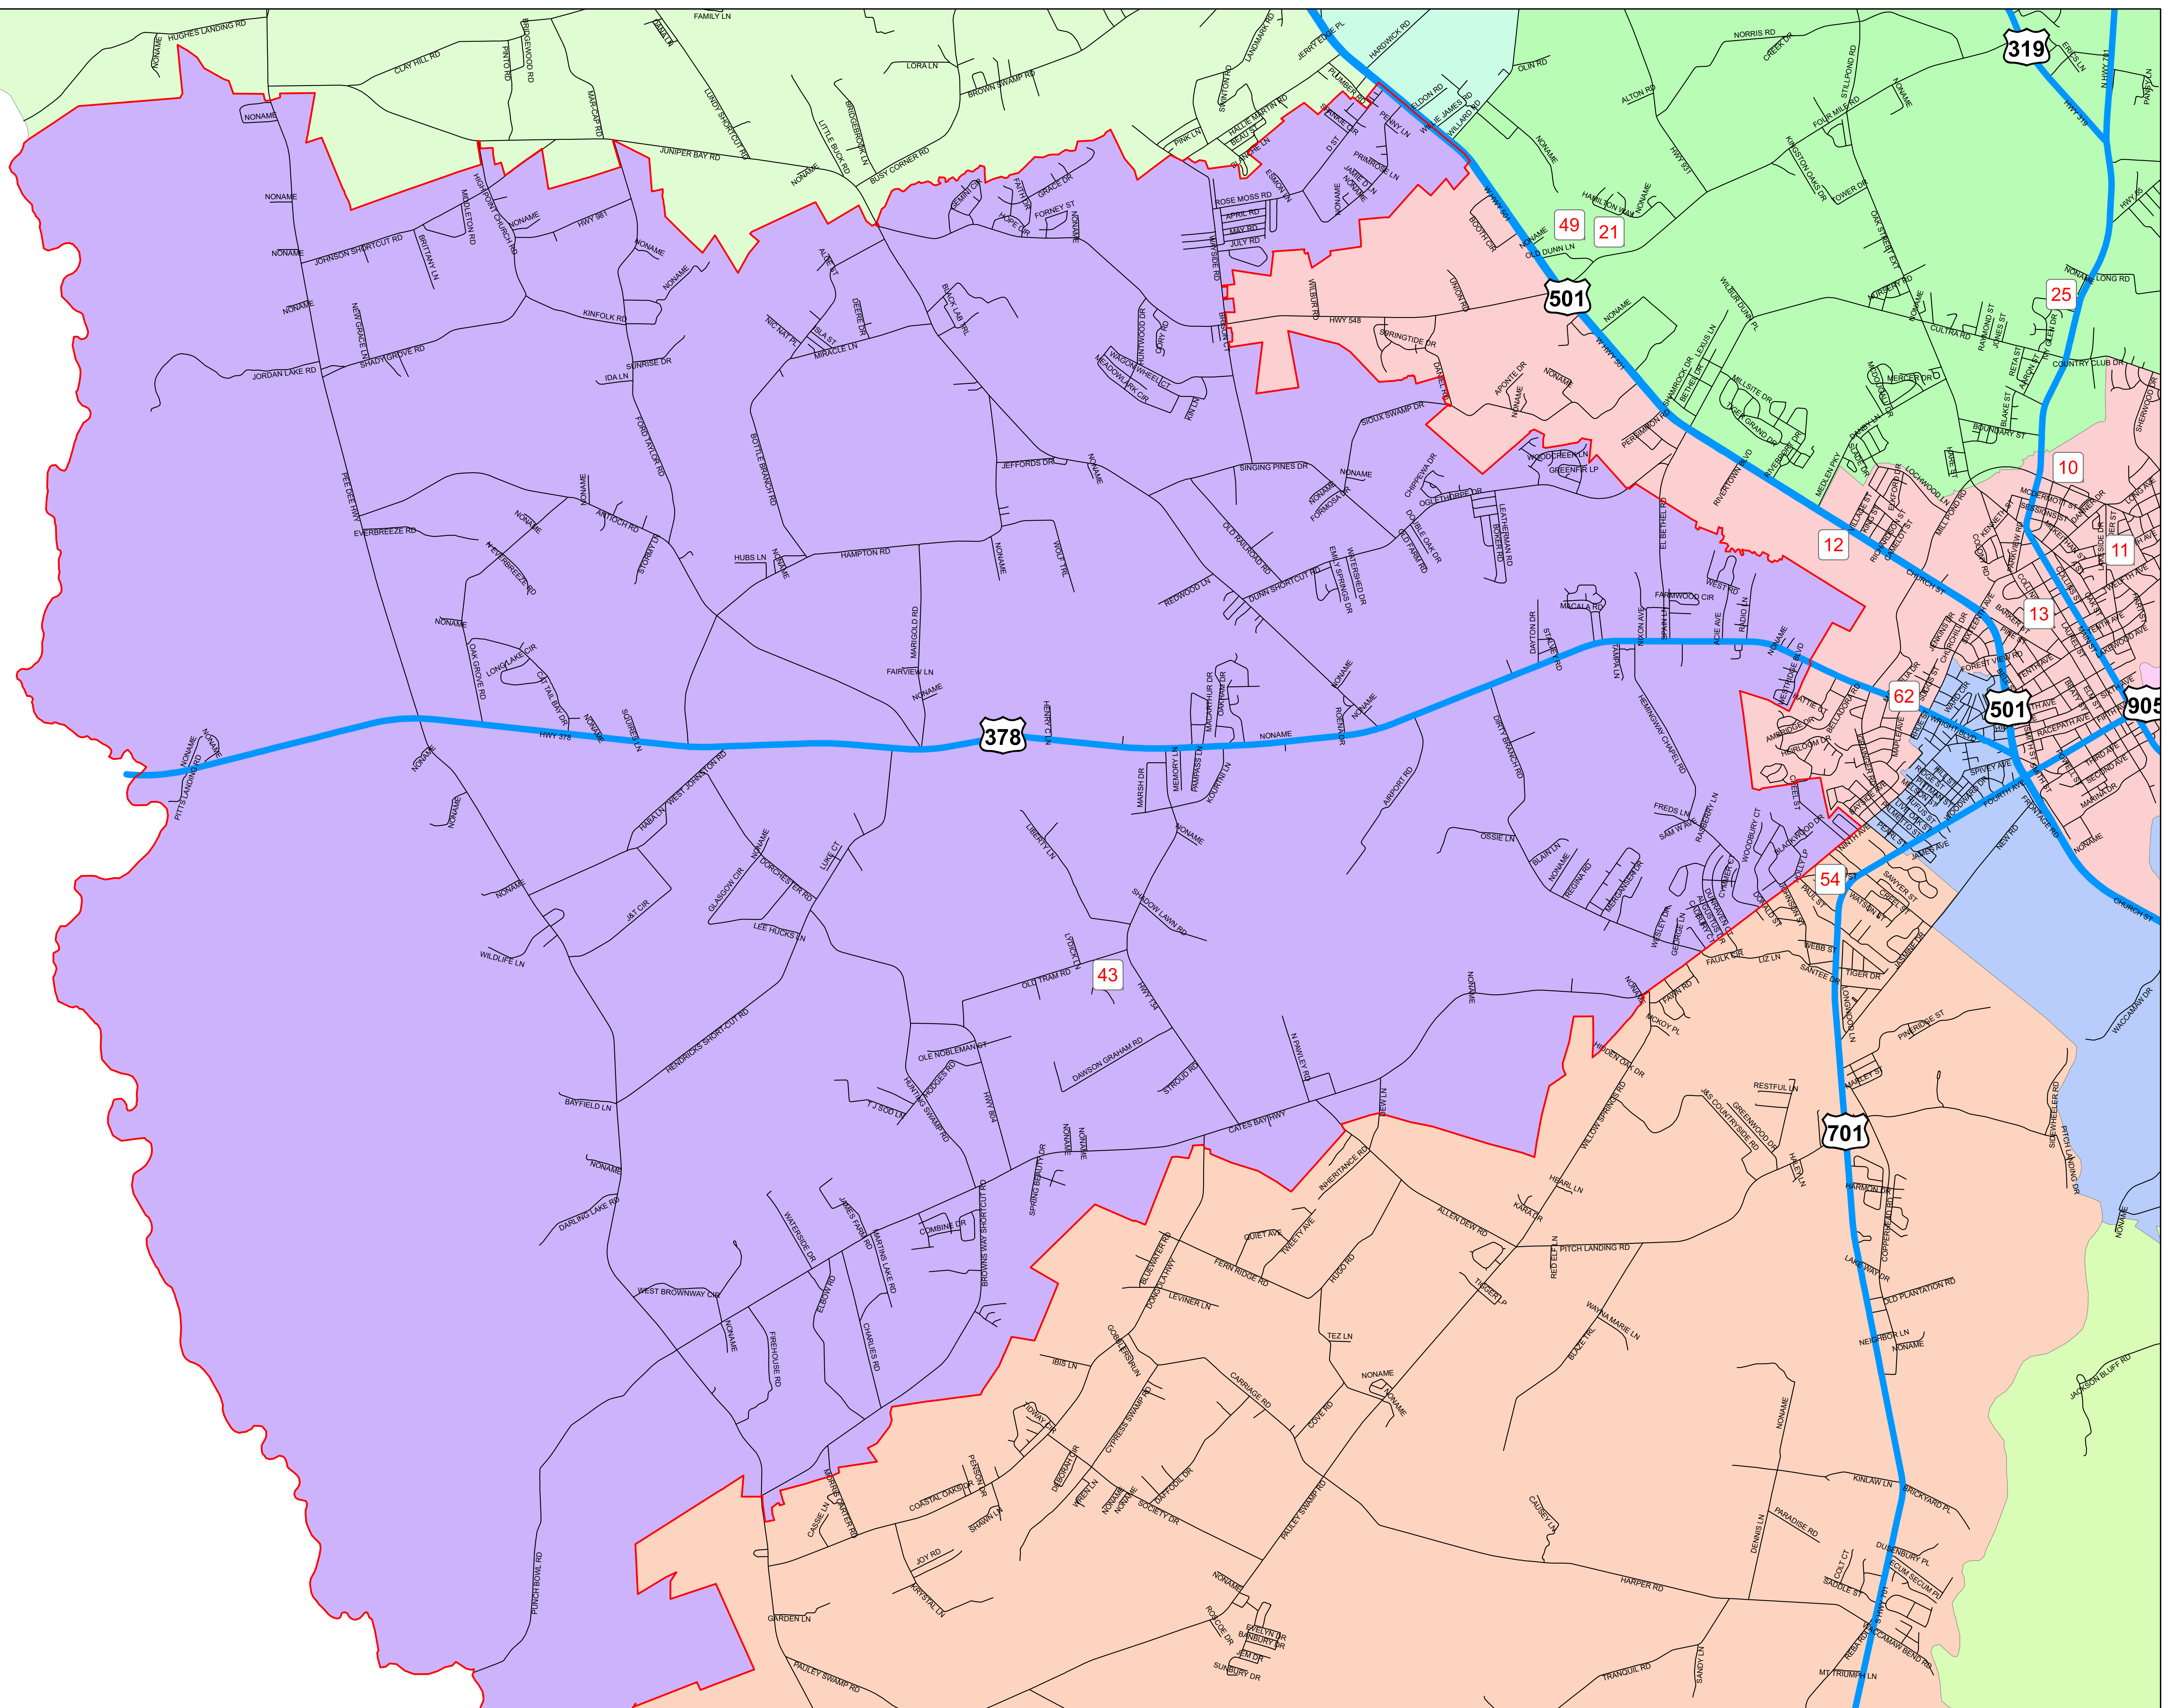

Legend

- Highways
- Roads
- Elementary School Attendance Zones
- Aynor Elementary
- Burgess Elementary
- Carolina Forest Elementary
- Conway Elementary
- Daisy Elementary
- Forestbrook Elementary
- Green Sea Floyds Elementary
- Homewood Elementary
- Kingston Elementary
- Lakewood Elementary
- Loris Elementary
- Midland Elementary
- Myrtle Beach Early Childhood
- Myrtle Beach Elementary
- Myrtle Beach Primary
- Ocean Bay Elementary
- Ocean Drive Elementary
- Palmetto Bays Elementary
- Pee Dee Elementary
- River Oaks Elementary
- Riverside Elementary
- Seaside Elementary
- Socastee Elementary
- South Conway Elementary
- St. James Elementary
- Waccamaw Elementary
- Waterway Elementary