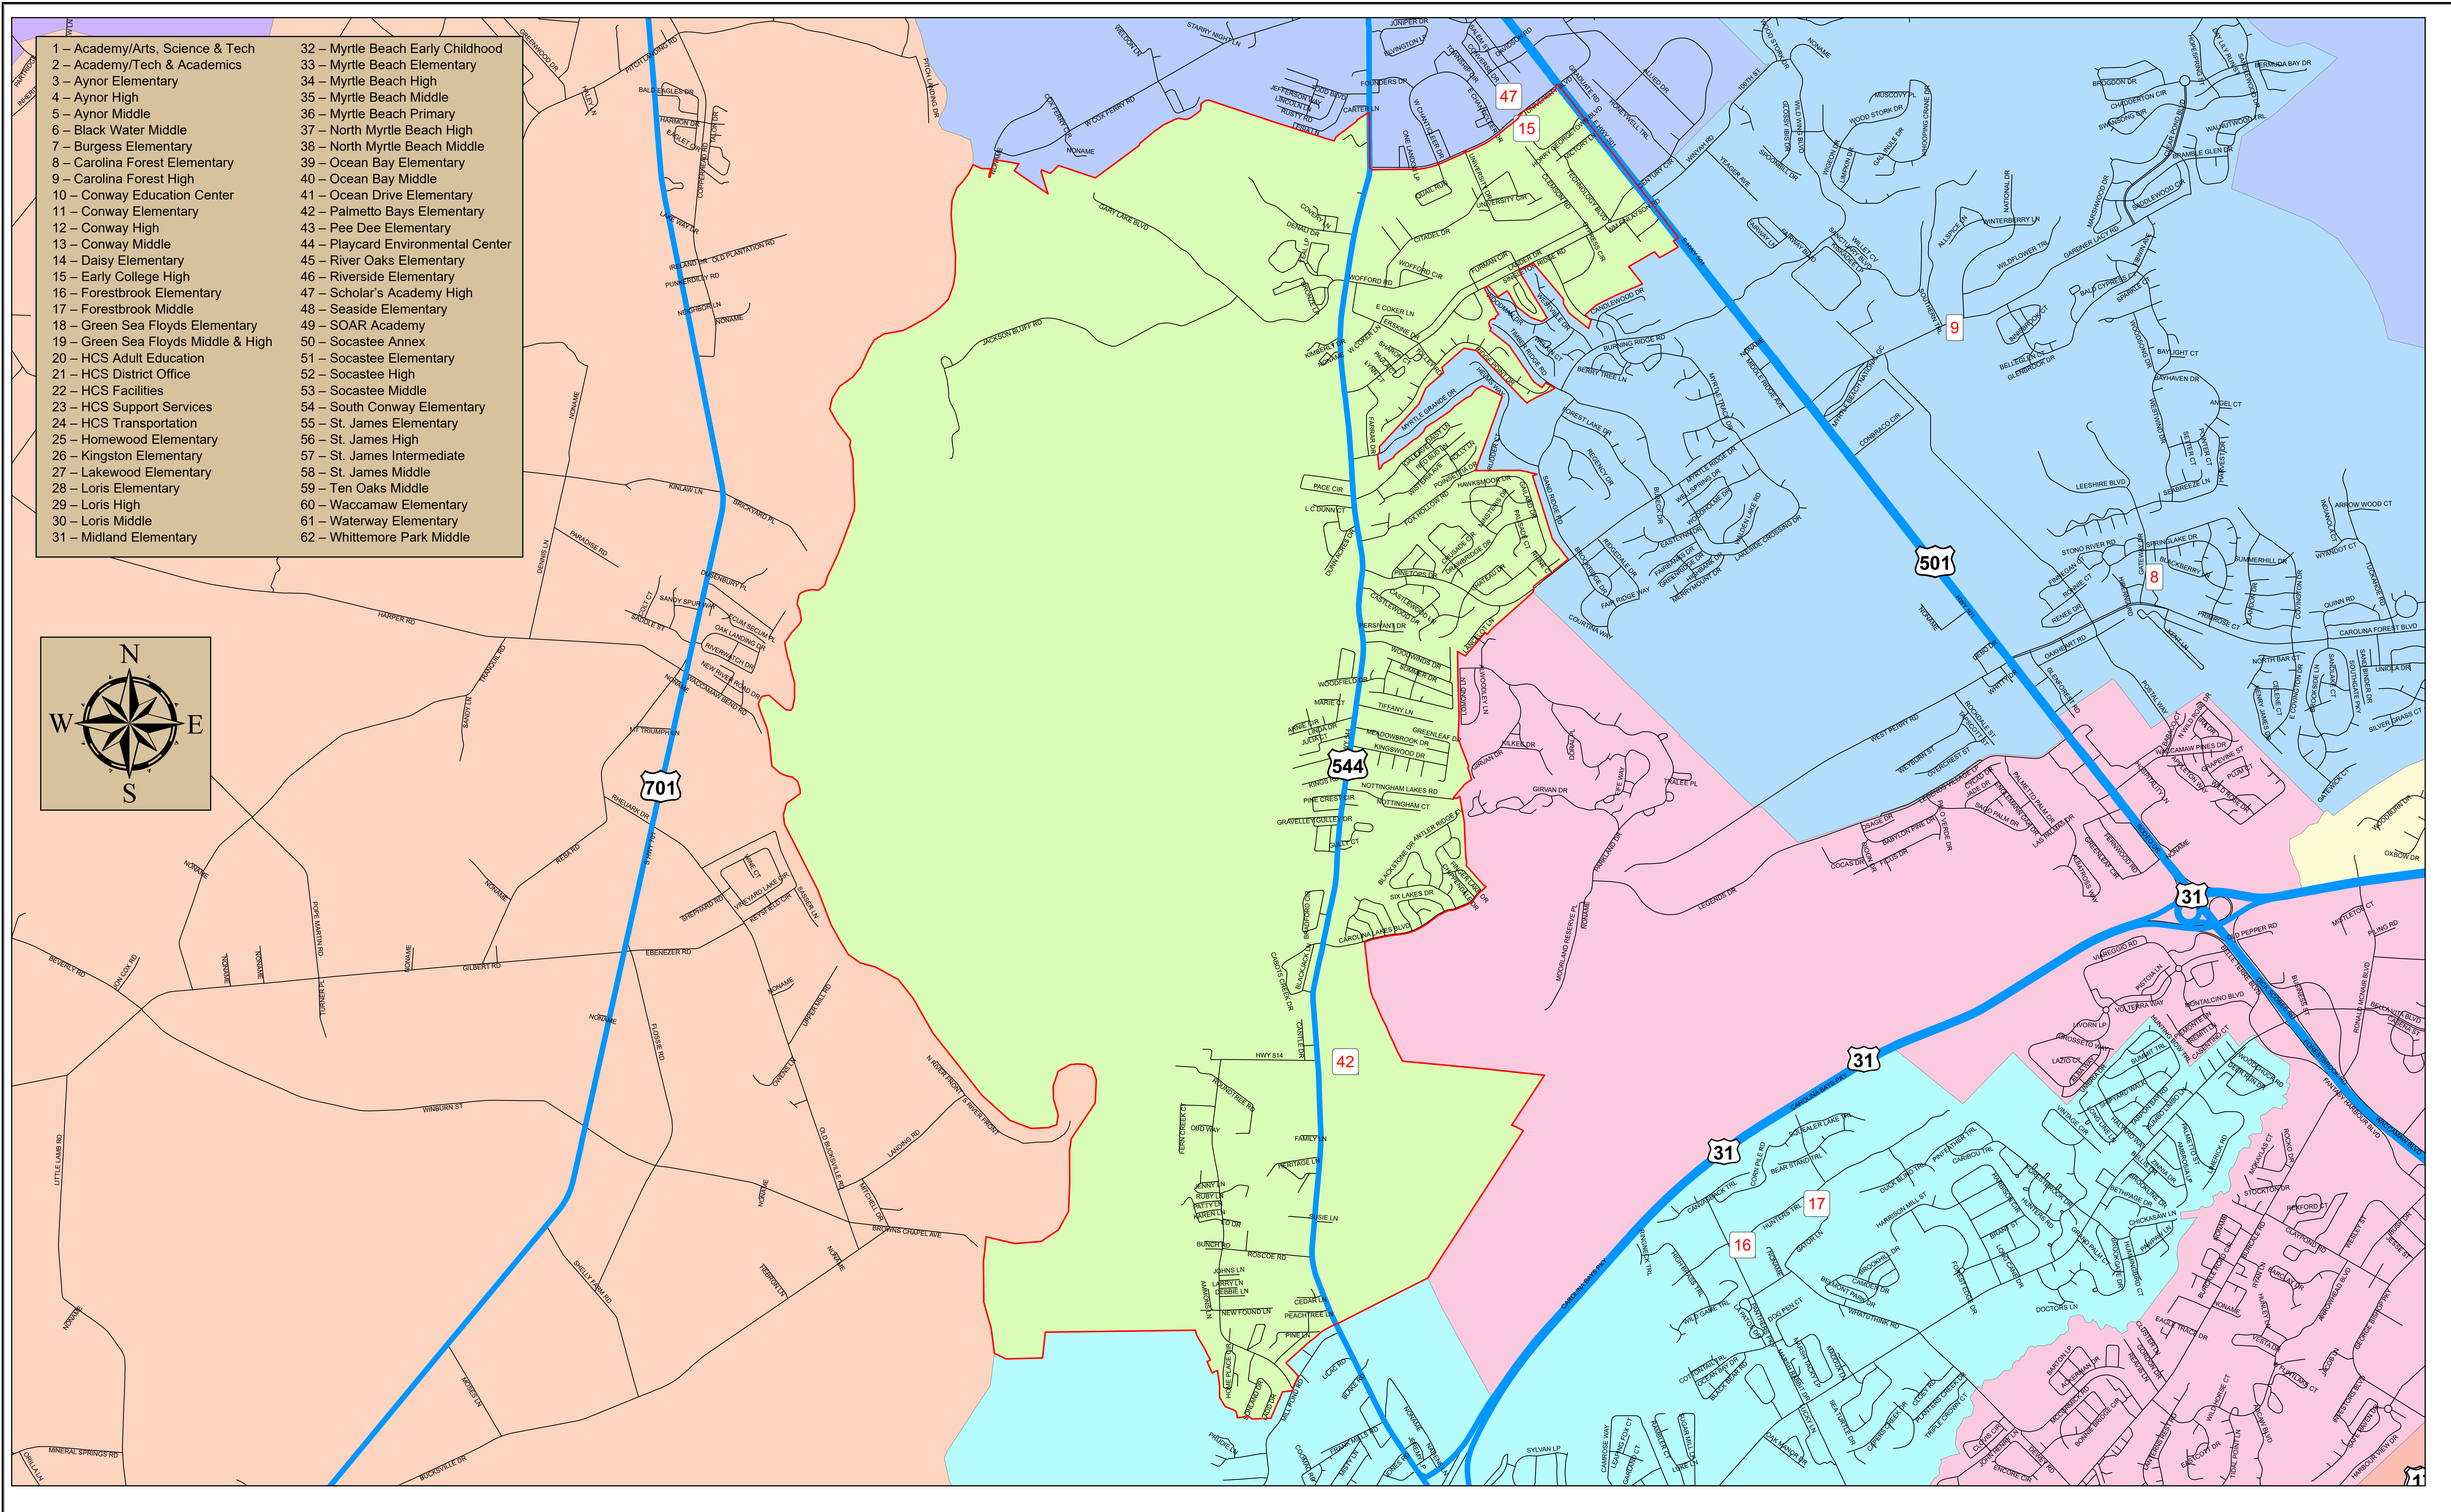

### Legend

- Highways
- Roads
- Elementary School Attendance Zones**
- Forestbrook Elementary
- Green Sea Floyds Elementary
- Homewood Elementary
- Aynor Elementary
- Burgess Elementary
- Carolina Forest Elementary
- Conway Elementary
- Daisy Elementary
- Myrtle Beach Elementary
- Myrtle Beach Primary
- Ocean Bay Elementary
- Ocean Drive Elementary
- Palmetto Bays Elementary
- Loris Elementary
- Midland Elementary
- Myrtle Beach Early Childhood
- Seaside Elementary
- Socastee Elementary
- South Conway Elementary
- St. James Elementary
- Waccamaw Elementary
- Waterway Elementary
- River Oaks Elementary
- Riverside Elementary

# Palmetto Bays Elementary School Attendance Area