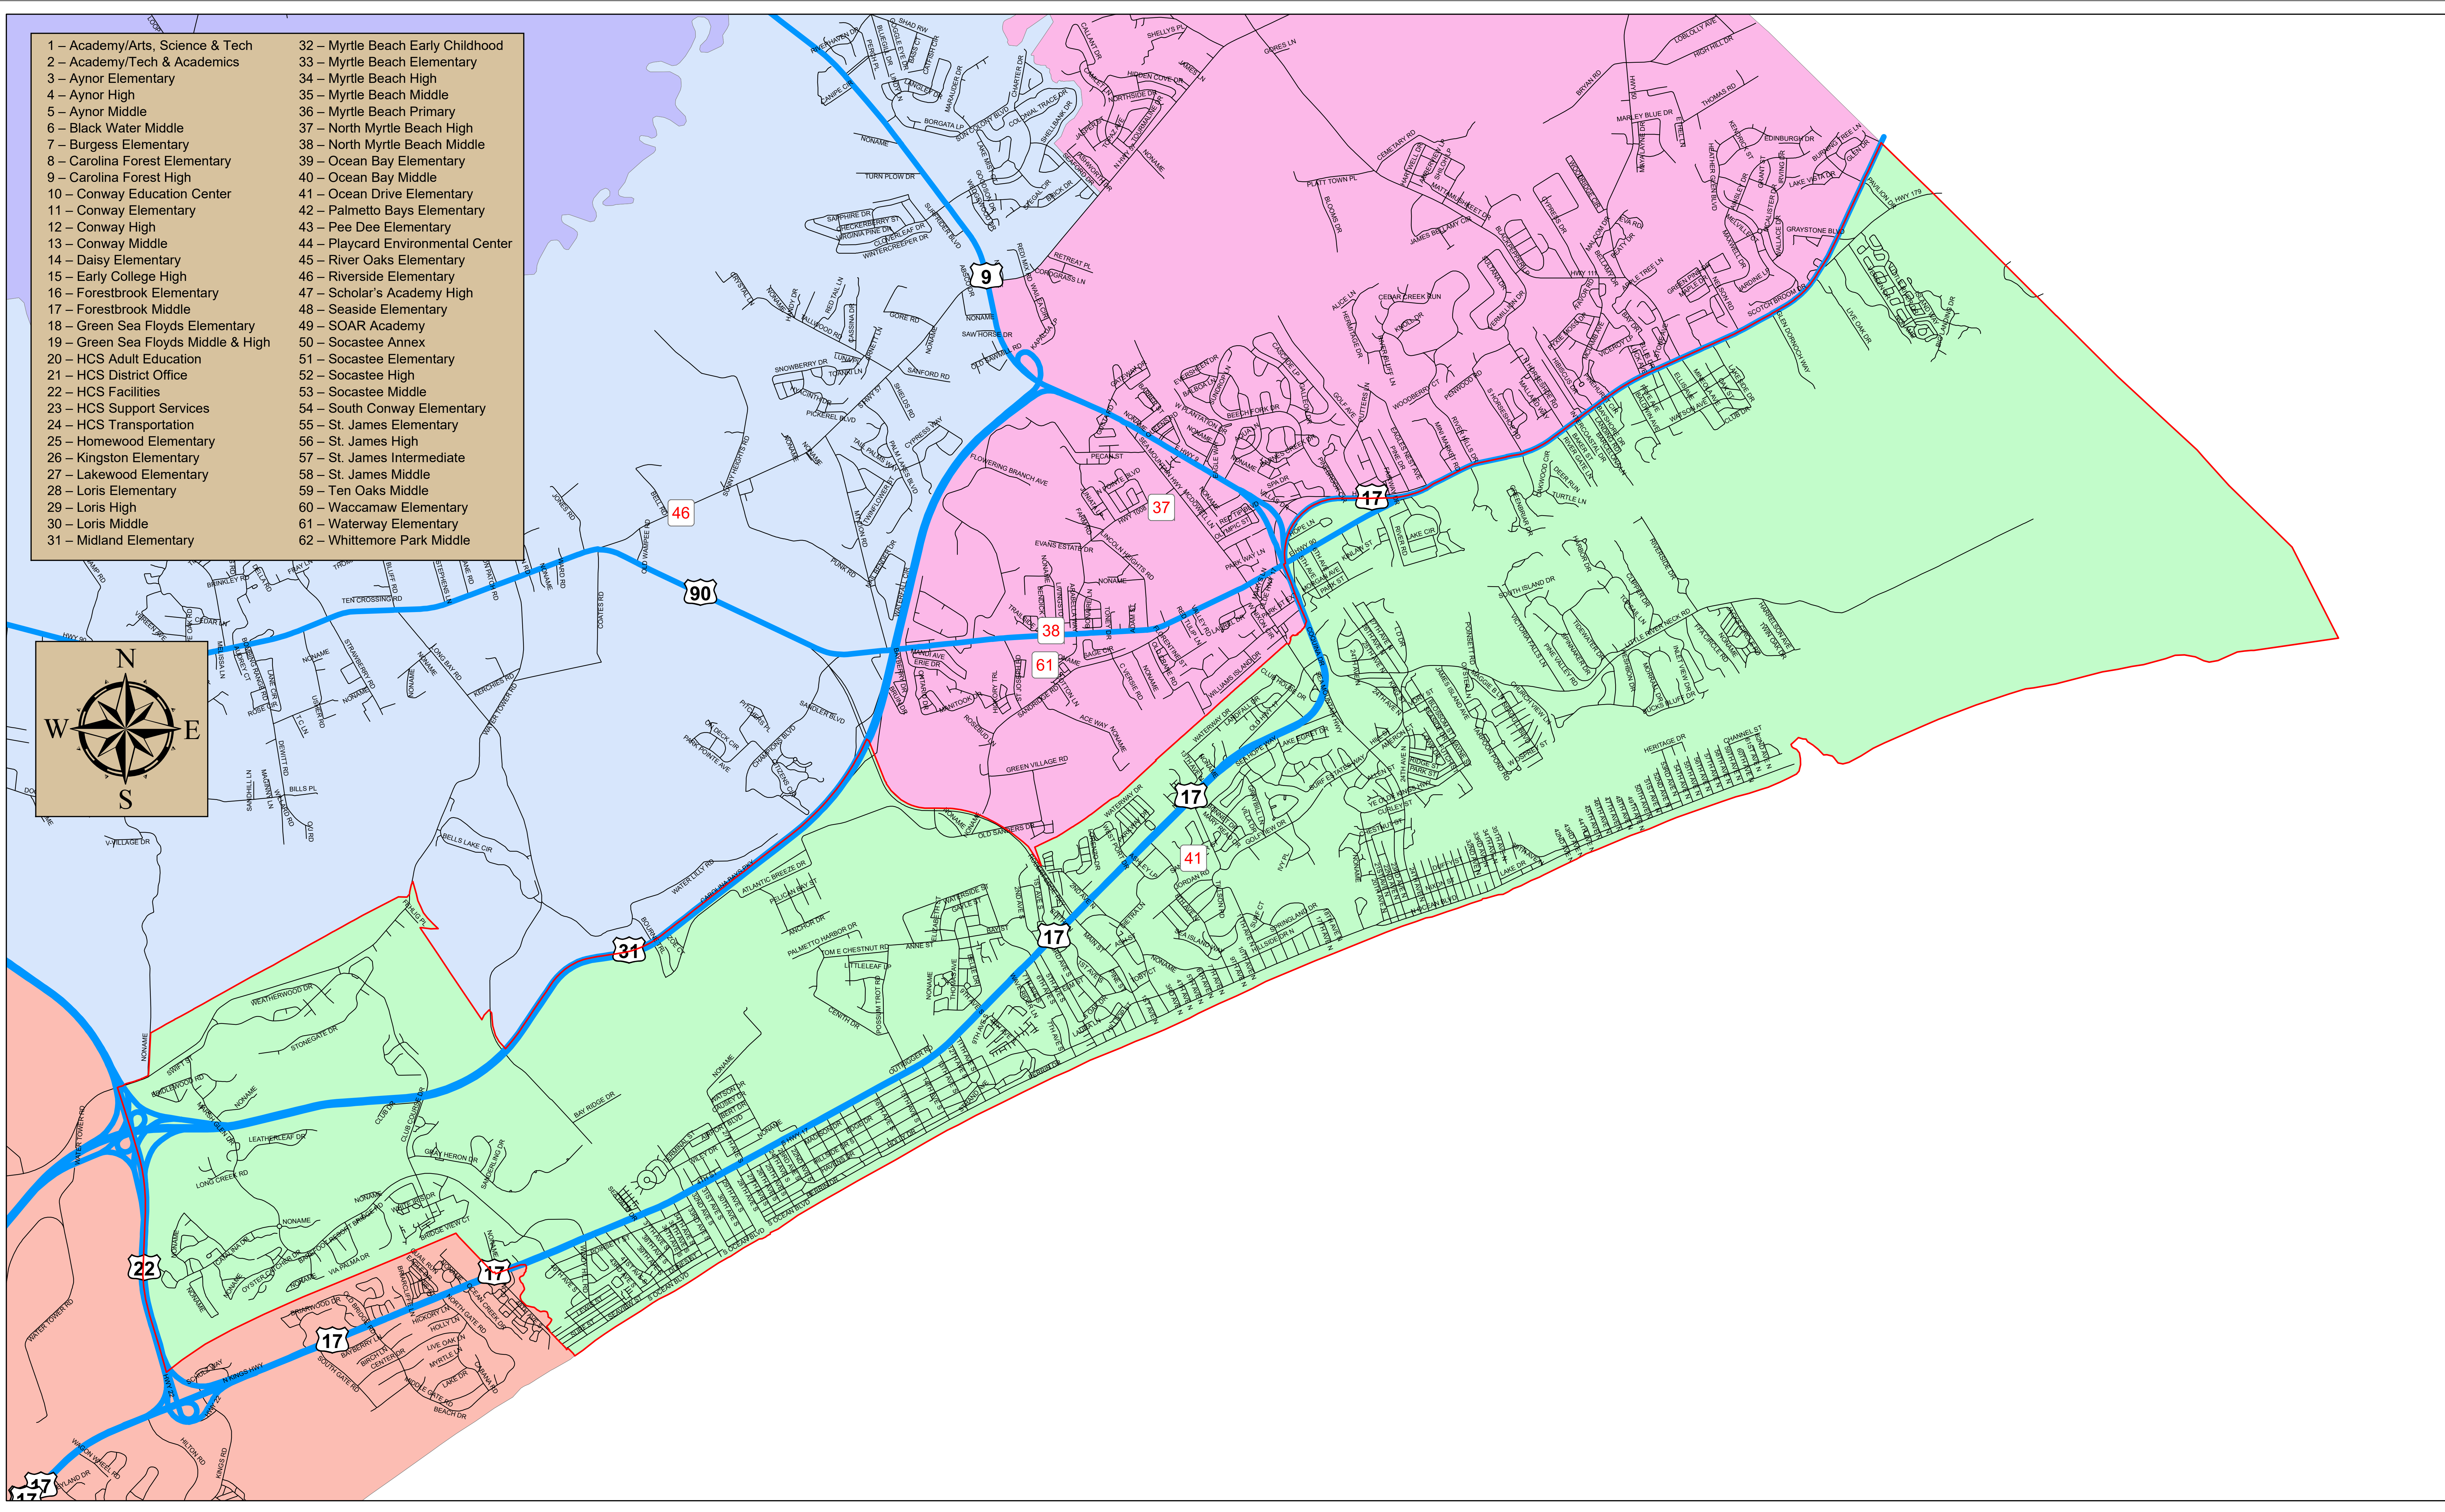

Legend

- Highways
- Roads
- Elementary School Attendance Zones**
- Aynor Elementary
- Burgess Elementary
- Carolina Forest Elementary
- Conway Elementary
- Daisy Elementary
- Forestbrook Elementary
- Green Sea Floyds Elementary
- Homewood Elementary
- Kingston Elementary
- Lakewood Elementary
- Loris Elementary
- Midland Elementary
- Myrtle Beach Elementary
- Myrtle Beach Primary
- Ocean Bay Elementary
- Ocean Drive Elementary
- Palmetto Bays Elementary
- Pee Dee Elementary
- River Oaks Elementary
- Seaside Elementary
- Socastee Elementary
- South Conway Elementary
- St. James Elementary
- Waccamaw Elementary
- Waterway Elementary